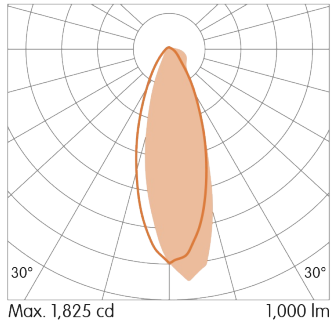

CHAMELEON R4 WALLWASHER

Trimless

Key Features:

- Up to 1050lm delivered output
- High uniformity light distribution Emin./ Emax.= 1/3
- 5 years limited warranty
- Chicago plenum rated

Technical Data:

Body Material	Die-cast	Delivered Lumen Range	520 lm to 1050 lm
Safety	Chicago Plenum	Output Type	Constant Current
Warranty	5 Years	Driver	Integral
Light Source	COB	Code Compliance	CCEA / CCC / CSA / CE / ETL / JA8
Lifetime	L80/B10 @ 70,000 hours	CCT	2700K / 3000K / 3500K / 4000K / Tunable White / Dim to Warm / RGBW
Power Range	10W to 22W		

Module Code :

Code Example: C4MR0WLBBWW9270

▼ Fill in the same power code value for the housing and module.

C4MR0W	□	□	□	□	□	□	□	□	□
Type	Power	Body Finish	Baffles Finish	UL Rating	Optics Type	CRI	CCT	Accessory	
C4MR0W	Mono:	W	W	W	W	9	27	O	
	L	White	Flat White	Wet	Washer	90+	2700K	None	
	10 W - 550 lm	B	B			H	30		
		Black	Flat Black			Thrive	3000K		
	M	G	N				35		
	12 W - 755 lm	Grey	Black Nickel				3500K		
	H	X	C				40		
	18 W - 1020 lm	Custom	Specular Chrome				4000K		
	Dim to Warm:		D				WD		
	W		Diffuse Chrome				3000K - 1800K		
	10 W - 355 lm		G				TW		
	D		Bright Gold				2700K - 6500K		
	18 W - 640 lm		E				CC		
	Tunable White:		Diffuse Gold				RGBW		
	U								
	10 W - 600 lm								
	A								
	18 W - 800 lm								
	RGBW:								
	C								
	4 W - 270 lm								

Optical Flexibility:

CHAMELEON R4 WALLWASHER

BEAM DISTRIBUTION

Wallwash

Delivered Lumen Output:

Output	Watts	CRI +90			
STATIC-WHITE		2700K	3000K	4000K	
L	10W	520 lm	550 lm	565 lm	
M	12W	725 lm	755 lm	780 lm	
H	18W	975 lm	1020 lm	1050 lm	
DIM-TO-WARM 3000K-3000K		3000K			
W	10W	355 lm			
D	18W	640 lm			
TUNABLE WHITE 2700K-6500K		2700K	6500K		
U	10W	600 lm	680 lm		
A	18W	800 lm	980 lm		
RGBW		R	G	B	W
Total	4W	40 lm	270 lm	45 lm	180 lm