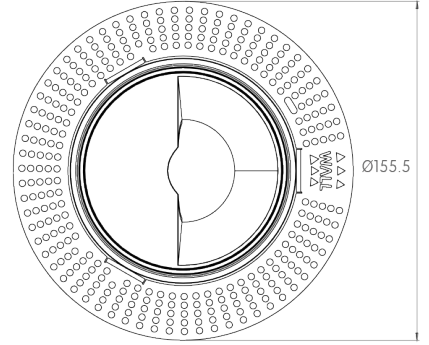

CHAMELEON R4 WALLWASHER

Trimless

Key Features:

- Up to 1050lm delivered output
- High uniformity light distribution Emin./ Emax.= 1/3
- 5 years limited warranty
- Chicago plenum rated

Technical Data:

Body Material	Die-cast	Delivered Lumen Range	520 lm to 1050 lm
Safety	Chicago Plenum	Output Type	Constant Current
Warranty	5 Years	Driver	Integral
Light Source	COB	Code Compliance	CCEA / CCC / CSA / CE / ETL / JA8
Lifetime	L80/B10 @ 70,000 hours	CCT	2700K / 3000K / 3500K / 4000K / Tunable White / Dim to Warm / RGBW
Power Range	10W to 22W		

Optical Flexibility:

CHAMELEON R4 WALLWASHER

BEAM DISTRIBUTION

Wallwash

Delivered Lumen Output:

Output	Watts	CRI +90			
STATIC-WHITE		2700K	3000K	4000K	
L	10W	520 lm	550 lm	565 lm	
M	12W	725 lm	755 lm	780 lm	
H	18W	975 lm	1020 lm	1050 lm	
DIM-TO-WARM 3000K-3000K		3000K			
W	10W	355 lm			
D	18W	640 lm			
TUNABLE WHITE 2700K-6500K		2700K	6500K		
U	10W	600 lm	680 lm		
A	18W	800 lm	980 lm		
RGBW		R	G	B	W
Total	4W	40 lm	270 lm	45 lm	180 lm

Mounting Flexibility:

TRIMLESS

 $\varnothing 111 \text{ mm}$

Housing:

REMODEL HOUSING

- Ceilings Without Insulation.
- You Want Higher Wattage Fixtures.
- When There's At Least 76.5mm Clearance Around Fixture.