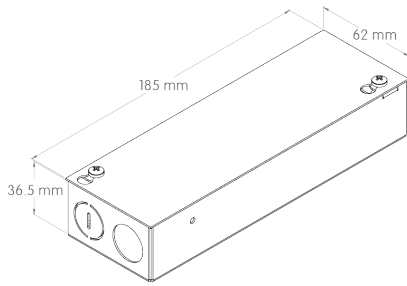

Mounting Flexibility:

TRIMLESS

 $\varnothing 111 \text{ mm}$

Housing:

REMODEL HOUSING

- Ceilings Without Insulation.
- You Want Higher Wattage Fixtures.
- When There's At Least 76.5mm Clearance Around Fixture.