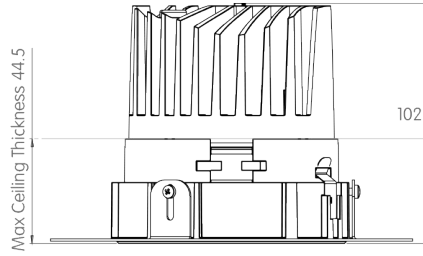

Optical Flexibility:

CHAMELEON R4 WALLWASHER

BEAM DISTRIBUTION

Wallwash

Delivered Lumen Output:

Output	Watts	CRI +90			
STATIC-WHITE		2700K	3000K	4000K	
L	10W	520 lm	550 lm	565 lm	
M	12W	725 lm	755 lm	780 lm	
H	18W	975 lm	1020 lm	1050 lm	
DIM-TO-WARM 3000K-3000K		3000K			
W	10W	355 lm			
D	18W	640 lm			
TUNABLE WHITE 2700K-6500K		2700K	6500K		
U	10W	600 lm	680 lm		
A	18W	800 lm	980 lm		
RGBW		R	G	B	W
Total	4W	40 lm	270 lm	45 lm	180 lm

Mounting Flexibility:

TRIMLESS

 $\varnothing 111 \text{ mm}$

Housing:

REMODEL HOUSING

- Ceilings Without Insulation.
- You Want Higher Wattage Fixtures.
- When There's At Least 76.5mm Clearance Around Fixture.