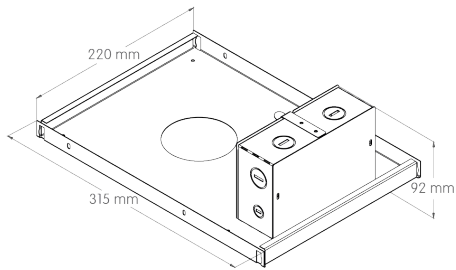

NON-IC HOUSING

- Ceilings Without Insulation.
- You Want Higher Wattage Fixtures.
- When There's At Least 76.5mm Clearance Around Fixture.