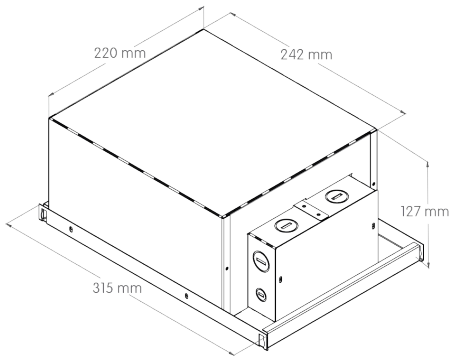

IC HOUSING & AIRTIGHT

- If There Is Insulation in the Ceiling.
- In Residential Ceilings or Attics.
- In Energy-Efficient or Sealed Homes.