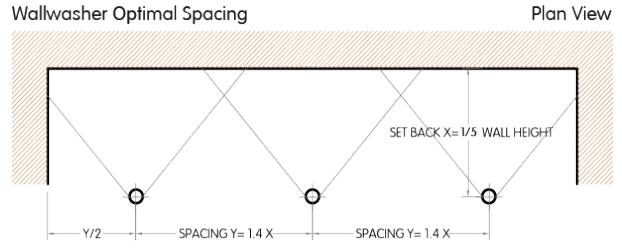

Optical Flexibility:

CHAMELEON R4 WALLWASHER

BEAM DISTRIBUTION

Wallwash

Delivered Lumen Output:

Output	Watts	CRI +90			
STATIC-WHITE		2700K	3000K	4000K	
L	10W	520 lm	550 lm	565 lm	
M	12W	725 lm	755 lm	780 lm	
H	18W	975 lm	1020 lm	1050 lm	
DIM-TO-WARM 3000K-3000K		3000K			
W	10W	355 lm			
D	18W	640 lm			
TUNABLE WHITE 2700K-6500K		2700K	6500K		
U	10W	600 lm	680 lm		
A	18W	800 lm	980 lm		
RGBW		R	G	B	W
Total	4W	40 lm	270 lm	45 lm	180 lm