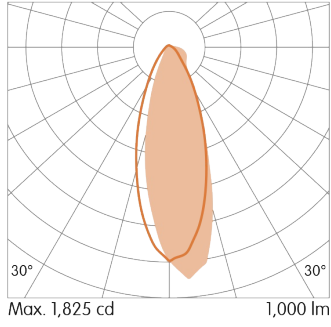

CHAMELEON R4 WALLWASHER

Trimless

Key Features:

- Up to 1050lm delivered output
- High uniformity light distribution Emin./ Emax.= 1/3
- 5 years limited warranty
- Chicago plenum rated

Technical Data:

Body Material	Die-cast	Delivered Lumen Range	520 lm to 1050 lm
Safety	Chicago Plenum	Output Type	Constant Current
Warranty	5 Years	Driver	Integral
Light Source	COB	Code Compliance	CCEA / CCC / CSA / CE / ETL / JA8
Lifetime	L80/B10 @ 70,000 hours	CCT	2700K / 3000K / 3500K / 4000K / Tunable White / Dim to Warm / RGBW
Power Range	10W to 22W		

Module Code :

Code Example: C4MR0WLBBWW9270

C4MR0W	□	□	□	□	□	□	□	□	□
Type	Power	Body Finish	Baffles Finish	UL Rating	Optics Type	CRI	CCT	Accessory	
C4MR0W	Mono:	W	W	W	W	9	27	O	
	L	White	Flat White	Wet	Washer	90+	2700K	None	
	10 W - 550 lm	B	B			H	30		
		Black	Flat Black			Thrive	3000K		
	M	G	N				35		
	12 W - 755 lm	Grey	Black Nickel				3500K		
	H	X	C				40		
	18 W - 1020 lm	Custom	Specular Chrome				4000K		
	Dim to Warm:		D				WD		
	W		Diffuse Chrome				3000K - 1800K		
	10 W - 355 lm		G				TW		
	D		Bright Gold				2700K - 6500K		
	18 W - 640 lm		E				CC		
	Tunable White:		Diffuse Gold				RGBW		
	U								
	10 W - 600 lm								
	A								
	18 W - 800 lm								
	RGBW:								
	C								
	4 W - 270 lm								

Optical Flexibility:

CHAMELEON R4 WALLWASHER

BEAM DISTRIBUTION

Wallwash

Delivered Lumen Output:

Output	Watts	CRI +90			
STATIC-WHITE		2700K	3000K	4000K	
L	10W	520 lm	550 lm	565 lm	
M	12W	725 lm	755 lm	780 lm	
H	18W	975 lm	1020 lm	1050 lm	
DIM-TO-WARM 3000K-3000K		3000K			
W	10W	355 lm			
D	18W	640 lm			
TUNABLE WHITE 2700K-6500K		2700K	6500K		
U	10W	600 lm	680 lm		
A	18W	800 lm	980 lm		
RGBW		R	G	B	W
Total	4W	40 lm	270 lm	45 lm	180 lm