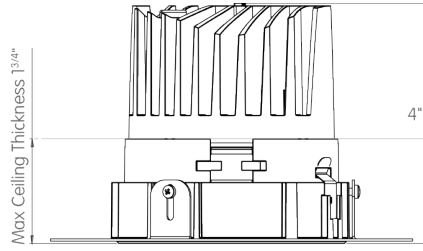

Mounting Flexibility:

TRIMLESS