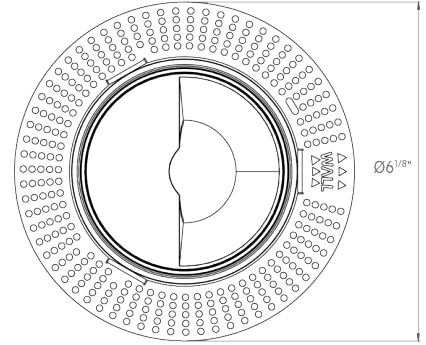

$\varnothing 4 \frac{3}{8}"$