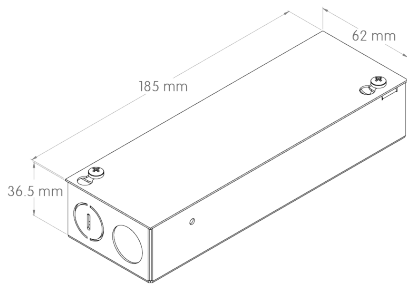

Mounting Flexibility:

MILLWORK

 $\varnothing 76.5 \text{ mm}$

Housing:

REMODEL HOUSING

- Ceilings Without Insulation.
- You Want Higher Wattage Fixtures.
- When There's At Least 76.5mm Clearance Around Fixture.