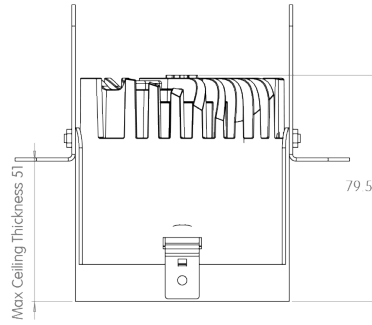

Optical Flexibility:

CHAMELEON STREAMLINE R3 WALLWASHER

BEAM DISTRIBUTION

Wallwash

Delivered Lumen Output:

Output	Watts	CRI +90			
STATIC-WHITE		2700K	3000K	4000K	
L	8W	370 lm	470 lm	490 lm	
M	10W	490 lm	530 lm	680 lm	
H	12W	585 lm	625 lm	780 lm	
DIM-TO-WARM 3000K-3000K		3000K			
W	8W	370 lm			
D	12W	520 lm			
TUNABLE WHITE 2700K-6500K		2700K	6500K		
U	8W	300 lm	340 lm		
A	12W	450 lm	510 lm		
RGBW		R	G	B	W
Total	2W	20 lm	145 lm	25 lm	100 lm

Mounting Flexibility:

MILLWORK

 $\varnothing 76.5 \text{ mm}$

Housing:

REMODEL HOUSING

- Ceilings Without Insulation.
- You Want Higher Wattage Fixtures.
- When There's At Least 76.5mm Clearance Around Fixture.