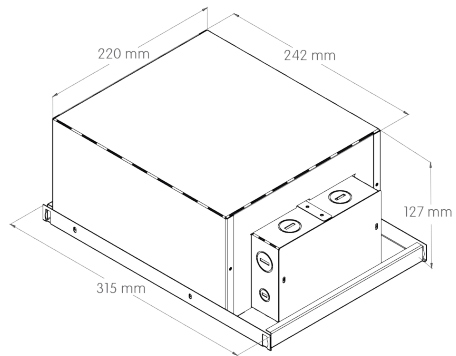

IC HOUSING & AIRTIGHT

- If There Is Insulation in the Ceiling.
- In Residential Ceilings or Attics.
- In Energy-Efficient or Sealed Homes.