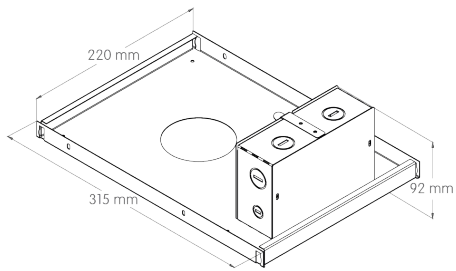

NON-IC HOUSING

- Ceilings Without Insulation.
- You Want Higher Wattage Fixtures.
- When There's At Least 76.5mm Clearance Around Fixture.