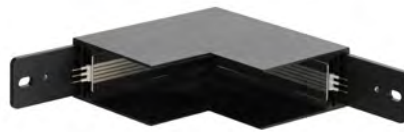

I INNER CORNER