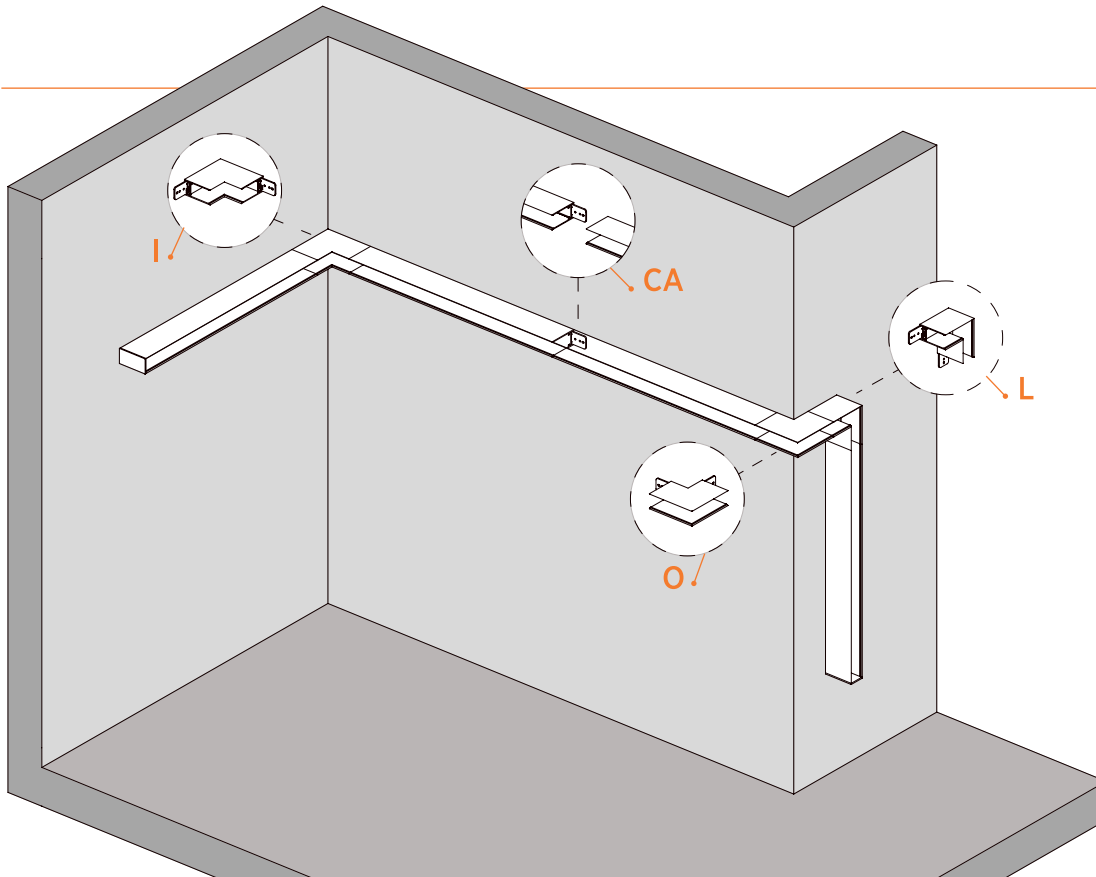

MOUNTING DETAILS

TRACK MOUNTING DETAILS

NOTE:

Use protection cover during the mud-in and painting process to avoid contaminants inside track cavity

SPECTER TRACK SYSTEM

SPSA ACCESSORIES

CA CONNECTION COUPLER A
CB CONNECTION COUPLER B

PA SUSPENSION KIT A
PB SUSPENSION KIT B

SPSS SPECTER TRACK

L "L" CORNER

I INNER CORNER

O OUTER CORNER

A ANGLE CONNECTOR

V CROSS CONNECTOR

T "T" CONNECTOR