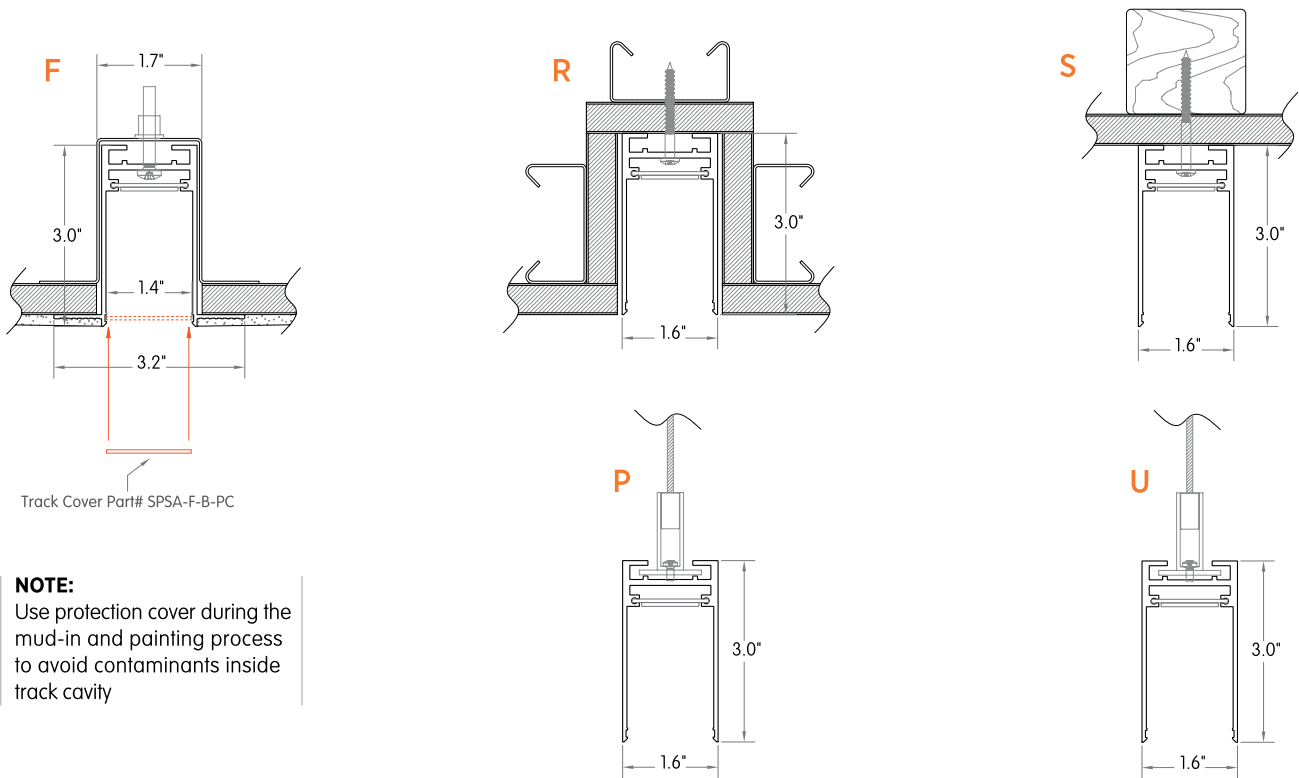

- Magnetic track system ensures wall and ceiling continuity
- Track system dedicated to SPECTER fixtures range
- Recessed trimless, millwork, surface mounted, pendant or pendant with uplight
- Supports 2 independent 24VDC low voltage circuits
- Dimmable remote driver available in ELV, 0-10V and DALI
- Each track run can support up to 450W on one feed
- Track system is configured and made-to-size for your projects
- Pendant version available with uplight LED strip up to 500lm/ft
- 5 years limited warranty

RECESSED TRIMLESS TRACK

SURFACE/MILLWORK/PENDANT
PENDANT WITH UPLIGHT TRACK

Code example: **SPSS** - F02W-01-2

Series	Mounting	Length Increments*	Body Finish	Dimming	Circuit
SPSS	F Recessed Trimless	02 2 ² / ₅ in	W White	01 0-10V Dimming to 10%	1 1-Circuit
	R Recessed Millwork	04 4 ¹ / ₈ in	B Black	EL ELV Dimming to 10%	2 2-Circuit
	S Surface Mounted	05 5 ¹ / ₂ in	S Silver	DL Dali Dimming	
	P Pendant	18 18 ³ / ₈ in	Z Bronze	XX Custom	
	U Pendant with Uplight	XX Custom	X Custom		
*Please create that track's length using the above increments.					

MOUNTING DETAILS

TRACK MOUNTING DETAILS

NOTE:

Use protection cover during the mud-in and painting process to avoid contaminants inside track cavity

SPECTER TRACK SYSTEM

SPSA ACCESSORIES

CA CONNECTION COUPLER A
CB CONNECTION COUPLER B