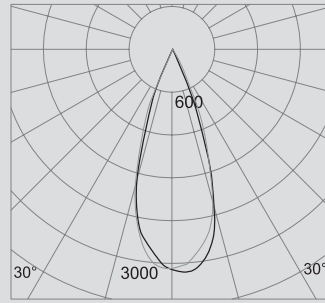

Notes: Track available in 0-10V, ELV and DALI dimming

Code example:

SNP-1-927-M-BL

Size / Output*		CRI	CCT.	Beam	Finish
1	Diameter 1.5" 740lm (8W)	8 +80	27 2700K	N 12°	WH Flat White
2	Diameter 2" 1230lm (15W)	9 +90	30 3000K	M 24°	BL Flat Black
			35 3500K	F 36°	SL Silver
			40 4000K	W 50°	BZ Bronze

SNOOT

PENDANT

bold
lighting

Photometric data: Type C Polar Curves

12° Beam Angle

Max. 6,987 cd 1,000 lm

24° Beam Angle

Max. 3,550 cd 1,000 lm

36° Beam Angle

Max. 3,040 cd 1,000 lm

50° Beam Angle

Max. 1,835 cd 1,000 lm

PENDANT 35

PENDANT 50

Bold Lighting
Atlanta, Georgia, USA
www.boldlighting.us
e: info@boldlighting.us t: +1-833-BOLD-1-US +1-833-265-3187