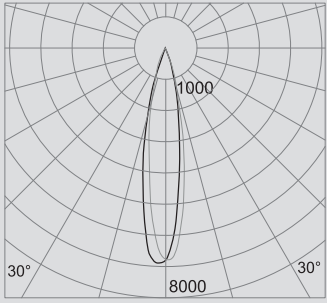

Notes: Track available in 0-10V, ELV and DALI dimming

Code example:

SNP-1-927-M-BL

Size / Output*		CRI	CCT.	Beam	Finish
1	Diameter 1.5" 740lm (8W)	8 +80	27 2700K	N 12°	WH Flat White
2	Diameter 2" 1230lm (15W)	9 +90	30 3000K	M 24°	BL Flat Black
			35 3500K	F 36°	SL Silver
			40 4000K	W 50°	BZ Bronze

Standard Finishes

BZ

BL

SL

WH

Delivered Lumen Output

Size	Watts	CRI +80			CRI +90		
		2700K	3000K	4000K	2700K	3000K	4000K
1	8W	670lm	744lm	876lm	630lm	700lm	824lm
2	15W	1100lm	1222lm	1438lm	1040lm	1156lm	1359lm

SNOOT

PENDANT

bold
lighting

Photometric data: Type C Polar Curves

12° Beam Angle

Max. 6,987 cd 1,000 lm

24° Beam Angle

Max. 3,550 cd 1,000 lm