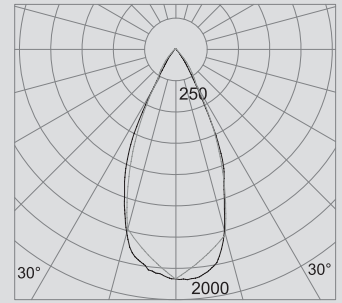

Notes: Track available in 0-10V, ELV and DALI dimming

Code example:

SNP-1-927-M-BL

Size / Output*		CRI	CCT.	Beam	Finish
1	Diameter 1.5" 740lm (8W)	8 +80	27 2700K	N 12°	WH Flat White
2	Diameter 2" 1230lm (15W)	9 +90	30 3000K	M 24°	BL Flat Black
			35 3500K	F 36°	SL Silver
			40 4000K	W 50°	BZ Bronze

SNOOT

PENDANT

bold
lighting

Photometric data: Type C Polar Curves

12° Beam Angle

Max. 6,987 cd 1,000 lm

24° Beam Angle

Max. 3,550 cd 1,000 lm

36° Beam Angle

Max. 3,040 cd 1,000 lm

50° Beam Angle

Max. 1,835 cd 1,000 lm

PENDANT 35

PENDANT 50

Bold Lighting
Atlanta, Georgia, USA
www.boldlighting.us
e: info@boldlighting.us t: +1-833-BOLD-1-US +1-833-265-3187