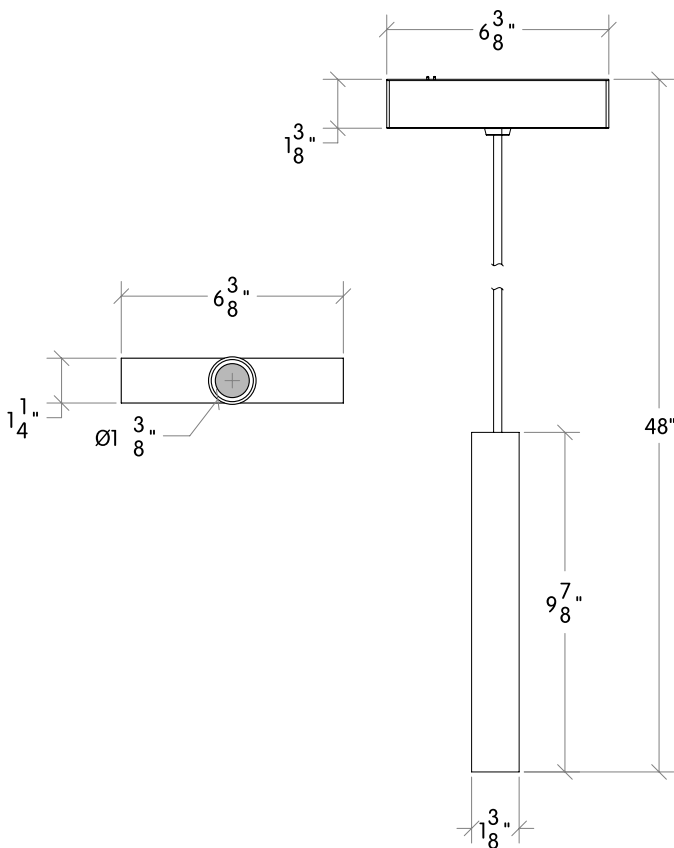

SNOOT

PENDANT

bold
lighting

Photometric data: Type C Polar Curves

12° Beam Angle

Max. 6,987 cd 1,000 lm

24° Beam Angle

Max. 3,550 cd 1,000 lm

36° Beam Angle

Max. 3,040 cd 1,000 lm

50° Beam Angle

Max. 1,835 cd 1,000 lm

PENDANT 35

PENDANT 50

Bold Lighting
Atlanta, Georgia, USA
www.boldlighting.us
e: info@boldlighting.us t: +1-833-BOLD-1-US +1-833-265-3187