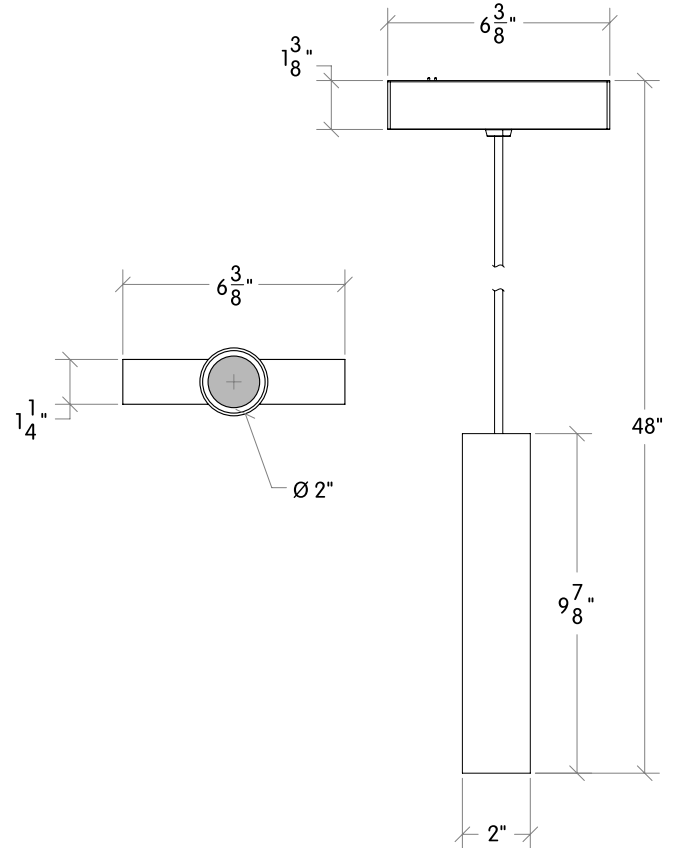

SNOOT

PENDANT

bold
lighting

Photometric data: Type C Polar Curves

12° Beam Angle

Max. 6,987 cd 1,000 lm

24° Beam Angle

Max. 3,550 cd 1,000 lm

36° Beam Angle

Max. 3,040 cd 1,000 lm

50° Beam Angle

Max. 1,835 cd 1,000 lm

PENDANT 35

PENDANT 50

Bold Lighting
Atlanta, Georgia, USA
www.boldlighting.us
e: info@boldlighting.us t: +1-833-BOLD-1-US +1-833-265-3187