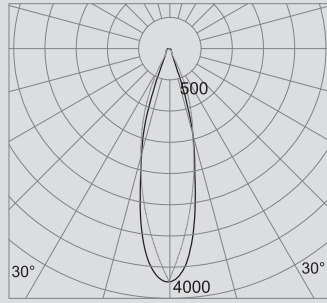

Notes: Track available in 0-10V, ELV and DALI dimming

Code example:

SNP-1-927-M-BL

Size / Output*		CRI	CCT.	Beam	Finish
1	Diameter 1.5" 740lm (8W)	8 +80	27 2700K	N 12°	WH Flat White
2	Diameter 2" 1230lm (15W)	9 +90	30 3000K	M 24°	BL Flat Black
			35 3500K	F 36°	SL Silver
			40 4000K	W 50°	BZ Bronze

SNOOT

PENDANT

bold
lighting

Photometric data: Type C Polar Curves

12° Beam Angle

Max. 6,987 cd 1,000 lm

24° Beam Angle

Max. 3,550 cd 1,000 lm

36° Beam Angle

Max. 3,040 cd 1,000 lm

50° Beam Angle

Max. 1,835 cd 1,000 lm

PENDANT 35

PENDANT 50

Bold Lighting
Atlanta, Georgia, USA
www.boldlighting.us
e: info@boldlighting.us t: +1-833-BOLD-1-US +1-833-265-3187