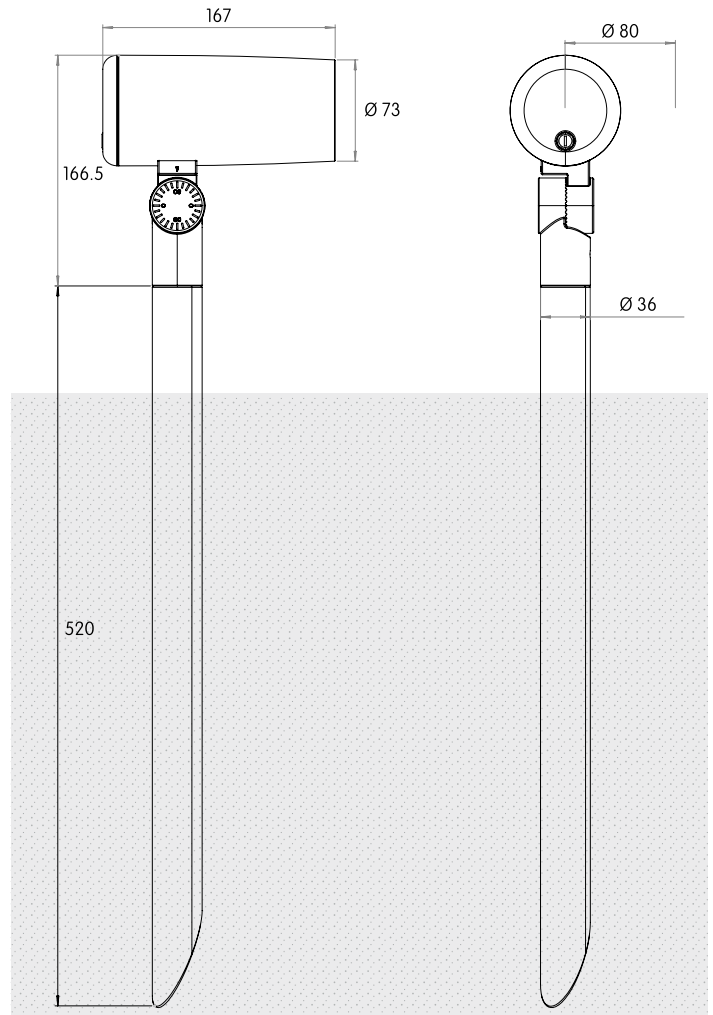

INSTALLATION

Environment : Outdoor
Mounting : Surface Mounted -
 Spike Mounted - Pole Mounted

OPTICS

Optical Distribution : Wallwash

LIGHT SOURCE

Direct Light Source : COB
Luminous Output : Up to 2030lm
Light Source CCT : 3000K / 3500K / 4000K
Color Rendering Index : Ra70 - Ra80
Lifetime : L80 B10 @ 70,000 Hrs

PROJECTOR WALLWASH

Wallwash

MOUNTING FLEXIBILITY
Per Millimeter

SURFACE MOUNTED

SPIKE MOUNTED

MOUNTING FLEXIBILITY
Per Millimeter

POLE MOUNTED

DELIVERED LUMEN OUTPUT

Output		Watts			
STATIC-WHITE		3000K	3500K	4000K	
L	10W	950 lm	990 lm	1030 lm	
M	20W	1420 lm	1490 lm	1560 lm	
H	30W	1850 lm	1940 lm	2030 lm	