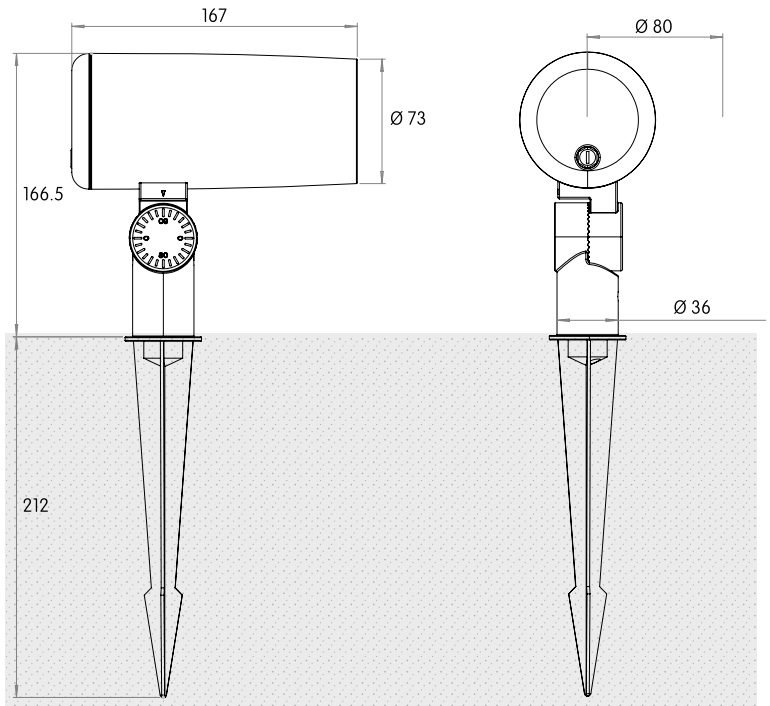

INSTALLATION

Environment : Outdoor
Mounting : Surface Mounted -
 Spike Mounted - Pole Mounted

OPTICS

Optical Distribution : Wallwash

LIGHT SOURCE

Direct Light Source : COB
Luminous Output : Up to 2030lm
Light Source CCT : 3000K / 3500K / 4000K
Color Rendering Index : Ra70 - Ra80
Lifetime : L80 B10 @ 70,000 Hrs

PROJECTOR WALLWASH

Wallwash

MOUNTING FLEXIBILITY
Per Millimeter

SURFACE MOUNTED

SPIKE MOUNTED

MOUNTING FLEXIBILITY
Per Millimeter

POLE MOUNTED

DELIVERED LUMEN OUTPUT

Output		Watts			
STATIC-WHITE		3000K	3500K	4000K	
L	10W	950 lm	990 lm	1030 lm	
M	20W	1420 lm	1490 lm	1560 lm	
H	30W	1850 lm	1940 lm	2030 lm	