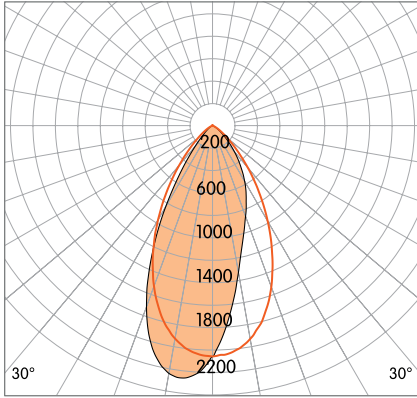

Notes:
 † Denotes output at 3000K, unless otherwise noted.

Consult factory for lead-times.
 Consult factory for systems using multiple optics and mounting configurations.

Bold Lighting
 1349 Old 41 Hwy NW Suite 150, Marietta, GA 30060, USA
 info@boldlighting.us www.boldlighting.us t: +1-678-903-4061

PROJECTOR WALLWASH

Wallwash

MOUNTING FLEXIBILITY
Per Millimeter

SURFACE MOUNTED

SPIKE MOUNTED

MOUNTING FLEXIBILITY
Per Millimeter

POLE MOUNTED

DELIVERED LUMEN OUTPUT

Output		Watts			
STATIC-WHITE		3000K	3500K	4000K	
L	10W	950 lm	990 lm	1030 lm	
M	20W	1420 lm	1490 lm	1560 lm	
H	30W	1850 lm	1940 lm	2030 lm	