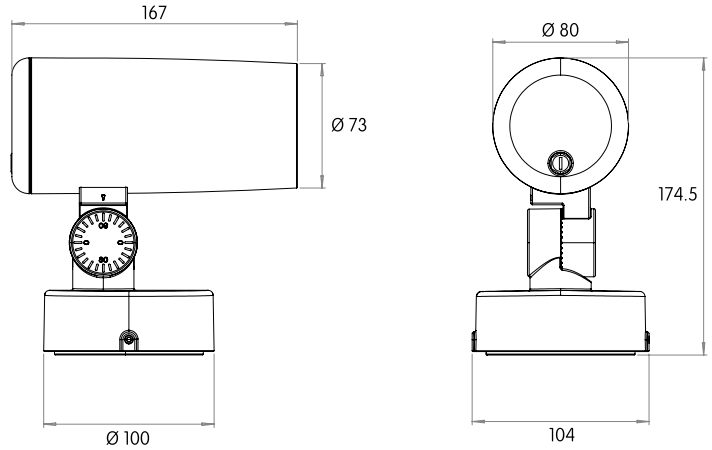

PROJECTOR WALLWASH

Wallwash

MOUNTING FLEXIBILITY
Per Millimeter

SURFACE MOUNTED

SPIKE MOUNTED

MOUNTING FLEXIBILITY
Per Millimeter

POLE MOUNTED

DELIVERED LUMEN OUTPUT