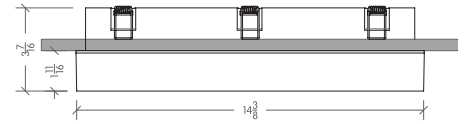

MULTIPLE FIVE CELLS

Recessed with trim

01 FRONT VIEW
SCALE: N/A

02 BOTTOM VIEW
SCALE: N/A

Surface mounted

01 FRONT VIEW
SCALE: N/A

02 BOTTOM VIEW
SCALE: N/A

01 FRONT VIEW
SCALE: N/A

02 BOTTOM VIEW
SCALE: N/A

01 FRONT VIEW
SCALE: N/A

02 BOTTOM VIEW
SCALE: N/A

Recessed trimless

Pendant

LABELS:

 ETL tested to UL standards 2108, Dry Location

 CE Certified