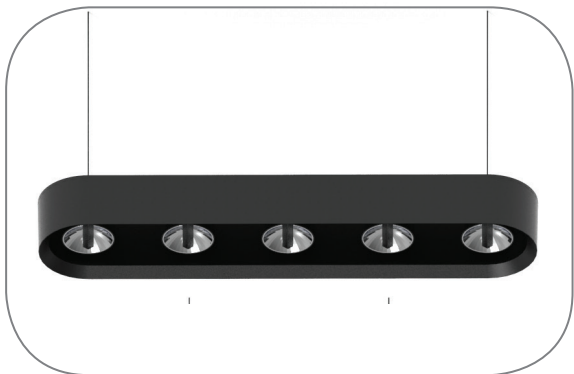

ECLIPSE 5

Visibly Invisible

RECESSED

SURFACE MOUNTED

PENDANT

Eclipse is an adjustable, indirect illumination downlight; The hidden source is located in the static blade, shining up on the reflector, while the reflector travels in an orbital movement around the center of the fixture to allow a maximum vertical and horizontal beam tilt and adjustability. Its precise optics allow an outstanding beam control and a quiet transition between horizontal and vertical illumination. It is the ideal solution for applications requiring a hidden light source along with precise optics and extreme adjustability up to 45° in tilt and 360° of beam rotation.

- Up to 500lm delivered output
- Completely glare free 100% reflected light
- Available in recessed with trim & trimless, surface and pendant
- Adjustable beam tilt up to 45° in any direction (360°)
- Adjustable beam spread from 15° to 35° and 35° to 50°
- Available in 4 standard finishes: Black, white, silver and bronze

BZ

BL

SL

WH

Code example:
E5-S-R0-927-N-BL

E5

Output	Mounting	CRI	CCT.	Beam	Dimming	Finish
S 5 x 300lm 5 x (4W)	RT Recessed with Trim	8 +80	27 2700K	N 15° to 35°	ND Non-Dim	WH Flat White
H 5 x 500lm 5 x (6W)	RO Recessed Trimless	9 +90	30 3000K	F 35° to 50°	T0 0-10V to 5%	BL Flat Black
	SM Surface Mounted		35 3500K		O1 0-10V to 0.1%	SL Silver
	PD Pendant		40 4000K		E ELV Dimming	BZ Bronze

ECLIPSE 5

Visibly Invisible

bold
lighting

Photometric data: Type C Polar Curves

Narrow Beam

45° Beam Angle Tilt

Wide Beam

45° Beam Angle Tilt