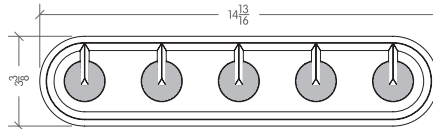

BZ

BL

SL

WH

Code example:
E5-S-R0-927-N-BL

E5

Output	Mounting	CRI	CCT.	Beam	Dimming	Finish
S 5 x 300lm 5 x (4W)	RT Recessed with Trim	8 +80	27 2700K	N 15° to 35°	ND Non-Dim	WH Flat White
H 5 x 500lm 5 x (6W)	RO Recessed Trimless	9 +90	30 3000K	F 35° to 50°	T0 0-10V to 5%	BL Flat Black
	SM Surface Mounted		35 3500K		O1 0-10V to 0.1%	SL Silver
	PD Pendant		40 4000K		E ELV Dimming	BZ Bronze

ECLIPSE 5

Visibly Invisible

bold
lighting

Photometric data: Type C Polar Curves

Narrow Beam

45° Beam Angle Tilt

Wide Beam

45° Beam Angle Tilt

MULTIPLE FIVE CELLS

Recessed with trim

01 FRONT VIEW
SCALE: N/A

02 BOTTOM VIEW
SCALE: N/A

Surface mounted

01 FRONT VIEW
SCALE: N/A

02 BOTTOM VIEW
SCALE: N/A

01 FRONT VIEW
SCALE: N/A

02 BOTTOM VIEW
SCALE: N/A

01 FRONT VIEW
SCALE: N/A

02 BOTTOM VIEW
SCALE: N/A

Recessed trimless

Pendant

LABELS:

 ETL tested to UL standards 2108, Dry Location

 CE Certified