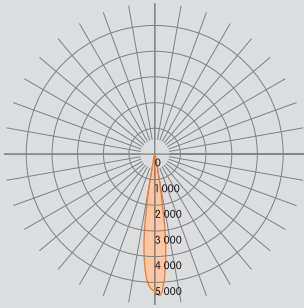

- Up to 500lm delivered output
- Completely glare free 100% reflected light
- Available in recessed with trim & trimless, surface and pendant
- Adjustable beam tilt up to 45° in any direction (360°)
- Adjustable beam spread from 15° to 35° and 35° to 50°
- Available in 4 standard finishes: Black, white, silver and bronze

Delivered Lumen Output (Per Module)

Output	Watts	CRI +80			CRI +90		
		2700K	3000K	4000K	2700K	3000K	4000K
S	4W	286lm	307lm	325lm	278lm	294lm	316lm
H	6W	565lm	579lm	592lm	492lm	508lm	527lm

Standard Finishes

BZ

BL

SL

WH

Code example:
E5-S-R0-927-N-BL

E5

Output	Mounting	CRI	CCT.	Beam	Dimming	Finish
S 5 x 300lm 5 x (4W)	RT Recessed with Trim	8 +80	27 2700K	N 15° to 35°	ND Non-Dim	WH Flat White
H 5 x 500lm 5 x (6W)	RO Recessed Trimless	9 +90	30 3000K	F 35° to 50°	T0 0-10V to 5%	BL Flat Black
	SM Surface Mounted		35 3500K		O1 0-10V to 0.1%	SL Silver
	PD Pendant		40 4000K		E ELV Dimming	BZ Bronze

ECLIPSE 5

Visibly Invisible

bold
lighting

Photometric data: Type C Polar Curves

Narrow Beam

45° Beam Angle Tilt

Wide Beam

45° Beam Angle Tilt