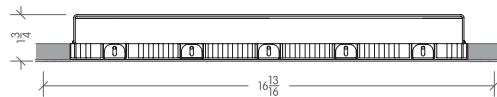

MULTIPLE FIVE CELLS

Recessed with trim

01 FRONT VIEW
SCALE: N/A

02 BOTTOM VIEW
SCALE: N/A

Surface mounted

01 FRONT VIEW
SCALE: N/A

02 BOTTOM VIEW
SCALE: N/A

01 FRONT VIEW
SCALE: N/A

02 BOTTOM VIEW
SCALE: N/A

01 FRONT VIEW
SCALE: N/A

02 BOTTOM VIEW
SCALE: N/A

Recessed trimless

Pendant

LABELS:

 ETL tested to UL standards 2108, Dry Location

 CE Certified