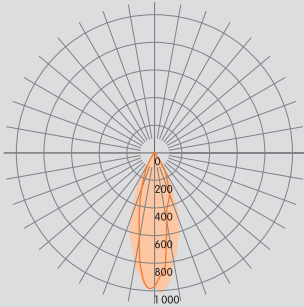

Delivered Lumen Output (Per Module)

Output	Watts	CRI +80			CRI +90		
		2700K	3000K	4000K	2700K	3000K	4000K
S	4W	286lm	307lm	325lm	278lm	294lm	316lm
H	6W	565lm	579lm	592lm	492lm	508lm	527lm

Standard Finishes

ECLIPSE 5

Visibly Invisible

bold
lighting

Photometric data: Type C Polar Curves

Narrow Beam

45° Beam Angle Tilt

Wide Beam

45° Beam Angle Tilt

MULTIPLE FIVE CELLS

Recessed with trim

01 FRONT VIEW
SCALE: N/A

02 BOTTOM VIEW
SCALE: N/A

Surface mounted

01 FRONT VIEW
SCALE: N/A

02 BOTTOM VIEW
SCALE: N/A

01 FRONT VIEW
SCALE: N/A