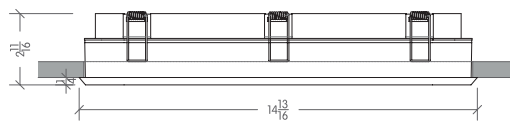

ECLIPSE 5

Visibly Invisible

bold
lighting

Photometric data: Type C Polar Curves

Narrow Beam

45° Beam Angle Tilt

Wide Beam

45° Beam Angle Tilt

MULTIPLE FIVE CELLS

Recessed with trim

01 FRONT VIEW
SCALE: N/A

02 BOTTOM VIEW
SCALE: N/A

Surface mounted

01 FRONT VIEW
SCALE: N/A

02 BOTTOM VIEW
SCALE: N/A

01 FRONT VIEW
SCALE: N/A