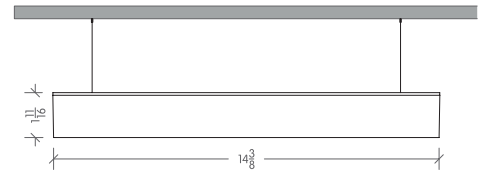

ECLIPSE 5

Visibly Invisible

bold
lighting

Photometric data: Type C Polar Curves

Narrow Beam

45° Beam Angle Tilt

Wide Beam

45° Beam Angle Tilt

MULTIPLE FIVE CELLS

Recessed with trim

01 FRONT VIEW
SCALE: N/A

02 BOTTOM VIEW
SCALE: N/A

Surface mounted

01 FRONT VIEW
SCALE: N/A

02 BOTTOM VIEW
SCALE: N/A

01 FRONT VIEW
SCALE: N/A

02 BOTTOM VIEW
SCALE: N/A

01 FRONT VIEW
SCALE: N/A

02 BOTTOM VIEW
SCALE: N/A

Recessed trimless

Pendant

LABELS:

 ETL tested to UL standards 2108, Dry Location

 CE Certified