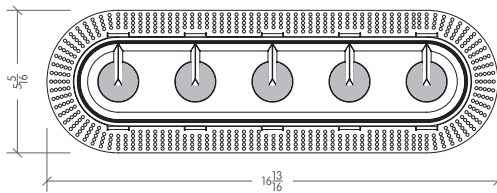

ECLIPSE 5

Visibly Invisible

RECESSED

SURFACE MOUNTED

PENDANT

Eclipse is an adjustable, indirect illumination downlight; The hidden source is located in the static blade, shining up on the reflector, while the reflector travels in an orbital movement around the center of the fixture to allow a maximum vertical and horizontal beam tilt and adjustability. Its precise optics allow an outstanding beam control and a quiet transition between horizontal and vertical illumination. It is the ideal solution for applications requiring a hidden light source along with precise optics and extreme adjustability up to 45° in tilt and 360° of beam rotation.

ECLIPSE 5

Visibly Invisible

bold
lighting

Photometric data: Type C Polar Curves

Narrow Beam

45° Beam Angle Tilt

Wide Beam

45° Beam Angle Tilt

MULTIPLE FIVE CELLS

Recessed with trim

01 FRONT VIEW
SCALE: N/A

02 BOTTOM VIEW
SCALE: N/A

Surface mounted

01 FRONT VIEW
SCALE: N/A

02 BOTTOM VIEW
SCALE: N/A

01 FRONT VIEW
SCALE: N/A

02 BOTTOM VIEW
SCALE: N/A

01 FRONT VIEW
SCALE: N/A

02 BOTTOM VIEW
SCALE: N/A

Recessed trimless

Pendant

LABELS:

 ETL tested to UL standards 2108, Dry Location

 CE Certified