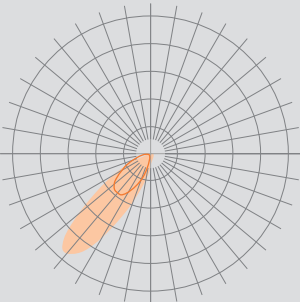

ECLIPSE 5

Visibly Invisible

RECESSED

SURFACE MOUNTED

PENDANT

Eclipse is an adjustable, indirect illumination downlight; The hidden source is located in the static blade, shining up on the reflector, while the reflector travels in an orbital movement around the center of the fixture to allow a maximum vertical and horizontal beam tilt and adjustability. Its precise optics allow an outstanding beam control and a quiet transition between horizontal and vertical illumination. It is the ideal solution for applications requiring a hidden light source along with precise optics and extreme adjustability up to 45° in tilt and 360° of beam rotation.

- Up to 500lm delivered output
- Completely glare free 100% reflected light
- Available in recessed with trim & trimless, surface and pendant
- Adjustable beam tilt up to 45° in any direction (360°)
- Adjustable beam spread from 15° to 35° and 35° to 50°
- Available in 4 standard finishes: Black, white, silver and bronze

ECLIPSE 5

Visibly Invisible

bold
lighting

Photometric data: Type C Polar Curves

Narrow Beam

45° Beam Angle Tilt

Wide Beam

45° Beam Angle Tilt

MULTIPLE FIVE CELLS

Recessed with trim

01 FRONT VIEW
SCALE: N/A

02 BOTTOM VIEW
SCALE: N/A

Surface mounted

01 FRONT VIEW
SCALE: N/A

02 BOTTOM VIEW
SCALE: N/A

01 FRONT VIEW
SCALE: N/A