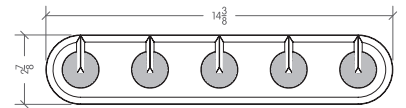

ECLIPSE 5

Visibly Invisible

bold
lighting

Photometric data: Type C Polar Curves

Narrow Beam

45° Beam Angle Tilt

Wide Beam

45° Beam Angle Tilt

MULTIPLE FIVE CELLS

Recessed with trim

01 FRONT VIEW
SCALE: N/A

02 BOTTOM VIEW
SCALE: N/A

Surface mounted

01 FRONT VIEW
SCALE: N/A

02 BOTTOM VIEW
SCALE: N/A

01 FRONT VIEW
SCALE: N/A

02 BOTTOM VIEW
SCALE: N/A

01 FRONT VIEW
SCALE: N/A

02 BOTTOM VIEW
SCALE: N/A

Recessed trimless

Pendant

LABELS:

 ETL tested to UL standards 2108, Dry Location

 CE Certified