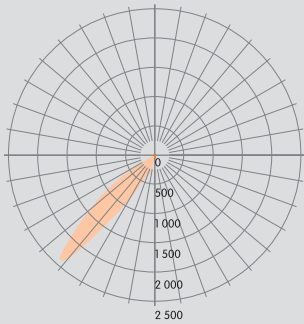

- Up to 500lm delivered output
- Completely glare free 100% reflected light
- Available in recessed with trim & trimless, surface and pendant
- Adjustable beam tilt up to 45° in any direction (360°)
- Adjustable beam spread from 15° to 35° and 35° to 50°
- Available in 4 standard finishes: Black, white, silver and bronze

Delivered Lumen Output (Per Module)

Output	Watts	CRI +80			CRI +90		
		2700K	3000K	4000K	2700K	3000K	4000K
S	4W	286lm	307lm	325lm	278lm	294lm	316lm
H	6W	565lm	579lm	592lm	492lm	508lm	527lm

Standard Finishes

ECLIPSE 5

Visibly Invisible

bold
lighting

Photometric data: Type C Polar Curves

Narrow Beam

45° Beam Angle Tilt

Wide Beam

45° Beam Angle Tilt

MULTIPLE FIVE CELLS

Recessed with trim

01 FRONT VIEW
SCALE: N/A

02 BOTTOM VIEW
SCALE: N/A

Surface mounted

01 FRONT VIEW
SCALE: N/A

02 BOTTOM VIEW
SCALE: N/A

01 FRONT VIEW
SCALE: N/A