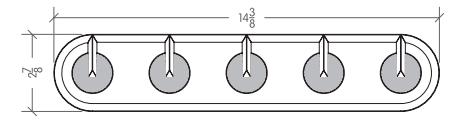

ECLIPSE 5

Visibly Invisible

bold
lighting

Photometric data: Type C Polar Curves

Narrow Beam

45° Beam Angle Tilt

Wide Beam

45° Beam Angle Tilt

MULTIPLE FIVE CELLS

Recessed with trim

01 FRONT VIEW
SCALE: N/A

02 BOTTOM VIEW
SCALE: N/A

Surface mounted

01 FRONT VIEW
SCALE: N/A

02 BOTTOM VIEW
SCALE: N/A

01 FRONT VIEW
SCALE: N/A

02 BOTTOM VIEW
SCALE: N/A

01 FRONT VIEW
SCALE: N/A

02 BOTTOM VIEW
SCALE: N/A

Recessed trimless

Pendant

LABELS:

 ETL tested to UL standards 2108, Dry Location

 CE Certified