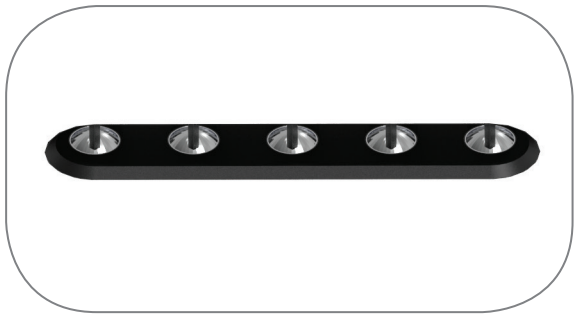

ECLIPSE 5

Visibly Invisible

RECESSED

SURFACE MOUNTED

PENDANT

Eclipse is an adjustable, indirect illumination downlight; The hidden source is located in the static blade, shining up on the reflector, while the reflector travels in an orbital movement around the center of the fixture to allow a maximum vertical and horizontal beam tilt and adjustability. Its precise optics allow an outstanding beam control and a quiet transition between horizontal and vertical illumination. It is the ideal solution for applications requiring a hidden light source along with precise optics and extreme adjustability up to 45° in tilt and 360° of beam rotation.

- Up to 500lm delivered output
- Completely glare free 100% reflected light
- Available in recessed with trim & trimless, surface and pendant
- Adjustable beam tilt up to 45° in any direction (360°)
- Adjustable beam spread from 15° to 35° and 35° to 50°
- Available in 4 standard finishes: Black, white, silver and bronze

ECLIPSE 5

Visibly Invisible

bold
lighting

Photometric data: Type C Polar Curves

Narrow Beam

45° Beam Angle Tilt

Wide Beam

45° Beam Angle Tilt