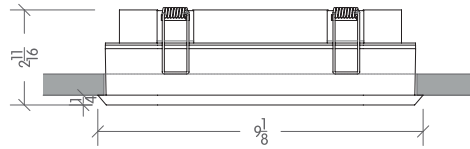

45° Beam Angle Tilt

Wide Beam

45° Beam Angle Tilt

MULTIPLE THREE CELLS

Recessed with trim

01 FRONT VIEW
SCALE: N/A

02 BOTTOM VIEW
SCALE: N/A

Surface mounted

01 FRONT VIEW
SCALE: N/A

02 BOTTOM VIEW
SCALE: N/A

01 FRONT VIEW
SCALE: N/A

02 BOTTOM VIEW
SCALE: N/A

Recessed trimless

01 FRONT VIEW
SCALE: N/A

02 BOTTOM VIEW
SCALE: N/A

Pendant