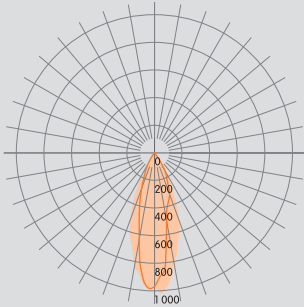

Delivered Lumen Output (Per Module)

Output	Watts	CRI +80			CRI +90		
		2700K	3000K	4000K	2700K	3000K	4000K
S	4W	286lm	307lm	325lm	278lm	294lm	316lm
H	6W	565lm	579lm	592lm	492lm	508lm	527lm

Standard Finishes

Bold Lighting

Atlanta, Georgia, USA
www.boldlighting.us

e: info@boldlighting.us t: +1-833-BOLD-1-US +1-833-265-3187

ECLIPSE 3

Visibly Invisible

bold
lighting

Photometric data: Type C Polar Curves

Narrow Beam

45° Beam Angle Tilt

Wide Beam

45° Beam Angle Tilt

MULTIPLE THREE CELLS

Recessed with trim

01 FRONT VIEW
SCALE: N/A

02 BOTTOM VIEW
SCALE: N/A

Surface mounted