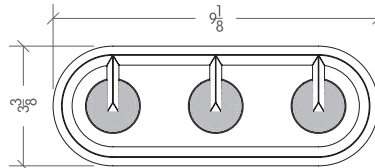

45° Beam Angle Tilt

Wide Beam

45° Beam Angle Tilt

MULTIPLE THREE CELLS

Recessed with trim

01 FRONT VIEW
SCALE: N/A

02 BOTTOM VIEW
SCALE: N/A

Surface mounted

01 FRONT VIEW
SCALE: N/A

02 BOTTOM VIEW
SCALE: N/A

01 FRONT VIEW
SCALE: N/A

02 BOTTOM VIEW
SCALE: N/A

Recessed trimless

01 FRONT VIEW
SCALE: N/A

02 BOTTOM VIEW
SCALE: N/A

Pendant