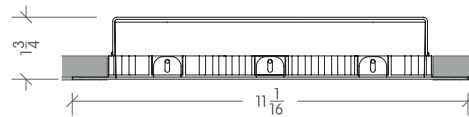

45° Beam Angle Tilt

Wide Beam

45° Beam Angle Tilt

MULTIPLE THREE CELLS

Recessed with trim

01 FRONT VIEW
SCALE: N/A

02 BOTTOM VIEW
SCALE: N/A

Surface mounted

01 FRONT VIEW
SCALE: N/A

02 BOTTOM VIEW
SCALE: N/A

01 FRONT VIEW
SCALE: N/A

02 BOTTOM VIEW
SCALE: N/A

Recessed trimless

01 FRONT VIEW
SCALE: N/A

02 BOTTOM VIEW
SCALE: N/A

Pendant