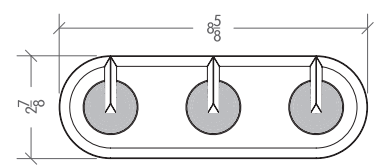

45° Beam Angle Tilt

Wide Beam

45° Beam Angle Tilt

MULTIPLE THREE CELLS

Recessed with trim

01 FRONT VIEW
SCALE: N/A

02 BOTTOM VIEW
SCALE: N/A

Surface mounted

01 FRONT VIEW
SCALE: N/A

02 BOTTOM VIEW
SCALE: N/A

01 FRONT VIEW
SCALE: N/A

02 BOTTOM VIEW
SCALE: N/A

Recessed trimless

01 FRONT VIEW
SCALE: N/A

02 BOTTOM VIEW
SCALE: N/A

Pendant