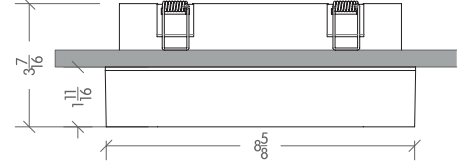

45° Beam Angle Tilt

Wide Beam

45° Beam Angle Tilt

MULTIPLE THREE CELLS

Recessed with trim

01 FRONT VIEW
SCALE: N/A

02 BOTTOM VIEW
SCALE: N/A

Surface mounted

01 FRONT VIEW
SCALE: N/A

02 BOTTOM VIEW
SCALE: N/A

01 FRONT VIEW
SCALE: N/A

02 BOTTOM VIEW
SCALE: N/A

Recessed trimless

01 FRONT VIEW
SCALE: N/A

02 BOTTOM VIEW
SCALE: N/A

Pendant