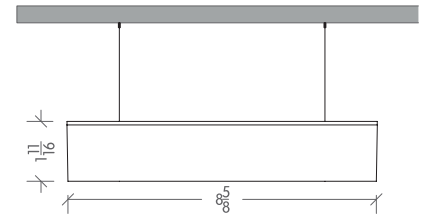

45° Beam Angle Tilt

Wide Beam

45° Beam Angle Tilt

MULTIPLE THREE CELLS

Recessed with trim

01 FRONT VIEW
SCALE: N/A

02 BOTTOM VIEW
SCALE: N/A

Surface mounted

01 FRONT VIEW
SCALE: N/A

02 BOTTOM VIEW
SCALE: N/A

01 FRONT VIEW
SCALE: N/A

02 BOTTOM VIEW
SCALE: N/A

Recessed trimless

01 FRONT VIEW
SCALE: N/A

02 BOTTOM VIEW
SCALE: N/A

Pendant