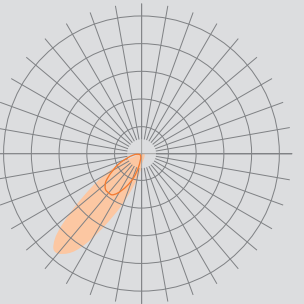

ECLIPSE 3

Visibly Invisible

RECESSED

SURFACE MOUNTED

PENDANT

Eclipse is an adjustable, indirect illumination downlight; The hidden source is located in the static blade, shining up on the reflector, while the reflector travels in an orbital movement around the center of the fixture to allow a maximum vertical and horizontal beam tilt and adjustability. Its precise optics allow an outstanding beam control and a quiet transition between horizontal and vertical illumination. It is the ideal solution for applications requiring a hidden light source along with precise optics and extreme adjustability up to 45° in tilt and 360° of beam rotation.

- Up to 500lm delivered output
- Completely glare free 100% reflected light
- Available in recessed with trim & trimless, surface and pendant
- Adjustable beam tilt up to 45° in any direction (360°)
- Adjustable beam spread from 15° to 35° and 35° to 50°
- Available in 4 standard finishes: Black, white, silver and bronze

Bold Lighting

Atlanta, Georgia, USA
www.boldlighting.us

e: info@boldlighting.us t: +1-833-BOLD-1-US +1-833-265-3187

ECLIPSE 3

Visibly Invisible

bold
lighting

Photometric data: Type C Polar Curves

Narrow Beam

45° Beam Angle Tilt

Wide Beam

45° Beam Angle Tilt

MULTIPLE THREE CELLS

Recessed with trim

01 FRONT VIEW
SCALE: N/A

02 BOTTOM VIEW
SCALE: N/A

Surface mounted