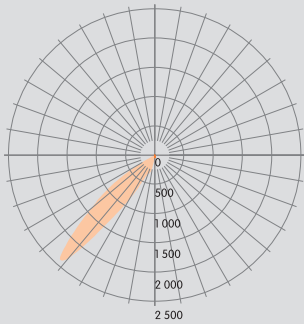

- Up to 500lm delivered output
- Completely glare free 100% reflected light
- Available in recessed with trim & trimless, surface and pendant
- Adjustable beam tilt up to 45° in any direction (360°)
- Adjustable beam spread from 15° to 35° and 35° to 50°
- Available in 4 standard finishes: Black, white, silver and bronze

Delivered Lumen Output (Per Module)

Output	Watts	CRI +80			CRI +90		
		2700K	3000K	4000K	2700K	3000K	4000K
S	4W	286lm	307lm	325lm	278lm	294lm	316lm
H	6W	565lm	579lm	592lm	492lm	508lm	527lm

Standard Finishes

Bold Lighting

Atlanta, Georgia, USA
www.boldlighting.us

e: info@boldlighting.us t: +1-833-BOLD-1-US +1-833-265-3187

ECLIPSE 3

Visibly Invisible

bold
lighting

Photometric data: Type C Polar Curves

Narrow Beam

45° Beam Angle Tilt

Wide Beam

45° Beam Angle Tilt

MULTIPLE THREE CELLS

Recessed with trim

01 FRONT VIEW
SCALE: N/A

02 BOTTOM VIEW
SCALE: N/A

Surface mounted