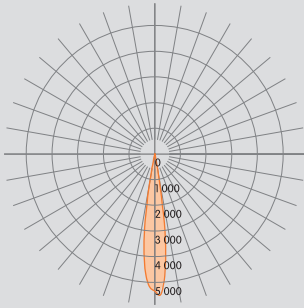

- Up to 500lm delivered output
- Completely glare free 100% reflected light
- Available in recessed with trim & trimless, surface and pendant
- Adjustable beam tilt up to 45° in any direction (360°)
- Adjustable beam spread from 15° to 35° and 35° to 50°
- Available in 4 standard finishes: Black, white, silver and bronze

Delivered Lumen Output (Per Module)

Output	Watts	CRI +80			CRI +90		
		2700K	3000K	4000K	2700K	3000K	4000K
S	4W	286lm	307lm	325lm	278lm	294lm	316lm
H	6W	565lm	579lm	592lm	492lm	508lm	527lm

Standard Finishes

Bold Lighting

Atlanta, Georgia, USA
www.boldlighting.us

e: info@boldlighting.us t: +1-833-BOLD-1-US +1-833-265-3187

ECLIPSE 3

Visibly Invisible

bold
lighting

Photometric data: Type C Polar Curves

Narrow Beam

45° Beam Angle Tilt

Wide Beam

45° Beam Angle Tilt

MULTIPLE THREE CELLS

Recessed with trim

01 FRONT VIEW
SCALE: N/A

02 BOTTOM VIEW
SCALE: N/A

Surface mounted