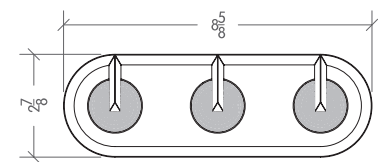

45° Beam Angle Tilt

Wide Beam

45° Beam Angle Tilt

MULTIPLE THREE CELLS

Recessed with trim

01 FRONT VIEW
SCALE: N/A

02 BOTTOM VIEW
SCALE: N/A

Surface mounted

01 FRONT VIEW
SCALE: N/A

02 BOTTOM VIEW
SCALE: N/A

01 FRONT VIEW
SCALE: N/A

02 BOTTOM VIEW
SCALE: N/A

Recessed trimless

01 FRONT VIEW
SCALE: N/A

02 BOTTOM VIEW
SCALE: N/A

Pendant