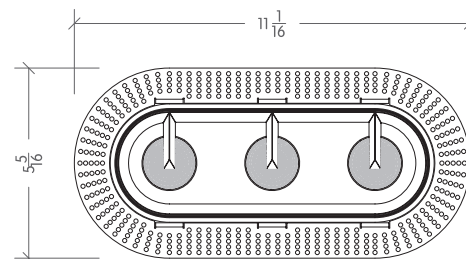

ECLIPSE 3

Visibly Invisible

RECESSED

SURFACE MOUNTED

PENDANT

Eclipse is an adjustable, indirect illumination downlight; The hidden source is located in the static blade, shining up on the reflector, while the reflector travels in an orbital movement around the center of the fixture to allow a maximum vertical and horizontal beam tilt and adjustability. Its precise optics allow an outstanding beam control and a quiet transition between horizontal and vertical illumination. It is the ideal solution for applications requiring a hidden light source along with precise optics and extreme adjustability up to 45° in tilt and 360° of beam rotation.

- Up to 500lm delivered output
- Completely glare free 100% reflected light
- Available in recessed with trim & trimless, surface and pendant
- Adjustable beam tilt up to 45° in any direction (360°)
- Adjustable beam spread from 15° to 35° and 35° to 50°
- Available in 4 standard finishes: Black, white, silver and bronze

45° Beam Angle Tilt

Wide Beam

45° Beam Angle Tilt

MULTIPLE THREE CELLS

Recessed with trim

01 FRONT VIEW
SCALE: N/A

02 BOTTOM VIEW
SCALE: N/A

Surface mounted

01 FRONT VIEW
SCALE: N/A

02 BOTTOM VIEW
SCALE: N/A

01 FRONT VIEW
SCALE: N/A

02 BOTTOM VIEW
SCALE: N/A

Recessed trimless

01 FRONT VIEW
SCALE: N/A

02 BOTTOM VIEW
SCALE: N/A

Pendant