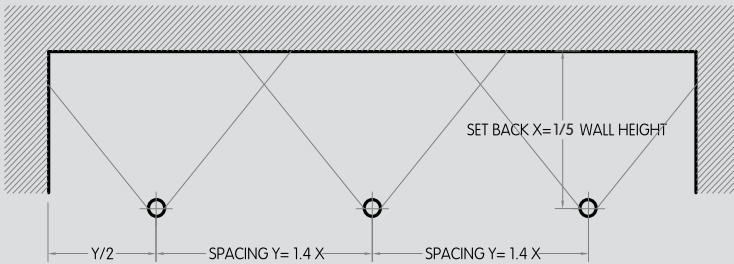

CHAMELEON S4

Quietly Washed

Photometric data: Type C Polar Curves

Wallwash Distribution

Wallwasher optimal spacing

Plan View

Delivered Lumen Output

Output	Consumption	CRI 80			CRI 90		
		2700K	3000K	4000K	2700 K	3000 K	4000 K
S	15W	1062lm	1221lm	1392lm	916lm	1053lm	1201lm
H	26 W	1805lm	2076lm	2366lm	1584lm	1822lm	2077lm