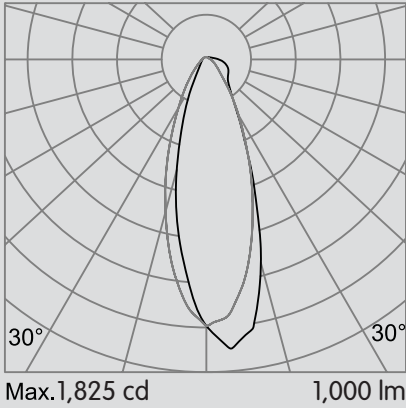

With Trim Cutout $3\frac{1}{4} \times 3\frac{1}{4}$ (95mm x 95mm)

Trimless Cutout $4\frac{1}{8} \times 4\frac{1}{8}$ (105mm x 105mm)

Code example:

CSW4-NIC-T-1-W-9WD-W-WF-W-10-L-0

Series	Housing	Overall Height	Trim	Voltage
INT	Remodel	3.75 in.	T Trim	1 120V
NIC	Non-IC (New)	3.75 in.	0 Trimless	2 240V
ICN	IC (New)	5 in.		3 277V
ICA	IC-Airtight (New)	5 in.		U 120V-277V
CHP	Chicago Plenum	5 in.		

CHAMELEON S4

Quietly Washed

Photometric data: Type C Polar Curves

Wallwash Distribution

Wallwasher optimal spacing

Plan View

Delivered Lumen Output

Output	Consumption	CRI 80			CRI 90		
		2700K	3000K	4000K	2700 K	3000 K	4000 K
S	15W	1062lm	1221lm	1392lm	916lm	1053lm	1201lm
H	26 W	1805lm	2076lm	2366lm	1584lm	1822lm	2077lm