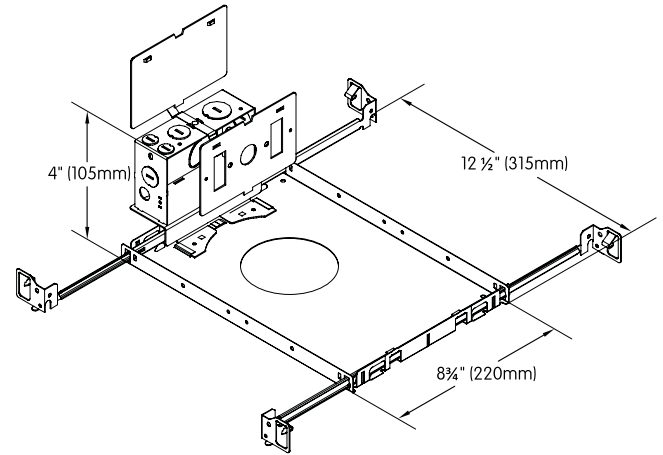

NON-IC HOUSING