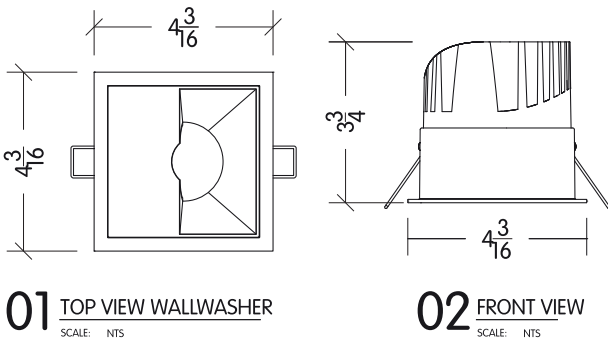

With Trim Cutout $3\frac{1}{4} \times 3\frac{1}{4}$ (95mm x 95mm)

Trimless Cutout $4\frac{1}{8} \times 4\frac{1}{8}$ (105mm x 105mm)

Code example:

CSW4-NIC-T-1-W-9WD-W-WF-W-10-L-0

Series	Housing	Overall Height	Trim	Voltage
INT	Remodel	3.75 in.	T Trim	1 120V
NIC	Non-IC (New)	3.75 in.	0 Trimless	2 240V
ICN	IC (New)	5 in.		3 277V
ICA	IC-Airtight (New)	5 in.		U 120V-277V
CHP	Chicago Plenum	5 in.		