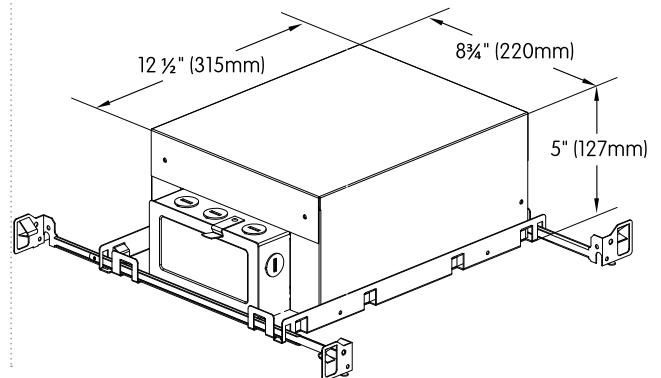

AIRTIGHT IC HOUSING

Bold Lighting

Atlanta, Georgia, USA
www.boldlighting.us

e: info@boldlighting.us   t: +1-833-BOLD-1-US +1-833-265-3187