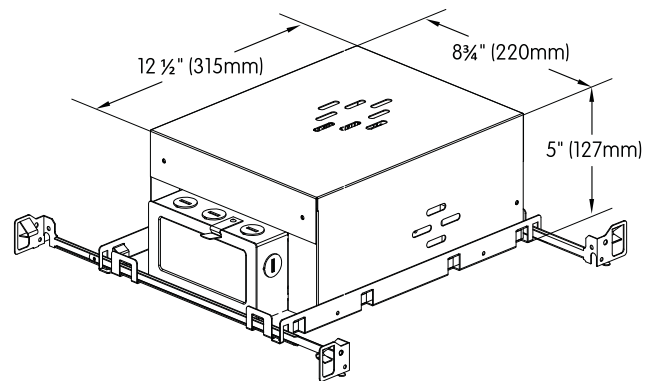

CHAMELEON S4

Quietly Washed

Photometric data: Type C Polar Curves

Wallwash Distribution

Wallwasher optimal spacing

Plan View

Delivered Lumen Output

Output	Consumption	CRI 80			CRI 90		
		2700K	3000K	4000K	2700 K	3000 K	4000 K
S	15W	1062lm	1221lm	1392lm	916lm	1053lm	1201lm
H	26 W	1805lm	2076lm	2366lm	1584lm	1822lm	2077lm

LABELS:

ETL tested to UL standards 1598, Damp / Wet listings

IC/Airtight, compliant. Chicago Plenum Available

CE Certified

CCC Certified to GB7000

JA8 Certified to Title 24 standards

WARRANTY: 5 year limited on LED and driver. See website for details

NON-IC HOUSING

IC HOUSING

AIRTIGHT IC HOUSING

Bold Lighting

Atlanta, Georgia, USA
www.boldlighting.us

e: info@boldlighting.us   t: +1-833-BOLD-1-US +1-833-265-3187