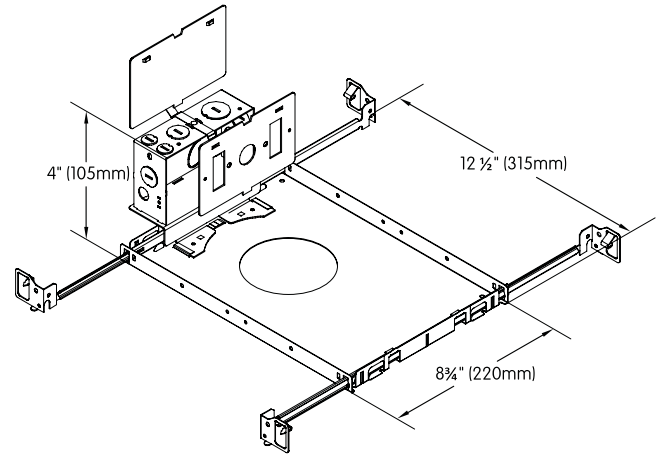

NON-IC HOUSING