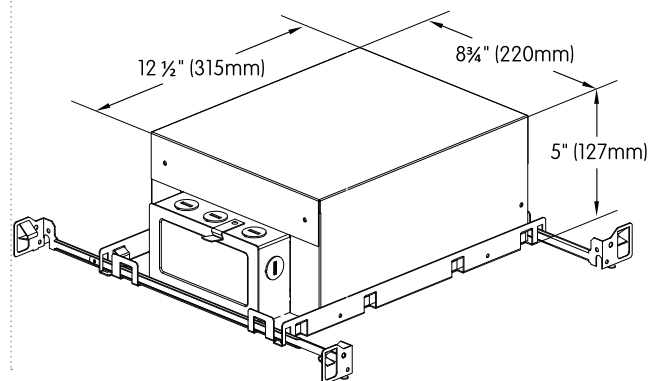

AIRTIGHT IC HOUSING

Bold Lighting

Atlanta, Georgia, USA
www.boldlighting.us

e: info@boldlighting.us t: +1-833-BOLD-1-US +1-833-265-3187