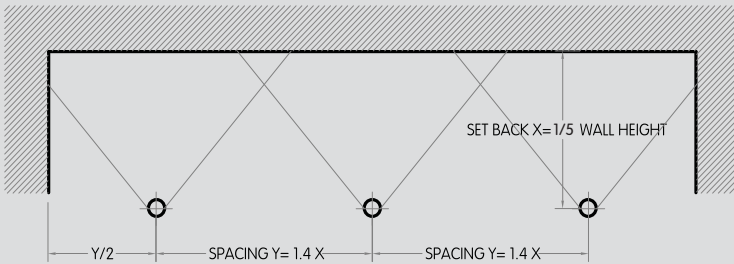

CHAMELEON R4

Quietly Washed

Photometric data: Type C Polar Curves

Wallwash Distribution

Wallwasher optimal spacing

Plan View

Delivered Lumen Output

Output	Consumption	CRI 80			CRI 90		
		2700K	3000K	4000K	2700 K	3000 K	4000 K
S	15W	1062lm	1221lm	1392lm	916lm	1053lm	1201lm
H	26 W	1805lm	2076lm	2366lm	1584lm	1822lm	2077lm