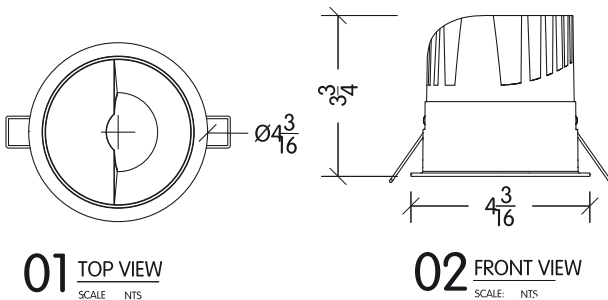

With Trim Cutout \varnothing 3"1/4 (95mm)

Trimless Cutout \varnothing 4"1/8 (105mm)

Code example:

CRW4-NIC-T-1-W-9WD-W-WF-W-10-L-0

Series	Housing	Overall Height	Trim	Voltage
CRW4	INT	Remodel	T Trim	1 120V
	NIC	Non-IC (New)	O Trimless	2 240V
	ICN	IC (New)		3 277V
	ICA	IC-Airtight (New)		U 120V-277V
	CHP	Chicago Plenum		

CHAMELEON R4

Quietly Washed

Photometric data: Type C Polar Curves

Wallwash Distribution

Wallwasher optimal spacing

Plan View

Delivered Lumen Output

Output	Consumption	CRI 80			CRI 90		
		2700K	3000K	4000K	2700 K	3000 K	4000 K
S	15W	1062lm	1221lm	1392lm	916lm	1053lm	1201lm
H	26 W	1805lm	2076lm	2366lm	1584lm	1822lm	2077lm