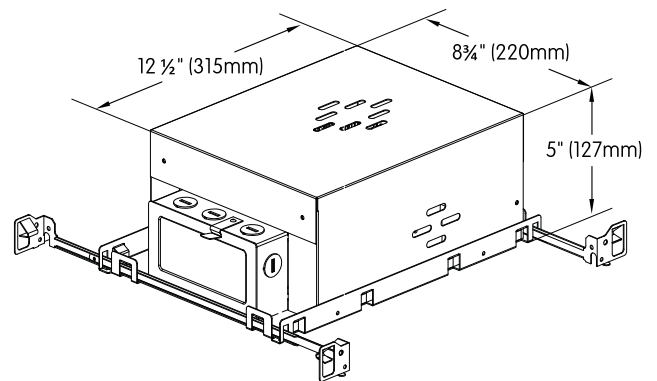

CHAMELEON R4

Quietly Washed

Photometric data: Type C Polar Curves

Wallwash Distribution

Wallwasher optimal spacing

Plan View

Delivered Lumen Output

Output	Consumption	CRI 80			CRI 90		
		2700K	3000K	4000K	2700 K	3000 K	4000 K
S	15W	1062lm	1221lm	1392lm	916lm	1053lm	1201lm
H	26 W	1805lm	2076lm	2366lm	1584lm	1822lm	2077lm

LABELS:

ETL tested to UL standards 1598, Dry/Damp listings

IC/Airtight, compliant. Chicago Plenum Available

CE Certified

CCC Certified to GB7000

JA8 Certified to Title 24 standards

WARRANTY: 5 year limited on LED and driver. See website for details

NON-IC HOUSING

IC HOUSING

AIRTIGHT IC HOUSING

Bold Lighting

Atlanta, Georgia, USA
www.boldlighting.us

e: info@boldlighting.us t: +1-833-BOLD-1-US +1-833-265-3187