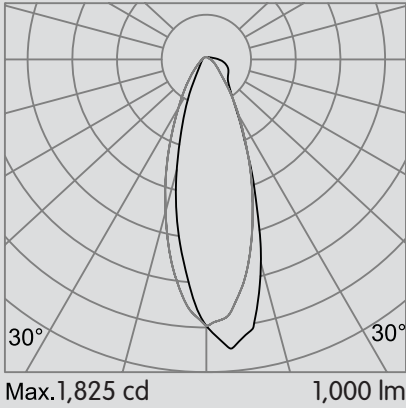

With Trim Cutout \varnothing 3"1/4 (95mm)

Trimless Cutout \varnothing 4"1/8 (105mm)

Code example:

CRW4-NIC-T-1-W-9WD-W-WF-W-10-L-0

Series	Housing	Overall Height	Trim	Voltage
CRW4	INT	Remodel	T Trim	1 120V
	NIC	Non-IC (New)	O Trimless	2 240V
	ICN	IC (New)		3 277V
	ICA	IC-Airtight (New)		U 120V-277V
	CHP	Chicago Plenum		

CHAMELEON R4

Quietly Washed

Photometric data: Type C Polar Curves

Wallwash Distribution

Wallwasher optimal spacing

Plan View

Delivered Lumen Output

Output	Consumption	CRI 80			CRI 90		
		2700K	3000K	4000K	2700 K	3000 K	4000 K
S	15W	1062lm	1221lm	1392lm	916lm	1053lm	1201lm
H	26 W	1805lm	2076lm	2366lm	1584lm	1822lm	2077lm