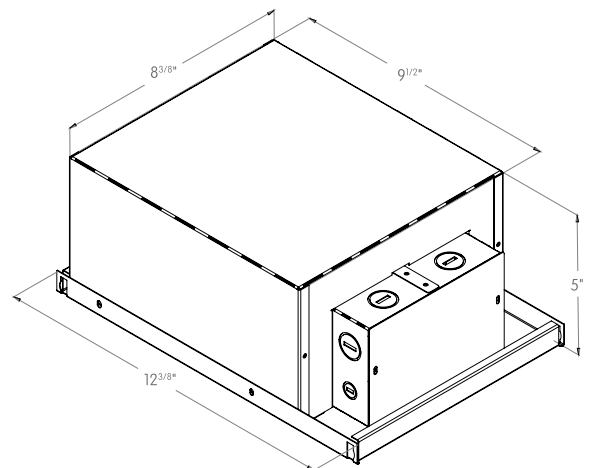

Wallwasher optimal spacing

Plan View

REMODEL HOUSING

NON-IC HOUSING

IC HOUSING & AIRTIGHT

CCC Certified to GB7000

JA8 Certified to Title 24 standards

Bold Lighting
4710 Ecton Dr., Marietta, GA 30066, USA
info@boldlighting.us www.boldlighting.us t: +1-678-903-4061