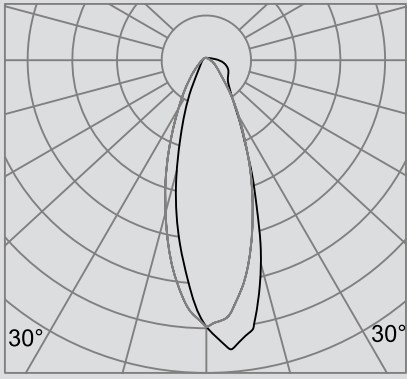

Consult factory for lead-times.
Bold Lighting reserves the right to make technical changes without notice.

OPTICAL FLEXIBILITY

Photometric data: Type C Polar Curves

Wallwash Distribution

Max. 1,825 cd 1,000 lm