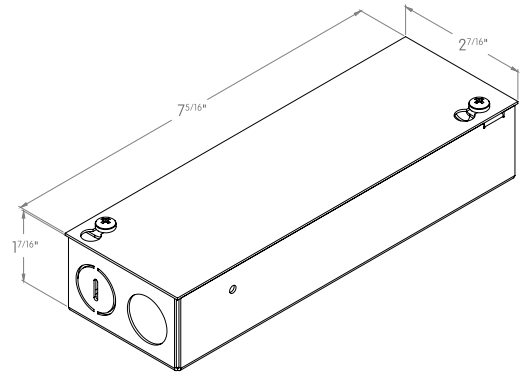

REMODEL HOUSING