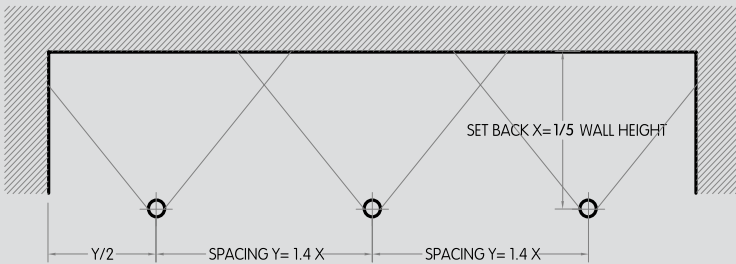

Wallwasher optimal spacing

Plan View