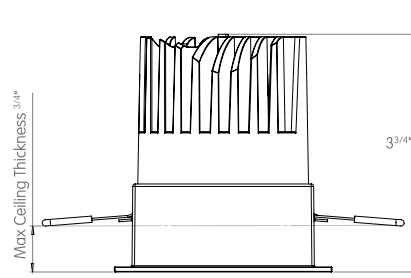

Wallwasher optimal spacing

Plan View

REMODEL HOUSING

NON-IC HOUSING

IC HOUSING & AIRTIGHT

CCC Certified to GB7000

JA8 Certified to Title 24 standards

Bold Lighting
4710 Ecton Dr., Marietta, GA 30066, USA
info@boldlighting.us www.boldlighting.us t: +1-678-903-4061

MOUNTING FLEXIBILITY

TRIM TORSION SPRINGS

 3x3"

FRONT VIEW

TOP VIEW

TRIM CONSTANT FORCE SPRINGS

 3x3"

FRONT VIEW