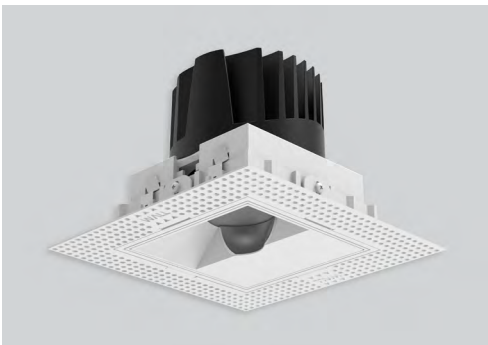

Spec-grade performance LED downlights. Optimal for hospitality, commercial, high-end residential and corporate projects.

The Chameleon S3 downlights offer a high output, precise optics, a wide range of mounting options, reflector finishes, and optical accessories.

MOUNTING FLEXIBILITY

TRIM TORSION SPRINGS

 3x3"

FRONT VIEW

TOP VIEW

TRIM CONSTANT FORCE SPRINGS

 3x3"

FRONT VIEW

TOP VIEW

TRIMLESS

FRONT VIEW

TOP VIEW

MILLWORK

 3x3"

FRONT VIEW

TOP VIEW