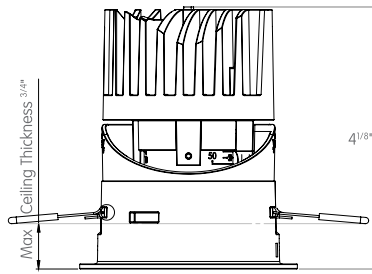

FRONT VIEW

TOP VIEW

TRIM CONSTANT FORCE SPRINGS

Ø 3"

FRONT VIEW

TOP VIEW

TRIMLESS

Ø 3 1/2"