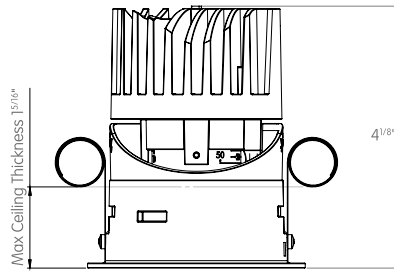

FRONT VIEW

TOP VIEW

TRIM CONSTANT FORCE SPRINGS

Ø 3"

FRONT VIEW

TOP VIEW

TRIMLESS

Ø 3 1/2"