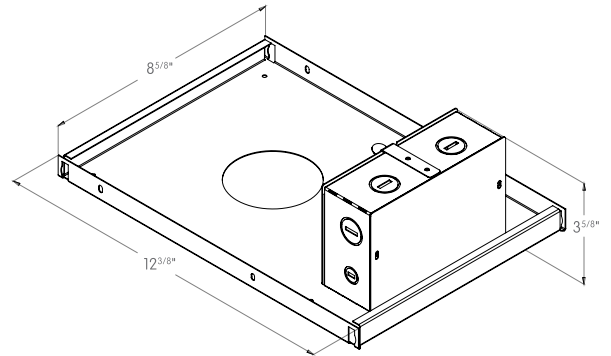

NON-IC HOUSING