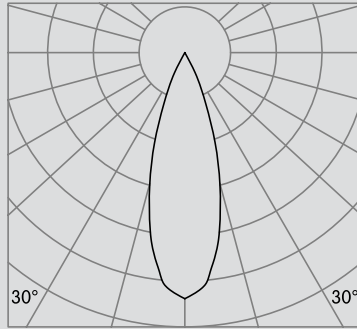

Photometric data: Type C Polar Curves

Narrow Distribution 12°

Max. 7,550cd 1,000lm

Medium Distribution 24°

Max. 3,420cd 1,000lm

Flood Distribution 36°

Max. 2,720cd 1,000lm

Notes:
Other beam distribution available on demand.
Please consult factory.