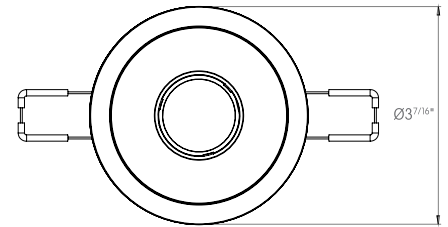

REMODEL HOUSING

NON-IC HOUSING

IC HOUSING & AIRTIGHT

CCC Certified to GB7000

JA8 Certified to Title 24 standards

MOUNTING FLEXIBILITY

TRIM TORSION SPRINGS

Ø 3"

FRONT VIEW

TOP VIEW

TRIM CONSTANT FORCE SPRINGS

Ø 3"

FRONT VIEW

TOP VIEW

TRIMLESS

Ø 3 1/2"