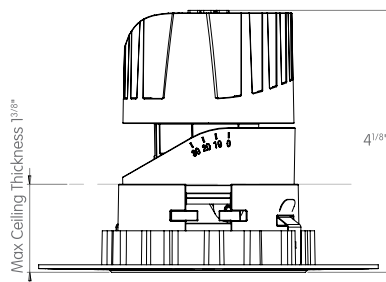

FRONT VIEW

TOP VIEW

TRIM CONSTANT FORCE SPRINGS

Ø 3"

FRONT VIEW

TOP VIEW

TRIMLESS

Ø 3 1/2"

FRONT VIEW

TOP VIEW

MILLWORK

Ø 3"

FRONT VIEW

TOP VIEW

CCC Certified to GB7000

JA8 Certified to Title 24 standards