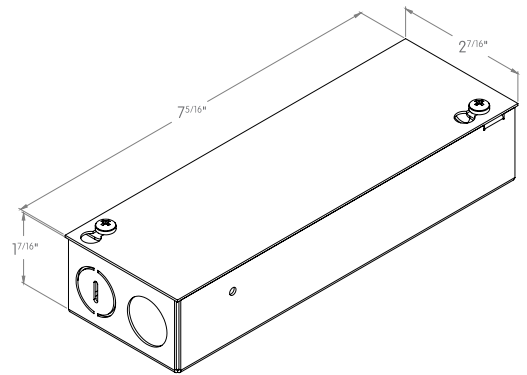

REMODEL HOUSING