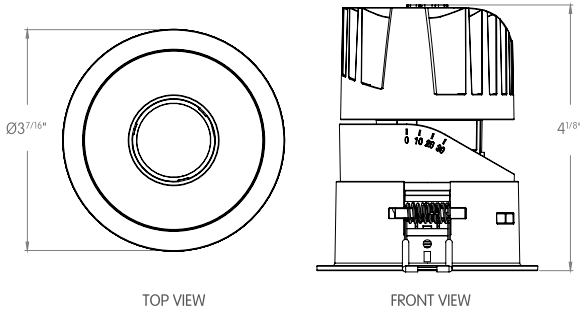

MODULE SPECS ▼ The Module should have the same Power as the Housing

Code example: **C3-LR0-IW-WW-S927-0-N**

P/O	Mounting	Trim Color	Ref. Color	IP Rating	Optics Type	LED CRI	LED CCT	Accessories (Primary)	Accessories (Secondary)	
C3	Refer to Housing Output	R0 Round Trimless	W White	W White	D Dry	S 12°	9 90	27 2700K	O No Accessories	N No Accessories
		R1 Round Trim	B Black	B Black	W Wet	M 24°	H Thrive	30 3000K	C Clear Lens	T Clear Lens
		R2 Round Trim with Constant Force Spring	X Custom RAL	X Custom RAL		F 36°		35 3500K	D⁸ Diffuse lens	L Diffuse lens
		R3 Round Millwork	P Field Paintable	P Field Paintable				40 4000K	E⁹ Elliptical Lens	F Solite Lens
								WD 3000K - 1800K	H Honeycomb Lens	
								TW⁷ 2700K - 5000K	S Solite Lens	
								CC RGBW	M Mixing	

Notes:

- ¹ Denotes output at 3000K, unless otherwise noted.
- ² Denotes output specific to Dim-to-Warm at 3000K.
- ³ Denotes output specific to Tunable White at full on.
- ⁴ Denotes output at White, 3000K.
- ⁵ Not applicable for ELV dimming.
- ⁶ Chicago Plenum rated.
- ⁷ Tunable White available in 0-10V, DMX and DALI.
- ⁸ Diffuse lenses available in different angles.
- ⁹ Elliptical lenses available in different angles.

Consult factory for lead-times.
Bold Lighting reserves the right to make technical changes without notice.

For more info about the placement of the accessories, please consult the schematic on P4