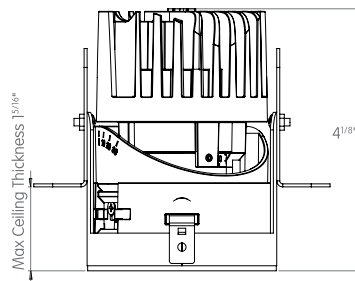

FRONT VIEW

TOP VIEW

TRIM CONSTANT FORCE SPRINGS

Ø 3"

FRONT VIEW

TOP VIEW

TRIMLESS

Ø 3 1/2"

FRONT VIEW

TOP VIEW

MILLWORK

Ø 3"

FRONT VIEW

TOP VIEW

CCC Certified to GB7000

JA8 Certified to Title 24 standards