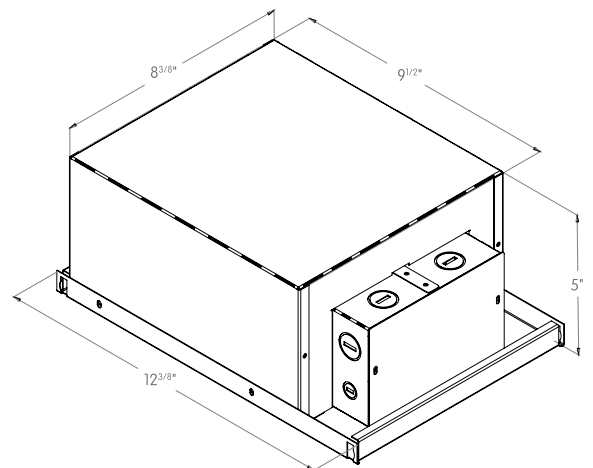

IC HOUSING & AIRTIGHT

CCC Certified to GB7000

JA8 Certified to Title 24 standards