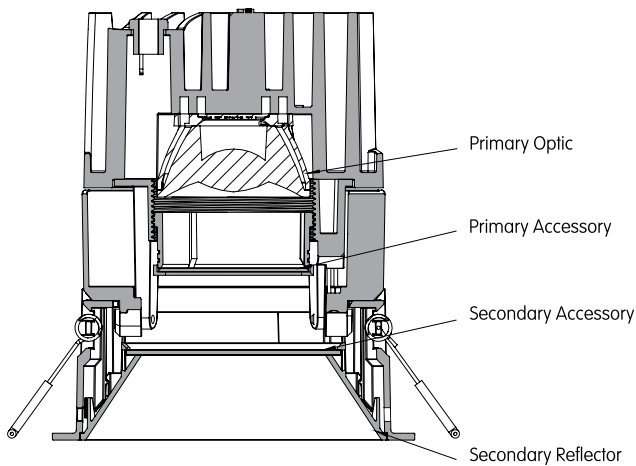

DELIVERED LUMEN OUTPUT

Output		Watts				CRI +90			
STATIC-WHITE				2700K	3000K			4000K	
L	9W			500lm	535lm			640lm	
M	11W			570lm	605lm			785lm	
H	13W			675lm	710lm			890lm	
DIM-TO-WARM 3000K-1800K				3000K					
D	8W							470lm	
W	12W							705lm	
TUNABLE WHITE 2700K-6500K				2700K			6500K		
U	8W			470lm			560lm		
A	12W			675lm			795lm		
RGBW				R	G	B	W		
L	2W			30lm	160lm	30lm	120lm		
TOTAL	8W								

ACCESSORIES SCHEMATIC

SECTION A-A

CCC Certified
to GB7000

JA8 Certified
to Title 24
standards