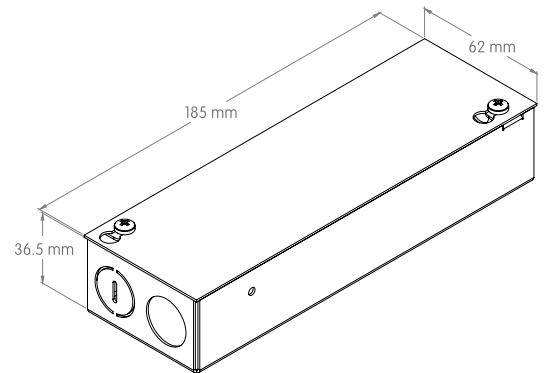

REMODEL HOUSING