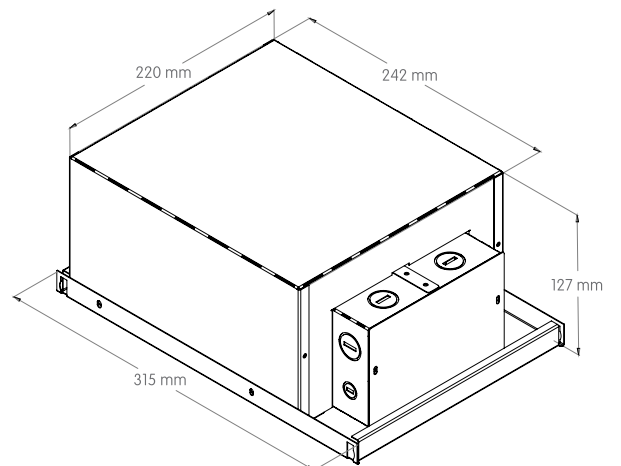

IC HOUSING & AIRTIGHT

CCC Certified to GB7000

JA8 Certified to Title 24 standards