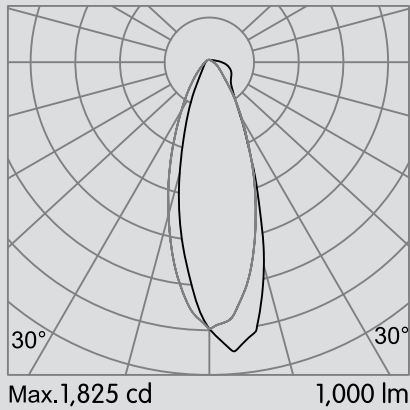

Consult factory for lead-times.
Bold Lighting reserves the right to make technical changes without notice.

OPTICAL FLEXIBILITY

Photometric data: Type C Polar Curves

Wallwash Distribution

Wallwasher optimal spacing