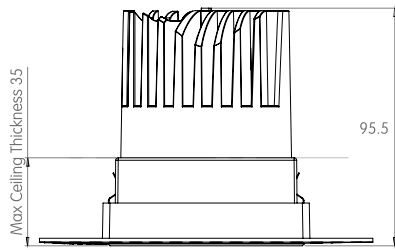

 **76.5 x 76.5**

FRONT VIEW

TOP VIEW

TRIM CONSTANT FORCE SPRINGS

 **76.5 x 76.5**

FRONT VIEW

TOP VIEW

TRIMLESS

FRONT VIEW

TOP VIEW

MILLWORK

 **76.5 x 76.5**

FRONT VIEW

TOP VIEW

CCC Certified to GB7000

JA8 Certified to Title 24 standards