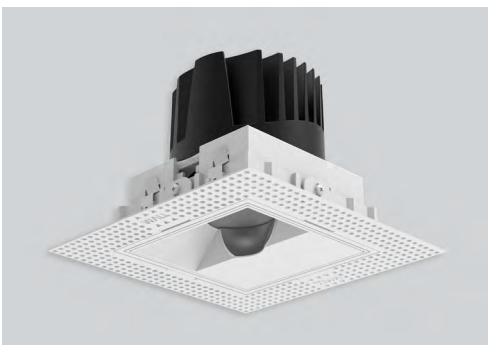

Spec-grade performance LED downlights. Optimal for hospitality, commercial, high-end residential and corporate projects.

The Chameleon S3 downlights offer a high output, precise optics, a wide range of mounting options, reflector finishes, and optical accessories.

 **76.5 x 76.5**

FRONT VIEW

TOP VIEW

TRIM CONSTANT FORCE SPRINGS

 **76.5 x 76.5**

FRONT VIEW

TOP VIEW

TRIMLESS