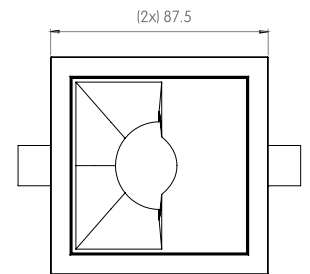

 **76.5 x 76.5**

FRONT VIEW

TOP VIEW

TRIM CONSTANT FORCE SPRINGS

 **76.5 x 76.5**

FRONT VIEW

TOP VIEW

TRIMLESS