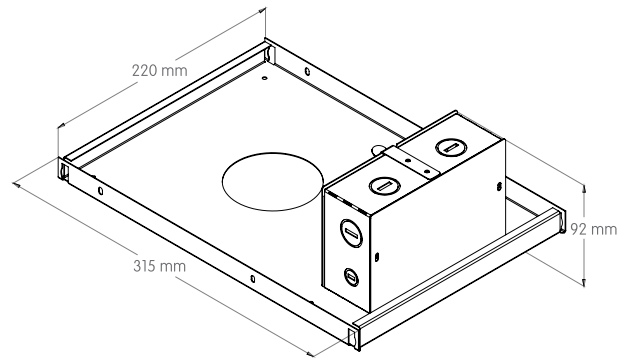

NON-IC HOUSING