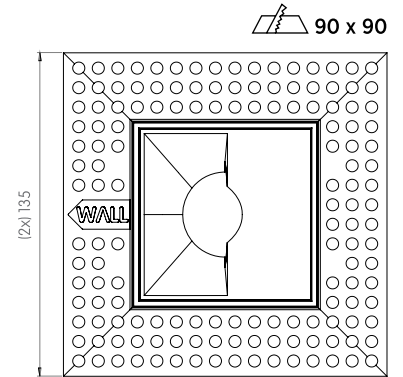

MOUNTING FLEXIBILITY
Per Millimeter

TRIM TORSION SPRINGS

76.5 x 76.5

TRIM CONSTANT FORCE SPRINGS

76.5 x 76.5

TRIMLESS

TOP VIEW

MILLWORK

76.5 x 76.5

CCC Certified to GB7000

JA8 Certified to Title 24 standards