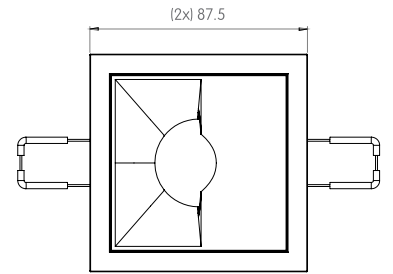

 **76.5 x 76.5**

FRONT VIEW

TOP VIEW

TRIM CONSTANT FORCE SPRINGS

 **76.5 x 76.5**

FRONT VIEW

TOP VIEW

TRIMLESS