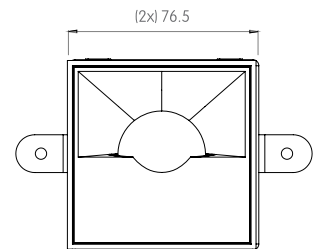

 **76.5 x 76.5**

FRONT VIEW

TOP VIEW

TRIM CONSTANT FORCE SPRINGS

 **76.5 x 76.5**

FRONT VIEW

TOP VIEW

TRIMLESS

FRONT VIEW

TOP VIEW

MILLWORK

 **76.5 x 76.5**

FRONT VIEW

TOP VIEW

CCC Certified to GB7000

JA8 Certified to Title 24 standards