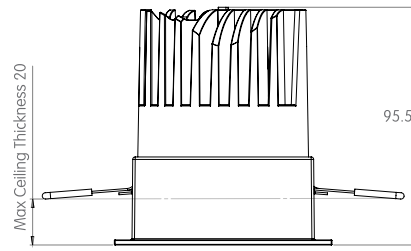

 **76.5 x 76.5**

FRONT VIEW

TOP VIEW

TRIM CONSTANT FORCE SPRINGS

 **76.5 x 76.5**

FRONT VIEW

TOP VIEW

TRIMLESS