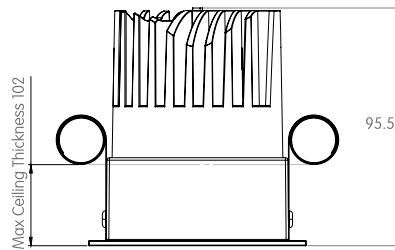

 **76.5 x 76.5**

FRONT VIEW

TOP VIEW

TRIM CONSTANT FORCE SPRINGS

 **76.5 x 76.5**

FRONT VIEW

TOP VIEW

TRIMLESS