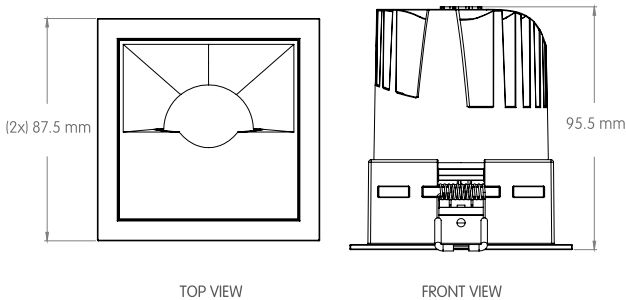

Series	Power/Output	Voltage	Control	Housing	Emergency
C3	L¹ 9W (400lm)	1 120V	0 Non-Dim	R Remodel	N No
	M¹ 11W (480lm)	U⁵ Universal 120V to 277V	1 0-10 to 1%	N Non-IC	9 90 mins
	H¹ 13W (560lm)		2 0-10 fade-off	I⁶ IC	
	D² 8W (365lm)		D Dali	A⁶ Airtight	
	W² 12W (562lm)		P Phase ELV & Triac	O No Housing	
	U³ 8W (445lm)		L Lutron		
	A³ 12W (620lm)		X DMX		
	C⁴ 8W (95lm)				

MODULE SPECS ▼ The Module should have the same Power as the Housing

Code example: **C3-LS0-WW-WW-W927-0**

P/O	Mounting	Trim Color	Ref. Color	IP Rating	Optics Type	LED CRI	LED CCT	Accessories
C3	S0 Square Trimless S1 Square Trim S2 Square Trim with Constant Force Spring S3 Square Millwork	W W White B Black S Grey X Custom	W Flat White	D Dry	W Washer	9 90	27 2700K	0 No Accessories
			B Flat Black	W Wet		H Thrive	30 3000K	
			N Black Nickel				35 3500K	
			C Specular Chrome				40 4000K	
			D Diffuse Chrome				WD 3000K - 1800K	
			G Bright Gold				TW⁷ 2700K - 5000K	
			E Diffuse Gold				CC RGBW	

Notes:

- ¹ Denotes output at 3000K, unless otherwise noted.
- ² Denotes output specific to Dim-to-Warm at 3000K.
- ³ Denotes output specific to Tunable White at full on.
- ⁴ Denotes output at White, 3000K.
- ⁵ Not applicable for ELV dimming.
- ⁶ Chicago Plenum rated.
- ⁷ Tunable White available in 0-10V, DMX and DALI.

Consult factory for lead-times.
Bold Lighting reserves the right to make technical changes without notice.