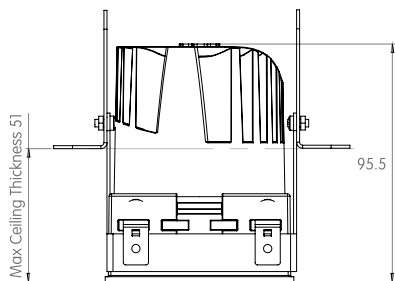

 **76.5 x 76.5**

FRONT VIEW

TOP VIEW

TRIM CONSTANT FORCE SPRINGS

 **76.5 x 76.5**

FRONT VIEW

TOP VIEW

TRIMLESS

FRONT VIEW

TOP VIEW

MILLWORK

 **76.5 x 76.5**

FRONT VIEW

TOP VIEW

CCC Certified to GB7000

JA8 Certified to Title 24 standards