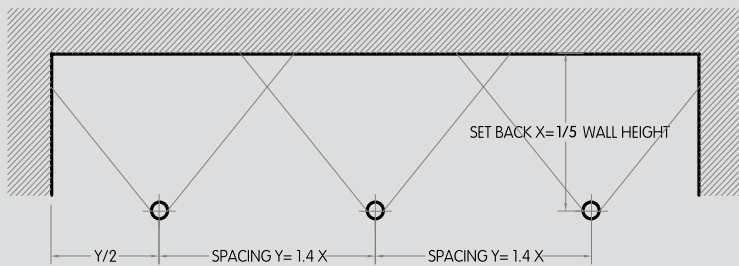

Wallwasher optimal spacing

Plan View