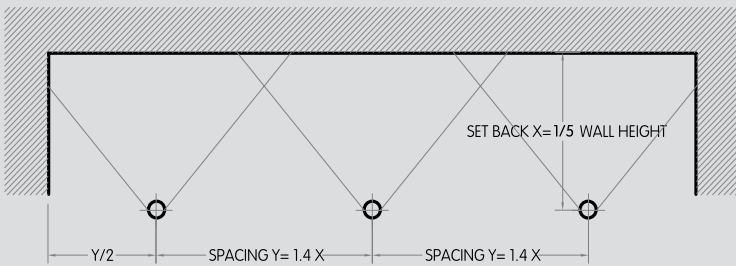

Wallwasher optimal spacing

Plan View