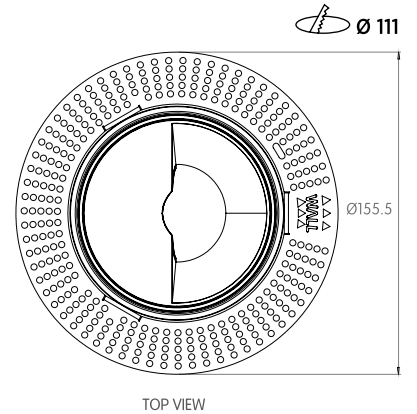

Consult factory for lead-times.
Bold Lighting reserves the right to make technical changes without notice.

OPTICAL FLEXIBILITY

Photometric data: Type C Polar Curves

Wallwash Distribution

Wallwasher optimal spacing

FRONT VIEW

TOP VIEW

TRIM CONSTANT FORCE SPRINGS

FRONT VIEW

TOP VIEW

TRIMLESS

FRONT VIEW

TOP VIEW

MILLWORK

FRONT VIEW

TOP VIEW

CCC Certified to GB7000

JA8 Certified to Title 24 standards

DELIVERED LUMEN OUTPUT

Output		Watts		CRI +90			
STATIC-WHITE				2700K	3000K	4000K	
L	10W			527lm	540lm	554lm	
M	12W			605lm	635lm	660lm	
H	18W			710lm	740lm	765lm	
V	22W			900lm	925lm	950lm	
DIM-TO-WARM 3000K-1800K				3000K			
D	10W			315lm			
W	18W			630lm			
TUNABLE WHITE 2700K-6500K				2700K		6500K	
U	10W			340lm		395lm	
A	18W			500lm		580lm	
RGBW				R	G	B	W
L	4W			30lm	190lm	35lm	130lm
TOTAL	16W						