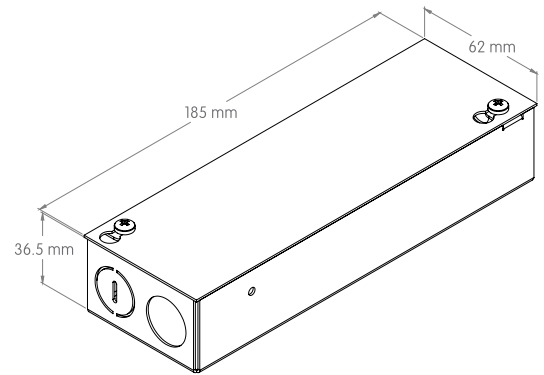

REMODEL HOUSING