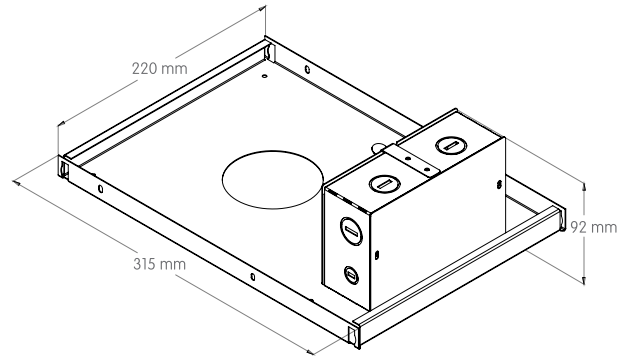

NON-IC HOUSING