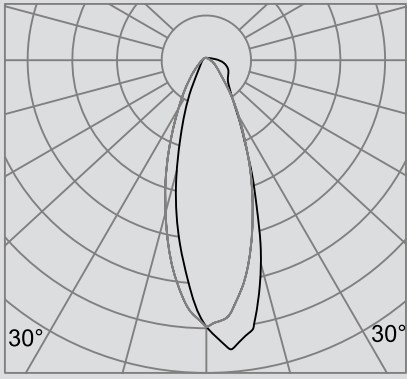

Consult factory for lead-times.
Bold Lighting reserves the right to make technical changes without notice.

OPTICAL FLEXIBILITY

Photometric data: Type C Polar Curves

Wallwash Distribution

Wallwasher optimal spacing