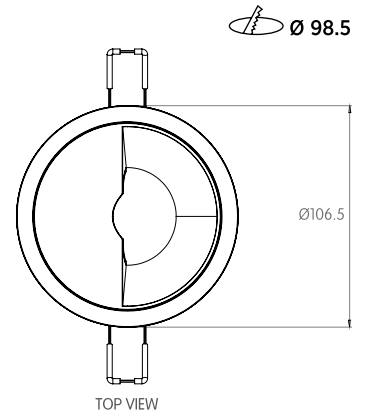

Consult factory for lead-times.
Bold Lighting reserves the right to make technical changes without notice.

OPTICAL FLEXIBILITY

Photometric data: Type C Polar Curves

Wallwash Distribution

Wallwasher optimal spacing

FRONT VIEW

TOP VIEW

TRIM CONSTANT FORCE SPRINGS

FRONT VIEW

TOP VIEW

TRIMLESS

FRONT VIEW

TOP VIEW