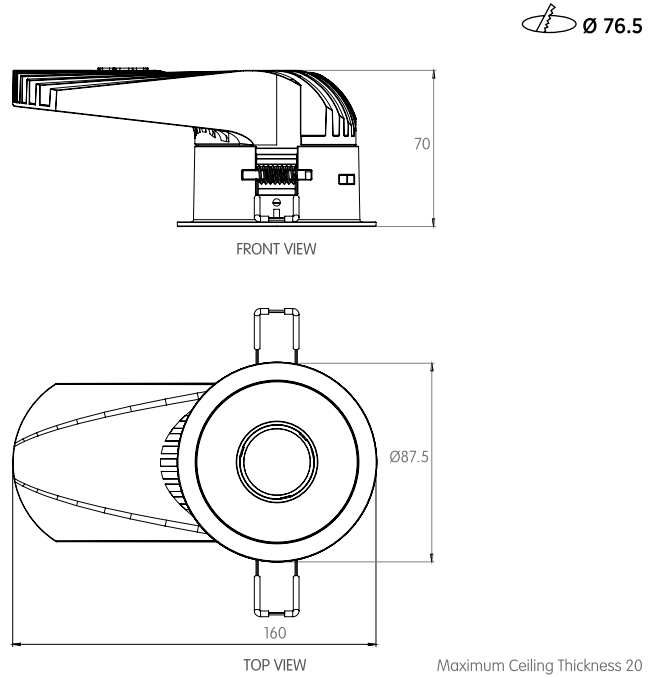

MOUNTING FLEXIBILITY
Per Millimeter

TRIM TORSION SPRINGS