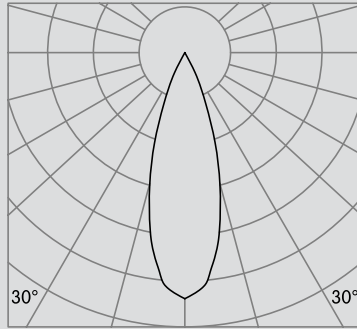

Medium Distribution 24°

Max. 3,420cd 1,000lm