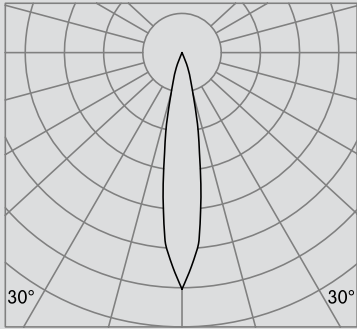

#### Notes:

- <sup>1</sup> Denotes output at 3000K, unless otherwise noted.
- <sup>2</sup> Denotes output specific to Dim-to-Warm at 3000K.
- <sup>3</sup> Denotes output specific to Tunable White at full on.
- <sup>4</sup> Denotes output at White, 3000K.
- <sup>5</sup> Not applicable for ELV dimming.
- <sup>6</sup> Chicago Plenum rated.
- <sup>7</sup> Tunable White available in 0-10V, DMX and DALI.
- <sup>8</sup> Diffuse lenses available in different angles.
- <sup>9</sup> Elliptical lenses available in different angles.

Consult factory for lead-times.  
Bold Lighting reserves the right to make technical changes without notice.

**OPTICAL FLEXIBILITY**

Photometric data: Type C Polar Curves

Narrow Distribution 12°

Max. 7,550cd 1,000lm