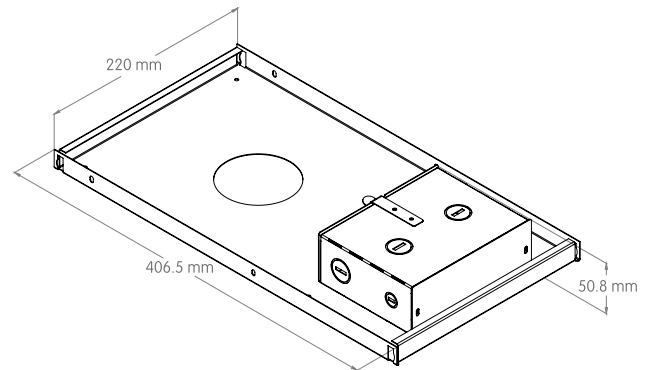

NON-IC HOUSING