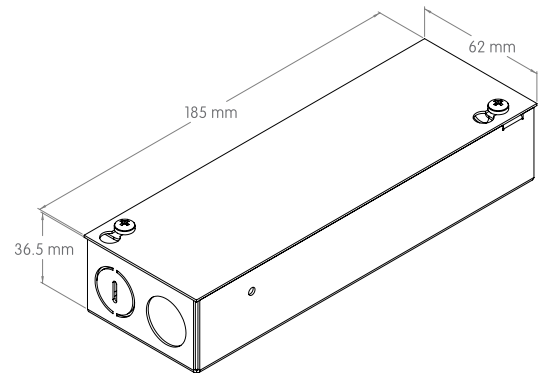

REMODEL HOUSING