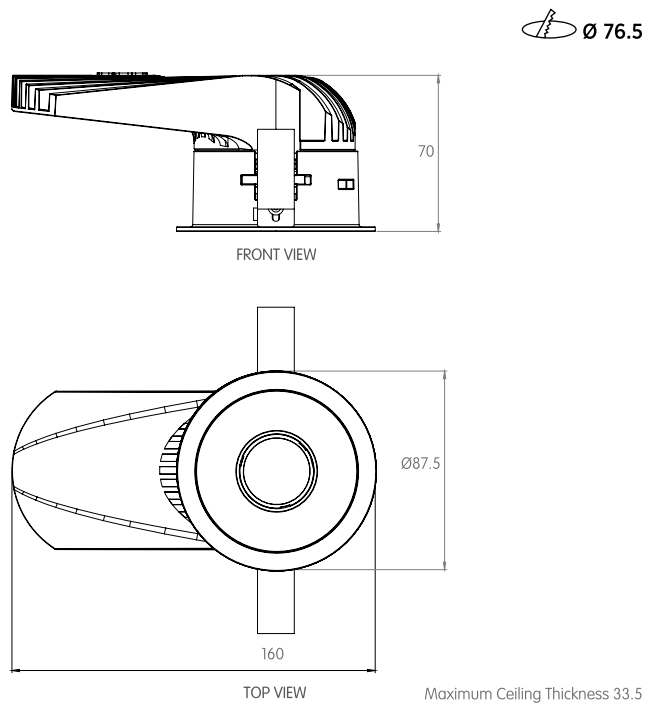

TRIM CONSTANT FORCE SPRINGS

CCC Certified to GB7000

JA8 Certified to Title 24 standards