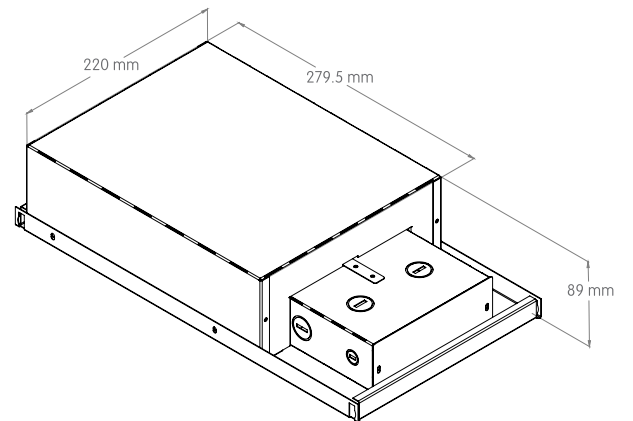

IC HOUSING & AIRTIGHT

CCC Certified to GB7000

JA8 Certified to Title 24 standards

Bold Lighting

4710 Ecton Dr., Marietta, GA 30066, USA

info@boldlighting.us www.boldlighting.us t: +1-678-903-4061