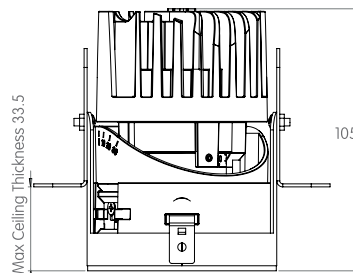

MILLWORK

Ø 76.5

FRONT VIEW