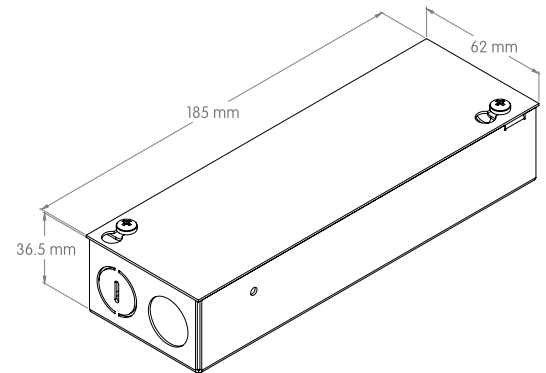

REMODEL HOUSING