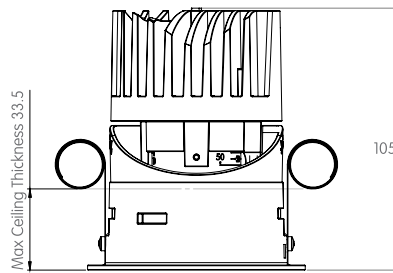

**TRIM CONSTANT FORCE SPRINGS**

 **Ø 76.5**

FRONT VIEW

TOP VIEW

**TRIMLESS**

 **Ø 90**

FRONT VIEW

TOP VIEW