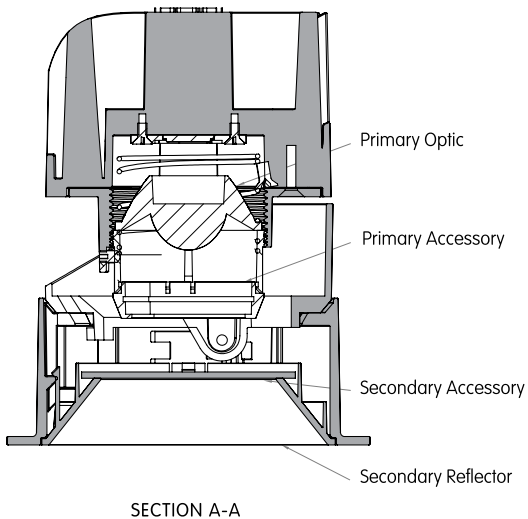

DELIVERED LUMEN OUTPUT

Output		Watts	CRI +90		
STATIC-WHITE			2700K	3000K	4000K
L	9W		420lm	450lm	540lm
M	11W		480lm	510lm	660lm
H	13.3W		570lm	600lm	750lm
DIM-TO-WARM 3000K-1800K			3000K		
R	10W		540lm		
TUNABLE WHITE 2700K-6500K			2700K		6500K
T	4.5W		180lm		230lm

ACCESSORIES SCHEMATIC

CCC Certified
to GB7000

JA8 Certified
to Title 24
standards

Bold Lighting
4710 Ecton Dr., Marietta, GA 30066, USA
info@boldlighting.us www.boldlighting.us t: +1-678-903-4061