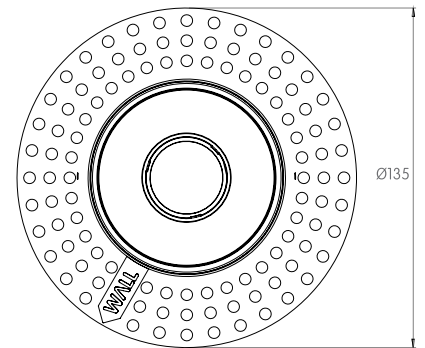

**TRIM CONSTANT FORCE SPRINGS**

 **Ø 76.5**

FRONT VIEW

TOP VIEW

**TRIMLESS**

 **Ø 90**

FRONT VIEW

TOP VIEW