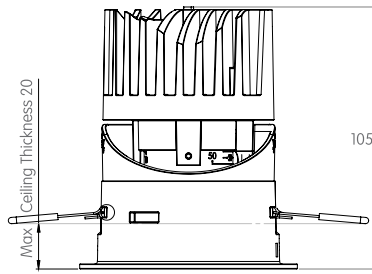

## IC HOUSING & AIRTIGHT

CCC Certified to GB7000

JA8 Certified to Title 24 standards

**MOUNTING FLEXIBILITY**  
Per Millimeter

**TRIM TORSION SPRINGS**

 **Ø 76.5**

FRONT VIEW

TOP VIEW

**TRIM CONSTANT FORCE SPRINGS**

 **Ø 76.5**

FRONT VIEW

TOP VIEW

**TRIMLESS**

 **Ø 90**

FRONT VIEW

TOP VIEW