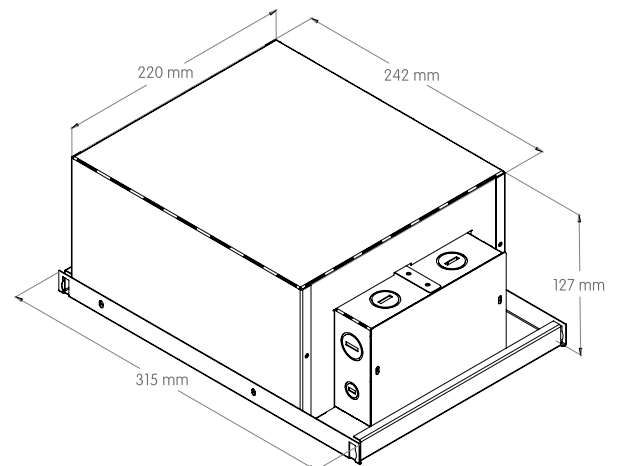

IC HOUSING & AIRTIGHT

CCC Certified to GB7000

JA8 Certified to Title 24 standards