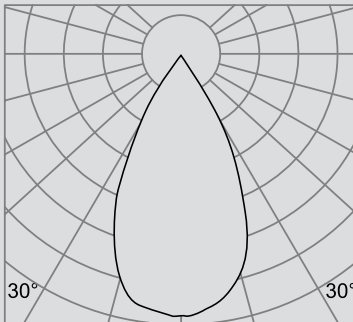

## Photometric data: Type C Polar Curves

### Zoomable Distribution 15° - 50°

15°

Max. 6,425cd

1,000lm

50°

Max. 1,385cd

1,000lm