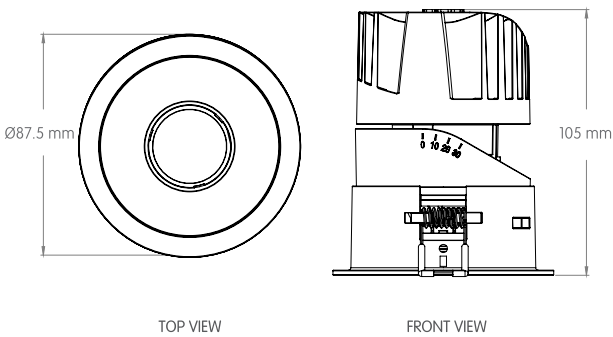

Series	Power/Output	Voltage	Control	Housing	Emergency
C3	L¹ 9W (450lm)	1 120V	0 Non-Dim	R Remodel	N No
	M¹ 11W (510lm)	U⁴ Universal 120V to 277V	1 0-10 to 1%	N Non-IC	9 90 mins
	H¹ 13W (600lm)		2 0-10 fade-off	F⁵ IC	
	R² 10W (540lm)	D Dali	A⁵ Airtight		
	T³ 4.5W (230lm)	P Phase ELV & Triac	O No Housing		
		L Lutron			
		X DMX			

MODULE SPECS

The Module should have the same Power as the Housing

Code example: **C3-LR0-NW-WW-Z927-0-N**

P/O	Mounting	Trim Color	Ref. Color	IP Rating	Optics Type	LED CRI	LED CCT	Accessories (Primary)	Accessories (Secondary)
C3	R0 Round Trimless	N W White	W White	D Dry	Z 15°-50°	9 90	27 2700K	0 No Accessories	N No Accessories
	R1 Round Trim	B Black	B Black	W Wet		H Thrive	30 3000K	C Clear Lens	T Clear Lens
	R2 Round Trim with Constant Force Spring	X Custom RAL	X Custom RAL				35 3500K	D⁷ Diffuse lens	L Diffuse lens
	R3 Round Millwork	P Field Paintable	P Field Paintable				40 4000K	E⁸ Elliptical Lens	F Solite Lens
							WD 3000K - 1800K	H Honeycomb Lens	
							TW⁶ 2700K - 5000K	S Solite Lens	
							CC RGBW	M Mixing	

Notes:

1. ¹ Denotes output at 3000K, unless otherwise noted.
2. ² Denotes output specific to Dim-to-Warm at 3000K.
3. ³ Denotes output specific to Tunable White at full on.
4. ⁴ Denotes output at White, 3000K.
5. ⁵ Chicago Plenum rated.
6. ⁶ Tunable White available in 0-10V, DMX and DALI.
7. ⁷ Diffuse lenses available in different angles.
8. ⁸ Elliptical lenses available in different angles.

Consult factory for lead-times.
Bold Lighting reserves the right to make technical changes without notice.

For more info about the placement of the accessories, please consult the schematic on P4