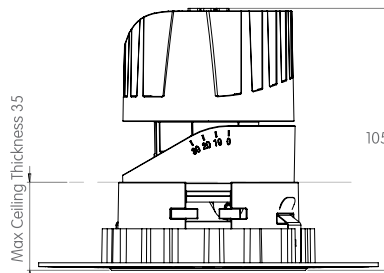

**TRIM CONSTANT FORCE SPRINGS**

 **Ø 76.5**

FRONT VIEW

TOP VIEW

**TRIMLESS**

 **Ø 90**

FRONT VIEW

TOP VIEW