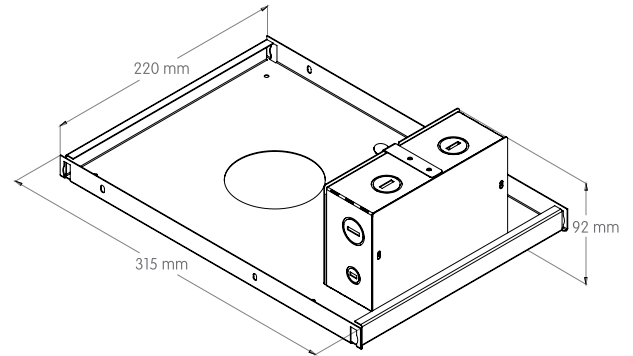

NON-IC HOUSING