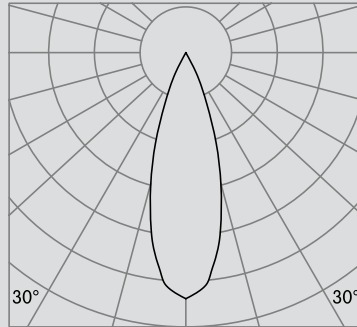

Photometric data: Type C Polar Curves

Narrow Distribution 12°

Max. 7,550cd 1,000lm

Medium Distribution 24°

Max. 3,420cd 1,000lm

Flood Distribution 36°

Max. 2,720cd 1,000lm

Notes:
Other beam distribution available on demand.
Please consult factory.

TOP VIEW

TRIMLESS

 **Ø 90**

FRONT VIEW

TOP VIEW

MILLWORK

 **Ø 76.5**

FRONT VIEW