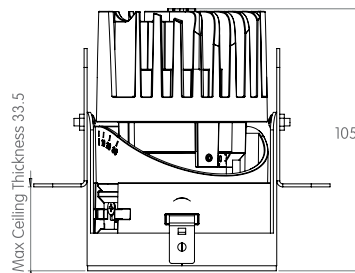

MOUNTING FLEXIBILITY
Per Millimeter

TRIM TORSION SPRINGS

 **Ø 76.5**

FRONT VIEW

TOP VIEW

TRIM CONSTANT FORCE SPRINGS

 **Ø 76.5**

FRONT VIEW

TOP VIEW

TRIMLESS

 **Ø 90**

FRONT VIEW

TOP VIEW

MILLWORK

 **Ø 76.5**

FRONT VIEW