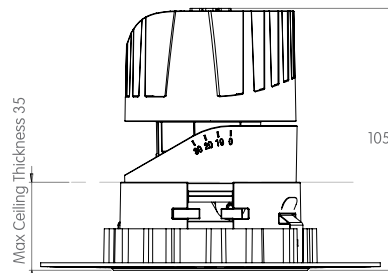

MOUNTING FLEXIBILITY
Per Millimeter

TRIM TORSION SPRINGS

 **Ø 76.5**

FRONT VIEW

TOP VIEW

TRIM CONSTANT FORCE SPRINGS

 **Ø 76.5**

FRONT VIEW

TOP VIEW

TRIMLESS

 **Ø 90**

FRONT VIEW

TOP VIEW

MILLWORK

 **Ø 76.5**

FRONT VIEW