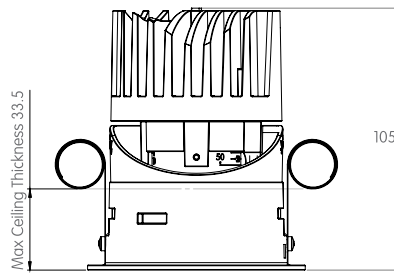

MOUNTING FLEXIBILITY
Per Millimeter

TRIM TORSION SPRINGS

 **Ø 76.5**

FRONT VIEW

TOP VIEW

TRIM CONSTANT FORCE SPRINGS

 **Ø 76.5**

FRONT VIEW

TOP VIEW

TRIMLESS

 **Ø 90**

FRONT VIEW

TOP VIEW

MILLWORK

 **Ø 76.5**

FRONT VIEW