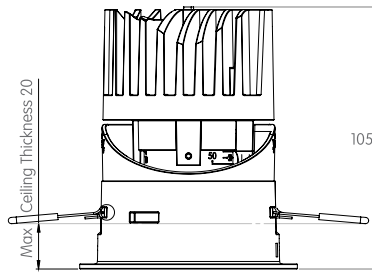

MOUNTING FLEXIBILITY
Per Millimeter

TRIM TORSION SPRINGS

 **Ø 76.5**

FRONT VIEW

TOP VIEW

TRIM CONSTANT FORCE SPRINGS

 **Ø 76.5**

FRONT VIEW

TOP VIEW

TRIMLESS

 **Ø 90**

FRONT VIEW

TOP VIEW

MILLWORK

 **Ø 76.5**

FRONT VIEW