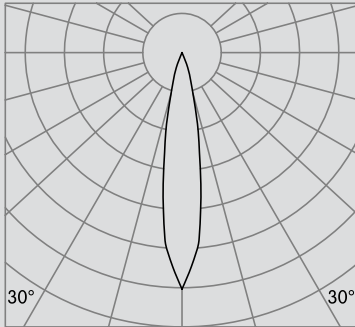

Photometric data: Type C Polar Curves

Narrow Distribution 12°

Max. 7,550cd 1,000lm

Medium Distribution 24°

Max. 3,420cd 1,000lm

Flood Distribution 36°

Max. 2,720cd 1,000lm

Notes:
Other beam distribution available on demand.
Please consult factory.

TOP VIEW

TRIMLESS

 **Ø 90**

FRONT VIEW

TOP VIEW

MILLWORK

 **Ø 76.5**

FRONT VIEW