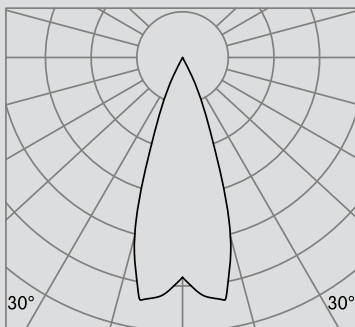

Photometric data: Type C Polar Curves

Narrow Distribution 12°

Max. 7,550cd 1,000lm

Medium Distribution 24°

Max. 3,420cd 1,000lm

Flood Distribution 36°

Max. 2,720cd 1,000lm

Notes:
Other beam distribution available on demand.
Please consult factory.

TOP VIEW

TRIMLESS

 **Ø 90**

FRONT VIEW

TOP VIEW

MILLWORK

 **Ø 76.5**

FRONT VIEW