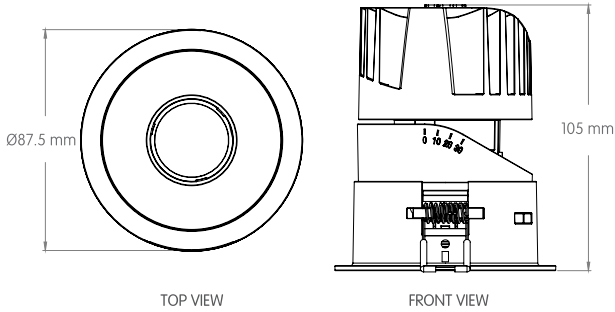

Series	Power/Output	Voltage	Control	Housing	Emergency
C3	L¹ 9W (535lm)	1 120V	0 Non-Dim	R Remodel	N No
	M¹ 11W (605lm)	U⁵ Universal 120V to 277V	1 0-10 to 1%	N Non-IC	9 90 mins
	H¹ 13W (710lm)		2 0-10 fade-off	I⁶ IC	
	D² 8W (470lm)		D Dali	A⁵ Airtight	
	W² 12W (705lm)		P Phase ELV & Triac	O No Housing	
	U³ 8W (560lm)		L Lutron		
	A³ 12W (795lm)		X DMX		
	C⁴ 8W (120lm)				

MODULE SPECS ▼ The Module should have the same Power as the Housing

Code example: **C3-LR0-IW-WW-S927-0-N**

P/O	Mounting	Trim Color	Ref. Color	IP Rating	Optics Type	LED CRI	LED CCT	Accessories (Primary)	Accessories (Secondary)	
C3	Refer to Housing Output	R0 Round Trimless	W White	W White	D Dry	S 12°	9 90	27 2700K	O No Accessories	N No Accessories
		R1 Round Trim	B Black	B Black	W Wet	M 24°	H Thrive	30 3000K	C Clear Lens	T Clear Lens
		R2 Round Trim with Constant Force Spring	X Custom RAL	X Custom RAL		F 36°		35 3500K	D⁸ Diffuse lens	L Diffuse lens
		R3 Round Millwork	P Field Paintable	P Field Paintable				40 4000K	E⁹ Elliptical Lens	F Solite Lens
								WD 3000K - 1800K	H Honeycomb Lens	
								TW⁷ 2700K - 5000K	S Solite Lens	
								CC RGBW	M Mixing	

Notes:

- ¹ Denotes output at 3000K, unless otherwise noted.
- ² Denotes output specific to Dim-to-Warm at 3000K.
- ³ Denotes output specific to Tunable White at full on.
- ⁴ Denotes output at White, 3000K.
- ⁵ Not applicable for ELV dimming.
- ⁶ Chicago Plenum rated.
- ⁷ Tunable White available in 0-10V, DMX and DALI.
- ⁸ Diffuse lenses available in different angles.
- ⁹ Elliptical lenses available in different angles.

Consult factory for lead-times.
Bold Lighting reserves the right to make technical changes without notice.

For more info about the placement of the accessories, please consult the schematic on P4