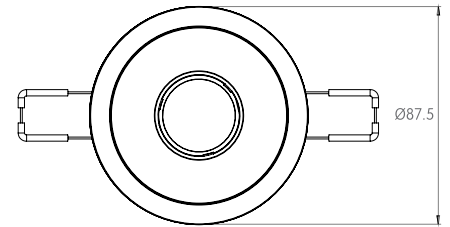

MOUNTING FLEXIBILITY
Per Millimeter

TRIM TORSION SPRINGS

 **Ø 76.5**

FRONT VIEW

TOP VIEW

TRIM CONSTANT FORCE SPRINGS

 **Ø 76.5**

FRONT VIEW

TOP VIEW

TRIMLESS

 **Ø 90**

FRONT VIEW

TOP VIEW

MILLWORK

 **Ø 76.5**

FRONT VIEW