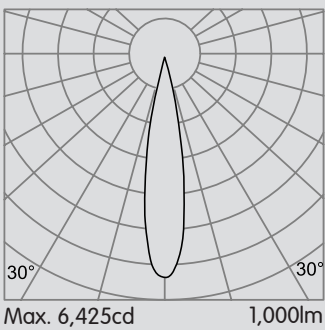

Bold Lighting
Atlanta, Georgia, USA
www.boldlighting.us
e: info@boldlighting.us t: +1-833-BOLD-1-US +1-833-265-3187

CHAMELEON S4

Quietly Adjustable

Photometric data: Type C Polar Curves

Flood Distribution 40°

Medium Distribution 25°

Narrow Distribution 15°

10° Zoomable Distribution 10i - 50° 50°

LABELS:

ETL tested to UL standards 1598, Damp / Wet listings
IC/Airtight, compliant. Chicago Plenum Available

CE Certified