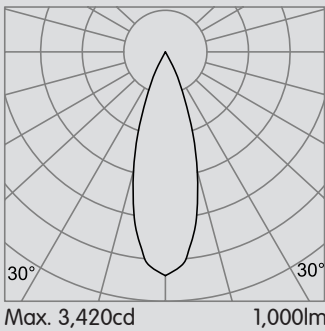

Bold Lighting
Atlanta, Georgia, USA
www.boldlighting.us
e: info@boldlighting.us t: +1-833-BOLD-1-US +1-833-265-3187

CHAMELEON S4

Quietly Adjustable

Photometric data: Type C Polar Curves

Flood Distribution 40°

Medium Distribution 25°

Narrow Distribution 15°

10° Zoomable Distribution 10i - 50° 50°

LABELS:

ETL tested to UL standards 1598, Damp / Wet listings
IC/Airtight, compliant. Chicago Plenum Available

CE Certified