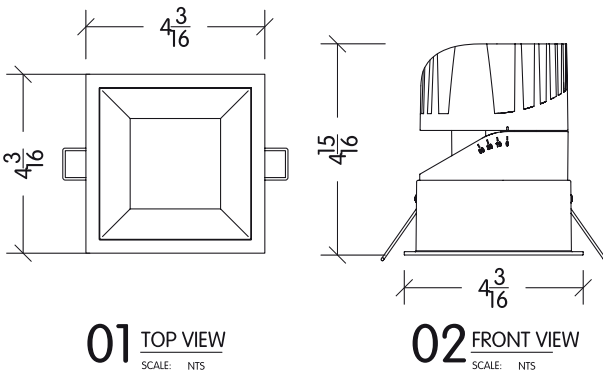

With Trim Cutout 3¹/₄ x 3¹/₄ (95mm x 95mm)

Trimless Cutout 4¹/₈ x 4¹/₈ (105mm x 105mm)

Code example:

CSA4-NIC-T-1-W-9WD-Z-WF-W-10-L-0

| Series | Housing | Overall Height | Trim | Voltage |
|-------------|---------|-------------------|----------|---------------------|
| CSA4 | INT | Remodel | 3.75 in. | T Trim 1 120V |
| | NIC | Non-IC (New) | 3.75 in. | O Trimless 2 240V |
| | ICN | IC (New) | 5 in. | 3 277V |
| | ICA | IC-Airtight (New) | 5 in. | U 120V-277V |
| | CHP | Chicago Plenum | 5 in. | |