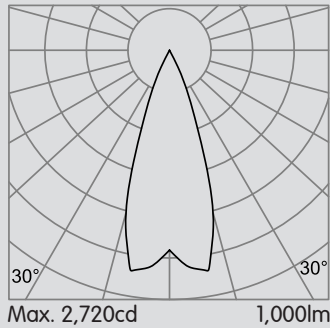

With Trim Cutout 3¹/₄ x 3¹/₄ (95mm x 95mm)

Trimless Cutout 4¹/₈ x 4¹/₈ (105mm x 105mm)

Code example:

CSA4-NIC-T-1-W-9WD-Z-WF-W-10-L-0

| Series | Housing | Overall Height | Trim | Voltage |
|-------------|---------|-------------------|----------|---------------------|
| CSA4 | INT | Remodel | 3.75 in. | T Trim 1 120V |
| | NIC | Non-IC (New) | 3.75 in. | O Trimless 2 240V |
| | ICN | IC (New) | 5 in. | 3 277V |
| | ICA | IC-Airtight (New) | 5 in. | U 120V-277V |
| | CHP | Chicago Plenum | 5 in. | |

Bold Lighting
Atlanta, Georgia, USA
www.boldlighting.us
e: info@boldlighting.us t: +1-833-BOLD-1-US +1-833-265-3187

CHAMELEON S4

Quietly Adjustable

Photometric data: Type C Polar Curves

Flood Distribution 40°

Medium Distribution 25°

Narrow Distribution 15°

10° Zoomable Distribution 10i - 50° 50°

LABELS:

ETL tested to UL standards 1598, Damp / Wet listings
IC/Airtight, compliant. Chicago Plenum Available

CE Certified