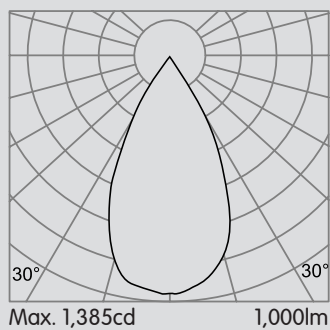

With Trim Cutout 3¹/₄ x 3¹/₄ (95mm x 95mm)

Trimless Cutout 4¹/₈ x 4¹/₈ (105mm x 105mm)

Code example:

CSA4-NIC-T-1-W-9WD-Z-WF-W-10-L-0

| Series | Housing | Overall Height | Trim | Voltage |
|-------------|---------|-------------------|----------|---------------------|
| CSA4 | INT | Remodel | 3.75 in. | T Trim 1 120V |
| | NIC | Non-IC (New) | 3.75 in. | O Trimless 2 240V |
| | ICN | IC (New) | 5 in. | 3 277V |
| | ICA | IC-Airtight (New) | 5 in. | U 120V-277V |
| | CHP | Chicago Plenum | 5 in. | |

Bold Lighting
Atlanta, Georgia, USA
www.boldlighting.us
e: info@boldlighting.us t: +1-833-BOLD-1-US +1-833-265-3187

CHAMELEON S4

Quietly Adjustable

Photometric data: Type C Polar Curves

Flood Distribution 40°

Medium Distribution 25°

Narrow Distribution 15°

10° Zoomable Distribution 10i - 50° 50°

LABELS:

ETL tested to UL standards 1598, Damp / Wet listings
IC/Airtight, compliant. Chicago Plenum Available

CE Certified