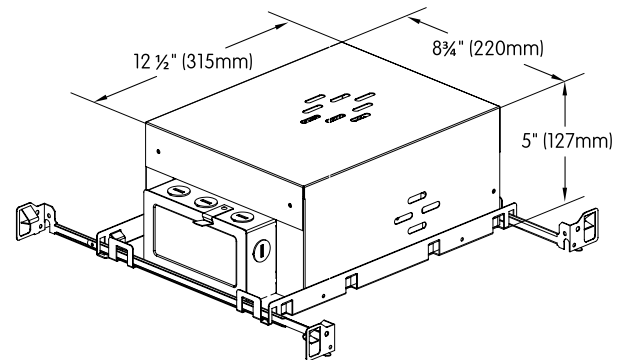

CHAMELEON S4

Quietly Adjustable

Photometric data: Type C Polar Curves

LABELS:

ETL tested to UL standards 1598, Damp / Wet listings
IC/Airtight, compliant. Chicago Plenum Available

CE Certified

CCC Certified to GB7000

JA8 Certified to Title 24 standards

WARRANTY: 5 year limited on LED and driver. See website for details

NON-IC HOUSING

IC HOUSING

AIRTIGHT IC HOUSING

Delivered Lumen Output

Output	Consumption	CRI 80			CRI 90		
		2700K	3000K	4000K	2700 K	3000 K	4000 K
S	15W	1496lm	1966lm	2052lm	1415lm	1756lm	1821lm
H	25 W	2467lm	2641lm	2741lm	2183lm	2218lm	2371lm

Bold Lighting

Atlanta, Georgia, USA
www.boldlighting.us

e: info@boldlighting.us t: +1-833-BOLD-1-US +1-833-265-3187