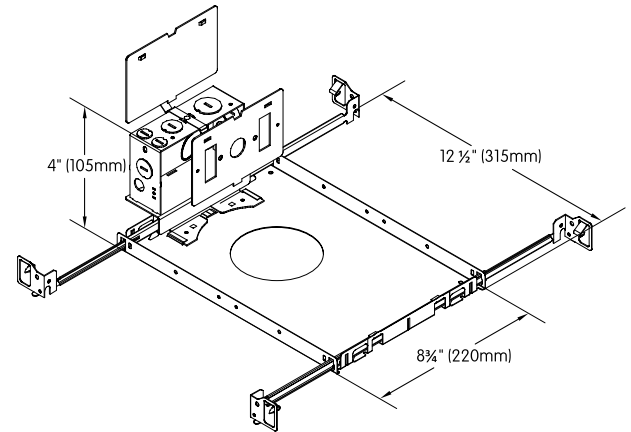

NON-IC HOUSING

IC HOUSING