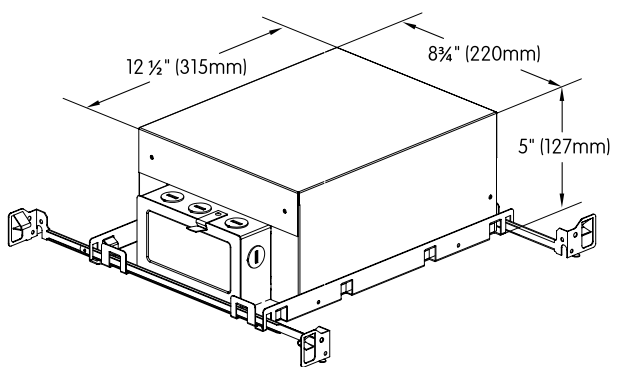

AIRTIGHT IC HOUSING

Delivered Lumen Output

Output	Consumption	CRI 80			CRI 90		
		2700K	3000K	4000K	2700 K	3000 K	4000 K
S	15W	1496lm	1966lm	2052lm	1415lm	1756lm	1821lm
H	25 W	2467lm	2641lm	2741lm	2183lm	2218lm	2371lm

Bold Lighting

Atlanta, Georgia, USA
www.boldlighting.us

e: info@boldlighting.us t: +1-833-BOLD-1-US +1-833-265-3187