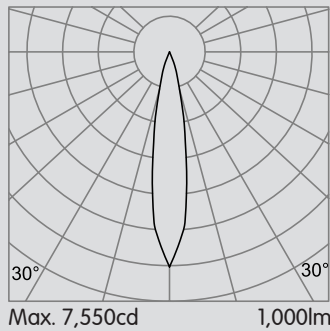

Bold Lighting
Atlanta, Georgia, USA
www.boldlighting.us
e: info@boldlighting.us t: +1-833-BOLD-1-US +1-833-265-3187

CHAMELEON S4

Quietly Adjustable

Photometric data: Type C Polar Curves

Flood Distribution 40°

Medium Distribution 25°

Narrow Distribution 15°

10° Zoomable Distribution 10i - 50° 50°

LABELS:

ETL tested to UL standards 1598, Damp / Wet listings
IC/Airtight, compliant. Chicago Plenum Available

CE Certified