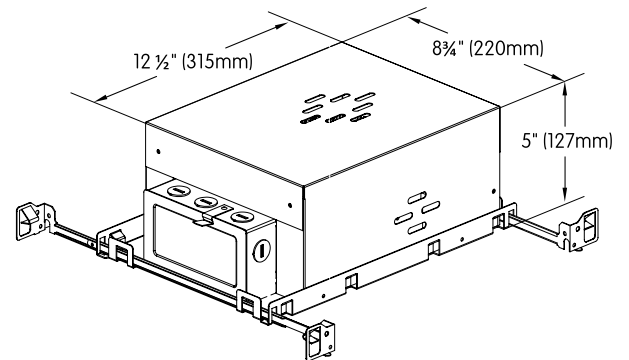

CHAMELEON R4

Quietly Adjustable

Photometric data: Type C Polar Curves

LABELS:

ETL tested to UL standards 1598, Damp / Wet listings
IC/Airtight, compliant. Chicago Plenum Available

CE Certified

CCC Certified to GB7000

JA8 Certified to Title 24 standards

WARRANTY: 5 year limited on LED and driver. See website for details

NON-IC HOUSING

IC HOUSING

AIRTIGHT IC HOUSING

Delivered Lumen Output

Output	Consumption	CRI 80			CRI 90		
		2700K	3000K	4000K	2700 K	3000 K	4000 K
S	15W	1496lm	1966lm	2052lm	1415lm	1756lm	1821lm
H	25 W	2467lm	2641lm	2741lm	2183lm	2218lm	2371lm

Bold Lighting

Atlanta, Georgia, USA
www.boldlighting.us

e: info@boldlighting.us t: +1-833-BOLD-1-US +1-833-265-3187