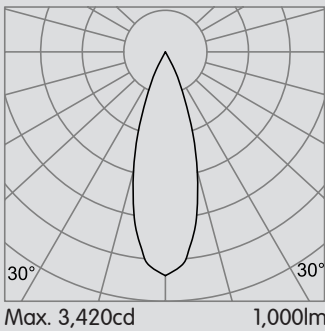

CHAMELEON R4

Quietly Adjustable

Photometric data: Type C Polar Curves

Flood Distribution 40°

Medium Distribution 25°

Narrow Distribution 15°

10° Zoomable Distribution 10i - 50° 50°

LABELS: