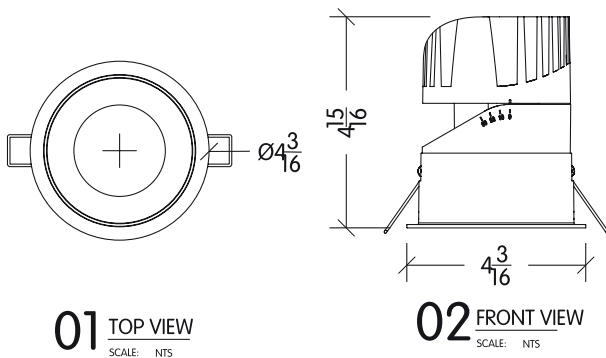

CHAMELEON R4

Quietly Adjustable

With Trim Cutout Ø 3"1/4 (95mm)

Trimless Cutout Ø 4"1/8 (105mm)

Spec-grade performance LED downlights. Optimal for hospitality, commercial, high-end residential and corporate projects. Chameleon downlights offer a high output, precise optics, a wide range of mounting options, reflector finishes, and optical accessories.

Code example:

CRA4-NIC-T-1-W-9WD-Z-WF-W-10-L-0

| Series | Housing | Overall Height | Trim | Voltage |
|--------|-----------------------|----------------|------------|-------------|
| CRA4 | INT Remodel | 3.75 in. | T Trim | 1 120V |
| | NIC Non-IC (New) | 3.75 in. | 0 Trimless | 2 240V |
| | ICN IC (New) | 5 in. | | 3 277V |
| | ICA IC-Airtight (New) | 5 in. | | U 120V-277V |
| | CHP Chicago Plenum | 5 in. | | |

CHAMELEON R4

Quietly Adjustable

Photometric data: Type C Polar Curves

Flood Distribution 40°

Medium Distribution 25°

Narrow Distribution 15°

10° Zoomable Distribution 10i - 50° 50°

LABELS: