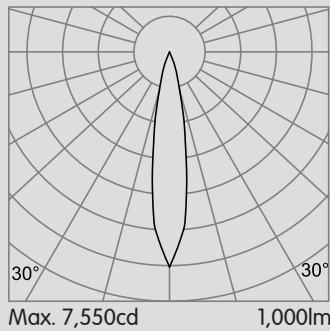

CHAMELEON R4

Quietly Adjustable

Photometric data: Type C Polar Curves

Flood Distribution 40°

Medium Distribution 25°

Narrow Distribution 15°

10° Zoomable Distribution 10i - 50° 50°

LABELS: