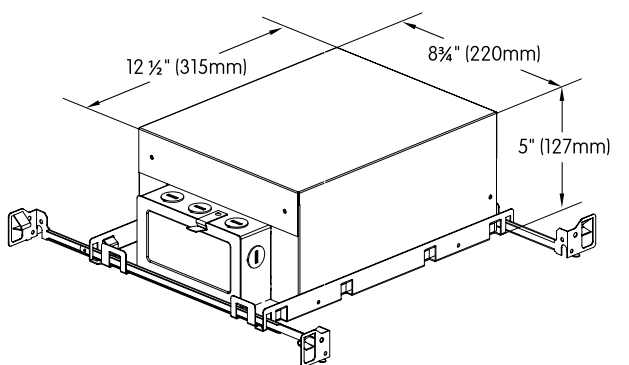

AIRTIGHT IC HOUSING

Delivered Lumen Output

Output	Consumption	CRI 80			CRI 90		
		2700K	3000K	4000K	2700 K	3000 K	4000 K
S	15W	1496lm	1966lm	2052lm	1415lm	1756lm	1821lm
H	25 W	2467lm	2641lm	2741lm	2183lm	2218lm	2371lm

Bold Lighting

Atlanta, Georgia, USA
www.boldlighting.us

e: info@boldlighting.us t: +1-833-BOLD-1-US +1-833-265-3187