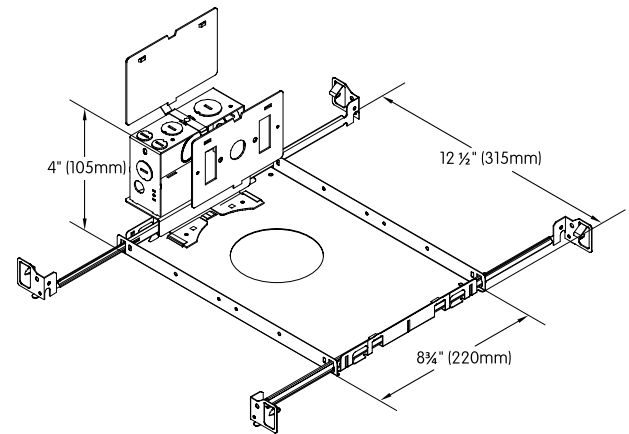

NON-IC HOUSING

IC HOUSING