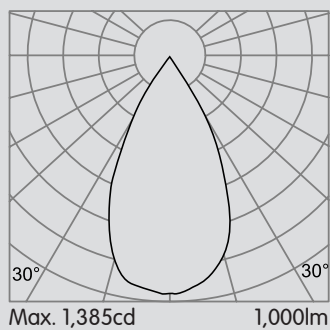

CHAMELEON R4

Quietly Adjustable

Photometric data: Type C Polar Curves

Flood Distribution 40°

Medium Distribution 25°

Narrow Distribution 15°

10° Zoomable Distribution 10i - 50° 50°

LABELS: