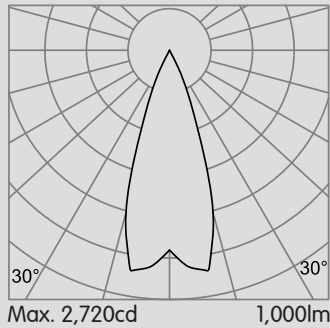

CHAMELEON R4

Quietly Adjustable

Photometric data: Type C Polar Curves

Flood Distribution 40°

Medium Distribution 25°

Narrow Distribution 15°

10° Zoomable Distribution 10i - 50° 50°

LABELS: