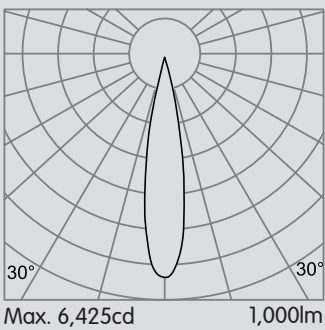

CHAMELEON R4

Quietly Adjustable

Photometric data: Type C Polar Curves

Flood Distribution 40°

Medium Distribution 25°

Narrow Distribution 15°

10° Zoomable Distribution 10i - 50° 50°

LABELS: