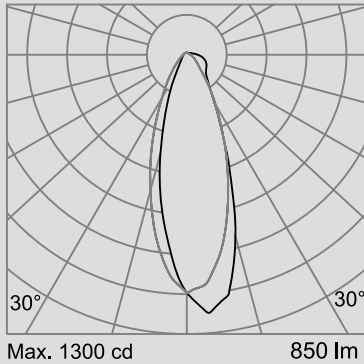

Notes:

* Denotes Delivered Output at 4,000°K CRI+80

¹ Denotes output specific to Dim-to-Warm and Tunable White features.

² Dim-to-Warm and Tunable White only available in CRI +90.

Check with Factory for Lead-times.

Bold Lighting reserves the right to make technical changes without notice.

Photometric data: Type C Polar Curves

Wallwash Distribution

Wallwasher optimal spacing

Plan View

Delivered Lumen Output

Output	Consumption	CRI 80			CRI 90		
		2700K	3000K	4000K	2700 K	3000 K	4000 K
S	9W	896lm	944lm	984lm	796lm	944lm	832lm
H	13 W	1200lm	1268lm	1320lm	1000lm	1064lm	1120lm