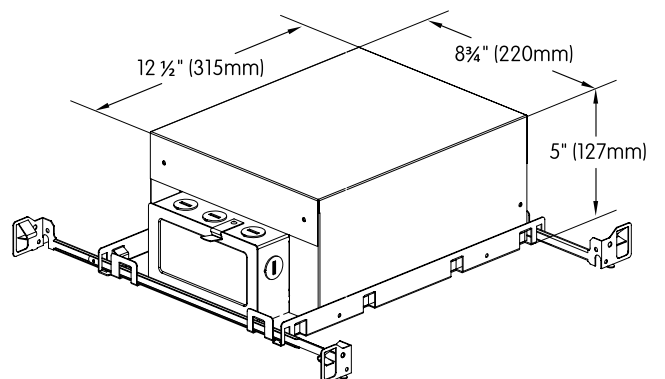

AIRTIGHT IC HOUSING

Bold Lighting

Atlanta, Georgia, USA
www.boldlighting.us

e: info@boldlighting.us t: +1-833-BOLD-1-US +1-833-265-3187