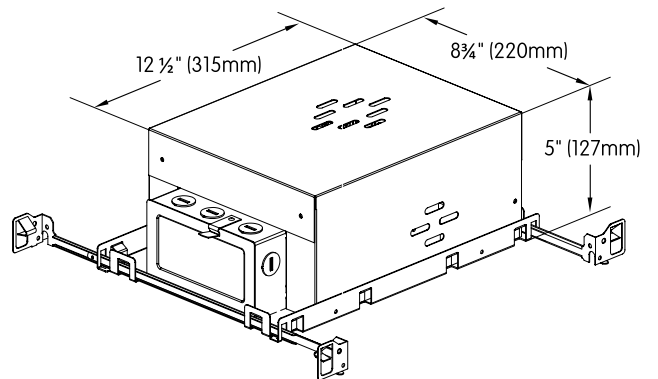

Photometric data: Type C Polar Curves

Delivered Lumen Output

Output	Consumption	CRI 80			CRI 90		
		2700K	3000K	4000K	2700 K	3000 K	4000 K
S	9W	896lm	944lm	984lm	796lm	944lm	832lm
H	13 W	1200lm	1268lm	1320lm	1000lm	1064lm	1120lm

NON-IC HOUSING

LABELS:

ETL tested to UL standards 1598, Dry/Wet listings

IC/Airtight, compliant. Chicago Plenum Available

CE Certified

CCC Certified to GB7000

TITLE 24 COMPLIANT
JA8 Certified to Title 24 standards

WARRANTY: 5 year limited on LED and driver. See website for details

IC HOUSING

AIRTIGHT IC HOUSING

Bold Lighting

Atlanta, Georgia, USA
www.boldlighting.us

e: info@boldlighting.us t: +1-833-BOLD-1-US +1-833-265-3187