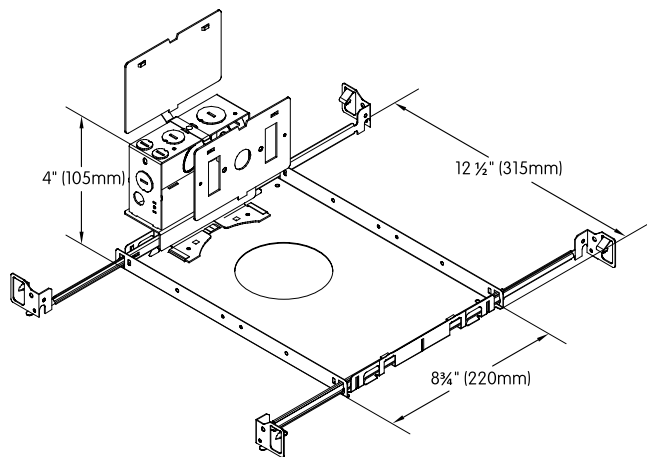

NON-IC HOUSING

LABELS:

ETL tested to UL standards 1598, Dry/Wet listings

IC/Airtight, compliant. Chicago Plenum Available

CE Certified

CCC Certified to GB7000

TITLE 24 COMPLIANT
JA8 Certified to Title 24 standards

WARRANTY: 5 year limited on LED and driver. See website for details