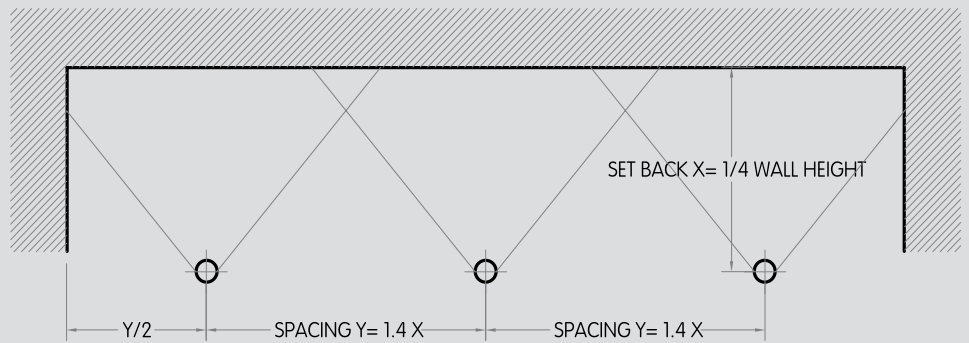

Bold Lighting reserves the right to make technical changes without notice.

Photometric data: Type C Polar Curves

Wallwash Distribution

Wallwasher optimal spacing

Plan View

Delivered Lumen Output

Output	Consumption	CRI 80			CRI 90		
		2700K	3000K	4000K	2700 K	3000 K	4000 K
S	9W	896lm	944lm	984lm	796lm	944lm	832lm
H	13 W	1200lm	1268lm	1320lm	1000lm	1064lm	1120lm