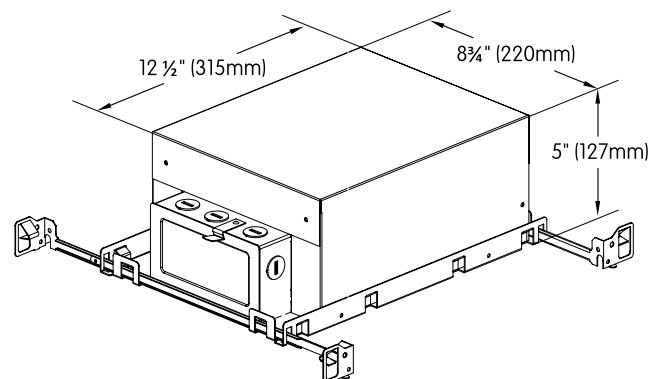

AIRTIGHT IC HOUSING

Bold Lighting

Atlanta, Georgia, USA
www.boldlighting.us

e: info@boldlighting.us t: +1-833-BOLD-1-US +1-833-265-3187