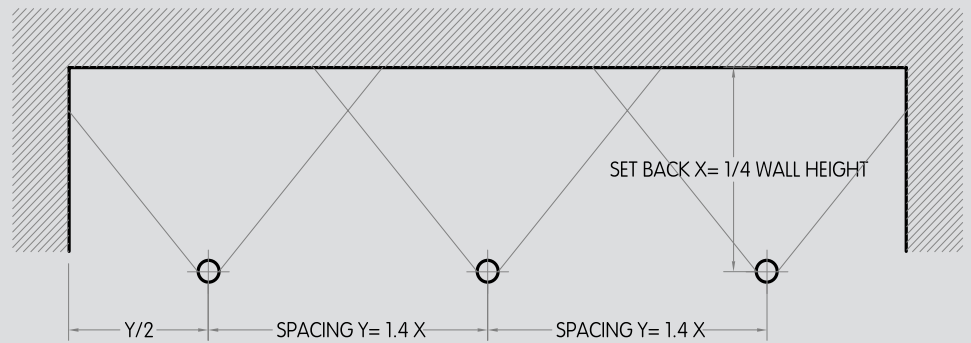

Wallwasher optimal spacing

Plan View

Delivered Lumen Output

Output	Consumption	CRI 80			CRI 90		
		2700K	3000K	4000K	2700 K	3000 K	4000 K
S	9W	896lm	944lm	984lm	796lm	944lm	832lm
H	13 W	1200lm	1268lm	1320lm	1000lm	1064lm	1120lm