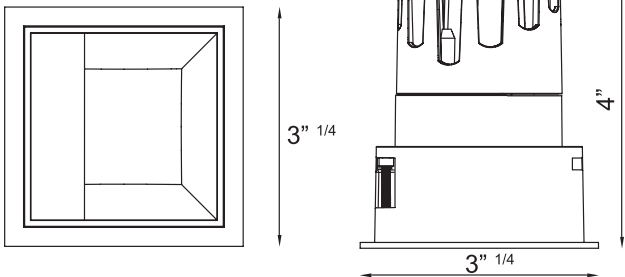

Code example:

QuW-NIC-1-T-W-WD-9-W-WF-W-1-S-0

Series	Housing	H*	Voltage	Trim
QuW	INT Remodel	4 in.	1 120V	T Trim
	NIC Non-IC (New)	4 in.	2 240V	0 Trimless
	ICN IC (New)	5 in.	3 277V	M Millwork
	ICA IC-Airtight (New)	7 in.	U Unv.	
	CHP Chicago Plenum	7 in.		