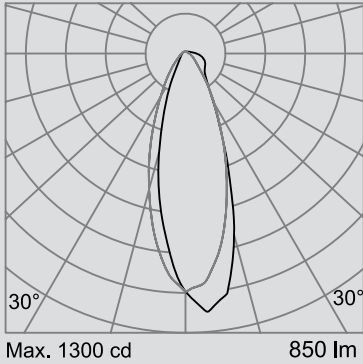

Photometric data: Type C Polar Curves

Wallwash Distribution