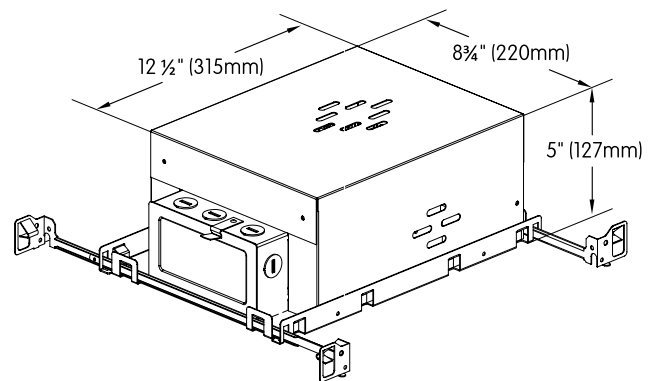

Photometric data: Type C Polar Curves

Wallwash Distribution

Wallwasher optimal spacing

Plan View

Delivered Lumen Output

Output	Consumption	CRI 80			CRI 90		
		2700K	3000K	4000K	2700 K	3000 K	4000 K
S	9W	896lm	944lm	984lm	796lm	944lm	832lm
H	13 W	1200lm	1268lm	1320lm	1000lm	1064lm	1120lm

NON-IC HOUSING

LABELS:

ETL tested to UL standards 1598, Dry/Wet listings
IC/Airtight, compliant. Chicago Plenum Available

CE Certified

CCC Certified to GB7000

TITLE 24 COMPLIANT
JA8 Certified to Title 24 standards

WARRANTY: 5 year limited on LED and driver. See website for details

IC HOUSING

AIRTIGHT IC HOUSING

Bold Lighting

Atlanta, Georgia, USA
www.boldlighting.us

e: info@boldlighting.us t: +1-833-BOLD-1-US +1-833-265-3187