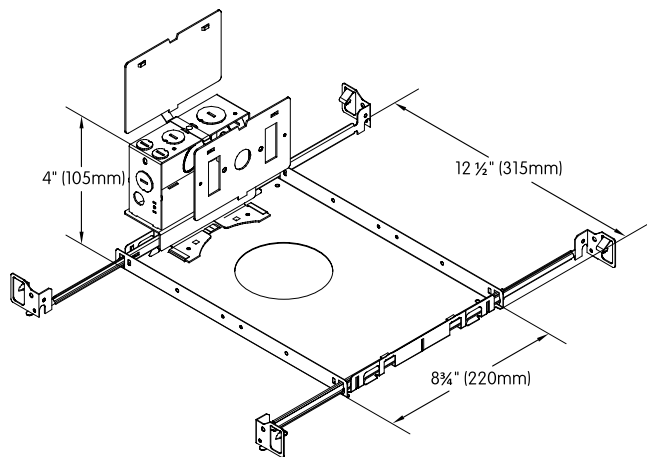

NON-IC HOUSING

LABELS:

ETL tested to UL standards 1598, Dry/Wet listings
IC/Airtight, compliant. Chicago Plenum Available

CE Certified

CCC Certified to GB7000

TITLE 24 COMPLIANT
JA8 Certified to Title 24 standards

WARRANTY: 5 year limited on LED and driver. See website for details