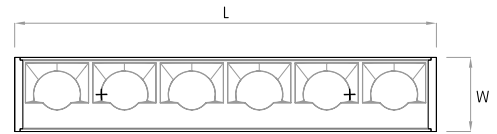

15° Wallgrazer

MOUNTING FLEXIBILITY

SURFACE MOUNTED

Actual

L = 12³/₁₆" | 24¹/₈" | 35¹⁵/₁₆" | 47³/₄" | 59⁹/₁₆" | Continuous runs

W = 2³/₁₆"

H = 2⁵/₈"

PENDANT

Actual

L = 12³/₁₆" | 24¹/₈" | 35¹⁵/₁₆" | 47³/₄" | 59⁹/₁₆" | Continuous runs

W = 2³/₁₆"

H = 2⁵/₈"

X = 59" or 118"

Note:

Pendants are provided with a default 5ft gray electric feed. Please request a modification if a different length or color is required.