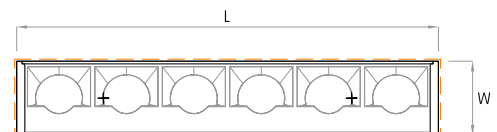

Actual

L = 12³/₁₆" | 24¹/₈" | 35¹⁵/₁₆" | 47³/₄" | 59⁹/₁₆" | Continuous runs

W = 2³/₁₆"

H = 2⁵/₈"

X = 59" or 118"

Note:

Pendants are provided with a default 5ft gray electric feed. Please request a modification if a different length or color is required.

MILLWORK

Actual

L = 12³/₁₆" | 24¹/₈" | 35¹⁵/₁₆" | 47³/₄" | 59⁹/₁₆" | Continuous runs

W = 2³/₁₆"

H = 2⁵/₈"

DELIVERED LUMEN OUTPUT

Per Linear Foot

Output Watts CRI +90

TUNABLE WHITE 2700K-5000K		2700K	5000K
U	10W	740 lm	740 lm
A	20W	1355 lm	1355 lm

DIMENSIONS TABLE

		12"		24"		36"		48"		60"				
		Height		Width		Actual Length								
Surface Mounted	mm	inch	mm	inch	mm	inch	mm	inch	mm	inch	mm	inch	mm	inch
		65	2 ^{5/8}	55	2 ^{3/16}	313	12 ^{3/16}	613	24 ^{1/8}	913	35 ^{15/16}	1213	47 ^{3/4}	1513
Pendant	65	2 ^{5/8}	55	2 ^{3/16}	313	12 ^{3/16}	613	24 ^{1/8}	913	35 ^{15/16}	1213	47 ^{3/4}	1513	59 ^{9/16}
Millwork	65	2 ^{5/8}	55	2 ^{3/16}	313	12 ^{3/16}	613	24 ^{1/8}	913	35 ^{15/16}	1213	47 ^{3/4}	1513	59 ^{9/16}