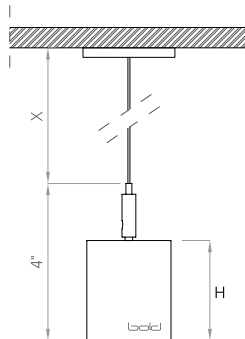

15° Wallgrazer

MOUNTING FLEXIBILITY

SURFACE MOUNTED

Actual

L = 12³/₁₆" | 24¹/₈" | 35¹⁵/₁₆" | 47³/₄" | 59⁹/₁₆" | Continuous runs

W = 2³/₁₆"

H = 2⁵/₈"

PENDANT

Actual

L = 12³/₁₆" | 24¹/₈" | 35¹⁵/₁₆" | 47³/₄" | 59⁹/₁₆" | Continuous runs

W = 2³/₁₆"

H = 2⁵/₈"

X = 59" or 118"

Note:

Pendants are provided with a default 5ft gray electric feed. Please request a modification if a different length or color is required.

TUNABLE WHITE 2700K-5000K		2700K	5000K
U	10W	740 lm	740 lm
A	20W	1355 lm	1355 lm

DIMENSIONS TABLE

		12"		24"		36"		48"		60"				
		Height		Width		Actual Length								
Surface Mounted	mm	inch	mm	inch	mm	inch	mm	inch	mm	inch	mm	inch	mm	inch
		65	2 ^{5/8}	55	2 ^{3/16}	313	12 ^{3/16}	613	24 ^{1/8}	913	35 ^{15/16}	1213	47 ^{3/4}	1513
Pendant	65	2 ^{5/8}	55	2 ^{3/16}	313	12 ^{3/16}	613	24 ^{1/8}	913	35 ^{15/16}	1213	47 ^{3/4}	1513	59 ^{9/16}
Millwork	65	2 ^{5/8}	55	2 ^{3/16}	313	12 ^{3/16}	613	24 ^{1/8}	913	35 ^{15/16}	1213	47 ^{3/4}	1513	59 ^{9/16}