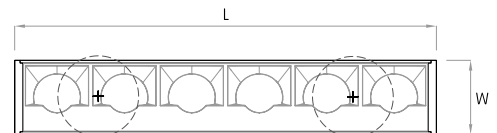

15° Wallgrazer

MOUNTING FLEXIBILITY

SURFACE MOUNTED

Actual

L = 12³/₁₆" | 24¹/₈" | 35¹⁵/₁₆" | 47³/₄" | 59⁹/₁₆" | Continuous runs

W = 2³/₁₆"

H = 2⁵/₈"

PENDANT

Actual

L = 12³/₁₆" | 24¹/₈" | 35¹⁵/₁₆" | 47³/₄" | 59⁹/₁₆" | Continuous runs

W = 2³/₁₆"

H = 2⁵/₈"

X = 59" or 118"

Note:

Pendants are provided with a default 5ft gray electric feed. Please request a modification if a different length or color is required.