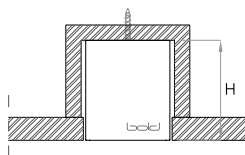

MOUNTING FLEXIBILITY

SURFACE MOUNTED

Actual

L = 12³/₁₆" | 24¹/₈" | 35¹⁵/₁₆" | 47³/₄" | 59⁹/₁₆" | Continuous runs

W = 2³/₁₆"

H = 2⁵/₈"

PENDANT

Actual

L = 12³/₁₆" | 24¹/₈" | 35¹⁵/₁₆" | 47³/₄" | 59⁹/₁₆" | Continuous runs

W = 2³/₁₆"

H = 2⁵/₈"

X = 59" or 118"

Note:

Pendants are provided with a default 5ft gray electric feed. Please request a modification if a different length or color is required.

MILLWORK

Actual

L = 12³/₁₆" | 24¹/₈" | 35¹⁵/₁₆" | 47³/₄" | 59⁹/₁₆" | Continuous runs

W = 2³/₁₆"

H = 2⁵/₈"