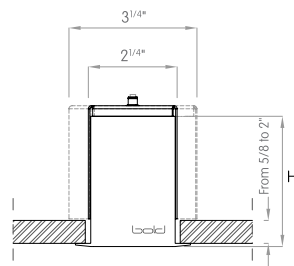

15° Wallgrazer

MOUNTING FLEXIBILITY

SURFACE MOUNTED

Actual

L= 12^{1/8"} | 23^{15/16"} | 35^{3/4"} | 47^{9/16"} | 59^{3/8"} | Continuous runs

W= 2^{3/16"}

H= 3^{3/8"}

RECESSED WITH TRIM

Actual

L= 12^{15/16"} | 24^{3/4"} | 36^{1/2"} | 48^{3/8"} | 60^{3/16"} | Continuous runs

W= 3"

H= 3^{3/8"}

RECESSED TRIMLESS

Actual

L= 13^{11/16"} | 25^{1/2"} | 37^{5/16"} | 49^{1/8"} | 60^{15/16"} | Continuous runs

W= 3^{3/4"}

H= 3^{3/8"}

MOUNTING FLEXIBILITY

Actual

L= 12¹/₈" | 23¹⁵/₁₆" | 35³/₄" | 47⁹/₁₆" | 59³/₈" | Continuous runs

W= 2³/₁₆"

H= 3³/₈"

X= 59" or 118"