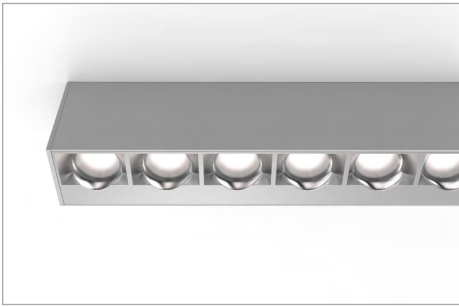

MOUNTING FLEXIBILITY

SURFACE MOUNTED