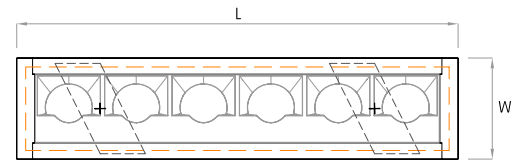

15° Wallgrazer

MOUNTING FLEXIBILITY

SURFACE MOUNTED

Actual

L= 12^{1/8"} | 23^{15/16"} | 35^{3/4"} | 47^{9/16"} | 59^{3/8"} | Continuous runs

W= 2^{3/16"}

H= 3^{3/8"}

RECESSED WITH TRIM

Actual

L= 12^{15/16"} | 24^{3/4"} | 36^{1/2"} | 48^{3/8"} | 60^{3/16"} | Continuous runs

W= 3"

H= 3^{3/8"}

RECESSED TRIMLESS

Actual

L= 13^{11/16"} | 25^{1/2"} | 37^{5/16"} | 49^{1/8"} | 60^{15/16"} | Continuous runs