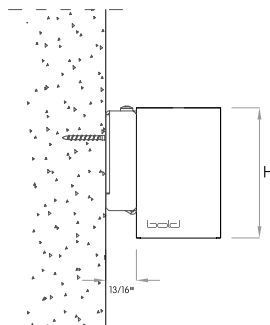

W= 3^{3/4"}

H= 3^{3/8"}

MOUNTING FLEXIBILITY

Actual

L= 12¹/₈" | 23¹⁵/₁₆" | 35³/₄" | 47⁹/₁₆" | 59³/₈" | Continuous runs

W= 2³/₁₆"

H= 3³/₈"

X= 59" or 118"

Note: Pendants are provided with a default 5ft gray electric feed. Please request a modification if a different length or color is required.

(L+¹/₈" x W+¹/₈")

Actual

L= 12¹/₈" | 23¹⁵/₁₆" | 35³/₄" | 47⁹/₁₆" | 59³/₈" | Continuous runs

W= 2³/₁₆"

H= 3³/₈"

Actual

L= 12¹/₈" | 23¹⁵/₁₆" | 35³/₄" | 47⁹/₁₆" | 59³/₈" | Continuous runs

W= 2³/₁₆"

H= 3³/₈"

DELIVERED LUMEN OUTPUT

Per Linear Foot