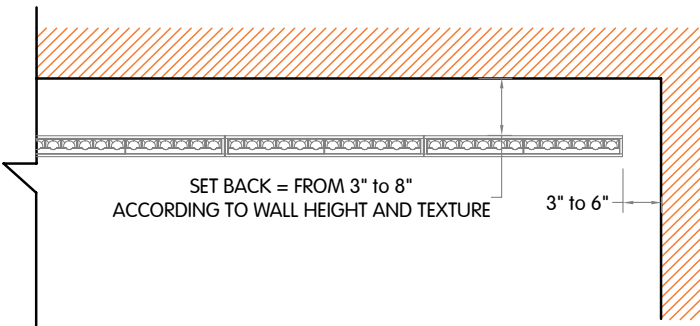

Billet wallgrazer delivers maximum performance for emphasizing textured and rough vertical surfaces. The standard output illuminates walls up to 14'-0" with outstanding transversal and longitudinal glare control.

15° Wallgrazer