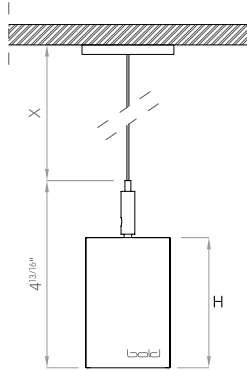

Actual

L= 12^{15/16"} | 24^{3/4"} | 36^{1/2"} | 48^{3/8"} | 60^{3/16"} | Continuous runs

W= 3"

H= 3^{3/8"}

RECESSED TRIMLESS

Actual

L= 13^{11/16"} | 25^{1/2"} | 37^{5/16"} | 49^{1/8"} | 60^{15/16"} | Continuous runs

W= 3^{3/4"}

H= 3^{3/8"}

MOUNTING FLEXIBILITY

Actual

L= 12¹/₈" | 23¹⁵/₁₆" | 35³/₄" | 47⁹/₁₆" | 59³/₈" | Continuous runs

W= 2³/₁₆"

H= 3³/₈"

X= 59" or 118"