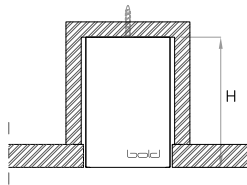

MOUNTING FLEXIBILITY

Actual

L= 12¹/₈" | 23¹⁵/₁₆" | 35³/₄" | 47⁹/₁₆" | 59³/₈" | Continuous runs

W= 2³/₁₆"

H= 3³/₈"

X= 59" or 118"

Note: Pendants are provided with a default 5ft gray electric feed. Please request a modification if a different length or color is required.

(L+¹/₈" x W+¹/₈")

Actual

L= 12¹/₈" | 23¹⁵/₁₆" | 35³/₄" | 47⁹/₁₆" | 59³/₈" | Continuous runs

W= 2³/₁₆"

H= 3³/₈"

Actual

L= 12¹/₈" | 23¹⁵/₁₆" | 35³/₄" | 47⁹/₁₆" | 59³/₈" | Continuous runs

W= 2³/₁₆"

H= 3³/₈"