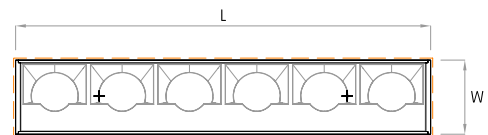

W= 3^{3/4"}

H= 3^{3/8"}

MOUNTING FLEXIBILITY

Actual

L= 12¹/₈" | 23¹⁵/₁₆" | 35³/₄" | 47⁹/₁₆" | 59³/₈" | Continuous runs

W= 2³/₁₆"

H= 3³/₈"

X= 59" or 118"

Note: Pendants are provided with a default 5ft gray electric feed. Please request a modification if a different length or color is required.

(L+¹/₈" x W+¹/₈")

Actual

L= 12¹/₈" | 23¹⁵/₁₆" | 35³/₄" | 47⁹/₁₆" | 59³/₈" | Continuous runs

W= 2³/₁₆"

H= 3³/₈"

Actual

L= 12¹/₈" | 23¹⁵/₁₆" | 35³/₄" | 47⁹/₁₆" | 59³/₈" | Continuous runs

W= 2³/₁₆"

H= 3³/₈"

DELIVERED LUMEN OUTPUT

Per Linear Foot