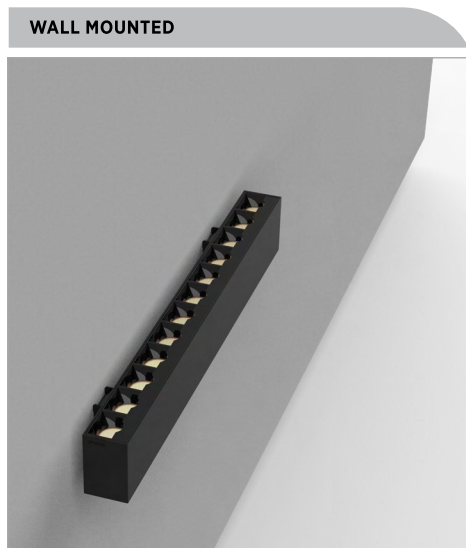

Actual

L= 12¹/₈" | 23¹⁵/₁₆" | 35³/₄" | 47⁹/₁₆" | 59³/₈" | Continuous runs

W= 2³/₁₆"

H= 3³/₈"