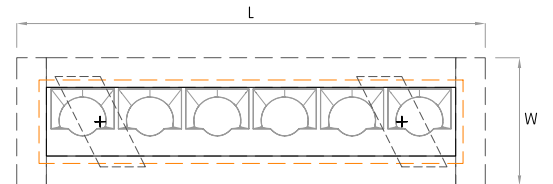

Actual

L= 12^{15/16"} | 24^{3/4"} | 36^{1/2"} | 48^{3/8"} | 60^{3/16"} | Continuous runs

W= 3"

H= 3^{3/8"}

RECESSED TRIMLESS

Actual

L= 13^{11/16"} | 25^{1/2"} | 37^{5/16"} | 49^{1/8"} | 60^{15/16"} | Continuous runs

W= 3^{3/4"}

H= 3^{3/8"}

MOUNTING FLEXIBILITY

Actual

L= 12¹/₈" | 23¹⁵/₁₆" | 35³/₄" | 47⁹/₁₆" | 59³/₈" | Continuous runs

W= 2³/₁₆"

H= 3³/₈"

X= 59" or 118"