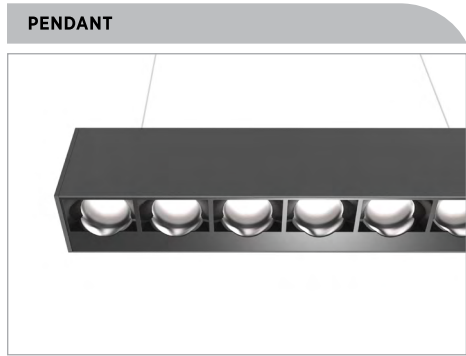

MOUNTING FLEXIBILITY