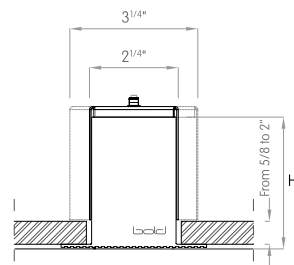

Actual

L= 12^{15/16"} | 24^{3/4"} | 36^{1/2"} | 48^{3/8"} | 60^{3/16"} | Continuous runs

W= 3"

H= 3^{3/8"}

RECESSED TRIMLESS

Actual

L= 13^{11/16"} | 25^{1/2"} | 37^{5/16"} | 49^{1/8"} | 60^{15/16"} | Continuous runs

W= 3^{3/4"}

H= 3^{3/8"}

MOUNTING FLEXIBILITY

Actual

L= 12¹/₈" | 23¹⁵/₁₆" | 35³/₄" | 47⁹/₁₆" | 59³/₈" | Continuous runs

W= 2³/₁₆"

H= 3³/₈"

X= 59" or 118"