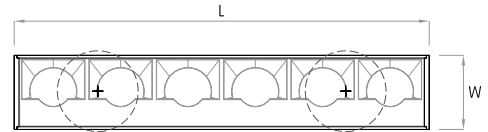

Actual

L= 12^{15/16"} | 24^{3/4"} | 36^{1/2"} | 48^{3/8"} | 60^{3/16"} | Continuous runs

W= 3"

H= 3^{3/8"}

RECESSED TRIMLESS

Actual

L= 13^{11/16"} | 25^{1/2"} | 37^{5/16"} | 49^{1/8"} | 60^{15/16"} | Continuous runs

W= 3^{3/4"}

H= 3^{3/8"}

MOUNTING FLEXIBILITY

Actual

L= 12¹/₈" | 23¹⁵/₁₆" | 35³/₄" | 47⁹/₁₆" | 59³/₈" | Continuous runs

W= 2³/₁₆"

H= 3³/₈"

X= 59" or 118"