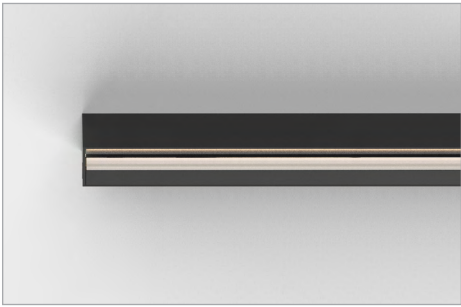

MOUNTING FLEXIBILITY

SURFACE MOUNTED