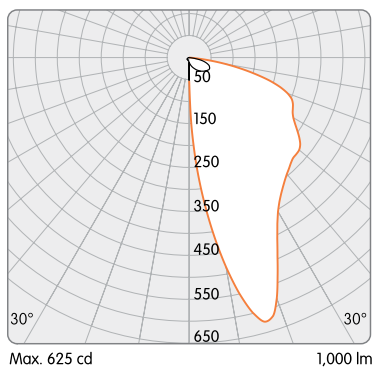

The Stealth Reflector provides even illumination of vertical surfaces with a flexible set back of 1/5 of the wall height and an offset to spacing ratio of 1:1. Stealth's optics are designed to wash large areas where exceptional uniformity and a quiet ceiling is required.

Stealth Reflector