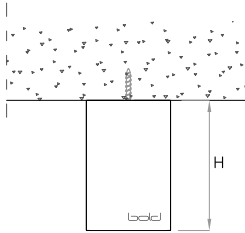

MOUNTING FLEXIBILITY

SURFACE MOUNTED