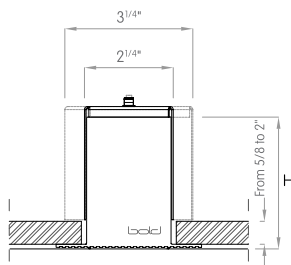

## RECESSED WITH TRIM

Actual

L= 12<sup>15/16"</sup> | 24<sup>3/4"</sup> | 36<sup>1/2"</sup> | 48<sup>3/8"</sup> | 60<sup>3/16"</sup> | Continuous runs

W= 3"

H= 3<sup>3/8"</sup>

## RECESSED TRIMLESS

Actual

L= 13<sup>11/16"</sup> | 25<sup>1/2"</sup> | 37<sup>5/16"</sup> | 49<sup>1/8"</sup> | 60<sup>15/16"</sup> | Continuous runs

W= 3<sup>3/4"</sup>

H= 3<sup>3/8"</sup>