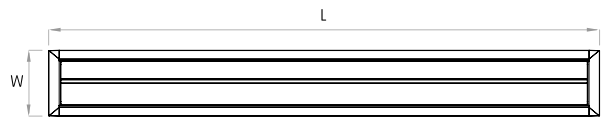

## RECESSED WITH TRIM

Actual

L= 12<sup>15/16"</sup> | 24<sup>3/4"</sup> | 36<sup>1/2"</sup> | 48<sup>3/8"</sup> | 60<sup>3/16"</sup> | Continuous runs

W= 3"

H= 3<sup>3/8"</sup>

## RECESSED TRIMLESS

Actual

L= 13<sup>11/16"</sup> | 25<sup>1/2"</sup> | 37<sup>5/16"</sup> | 49<sup>1/8"</sup> | 60<sup>15/16"</sup> | Continuous runs

W= 3<sup>3/4"</sup>

H= 3<sup>3/8"</sup>