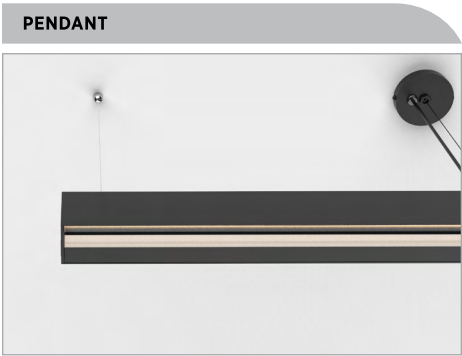

MOUNTING FLEXIBILITY