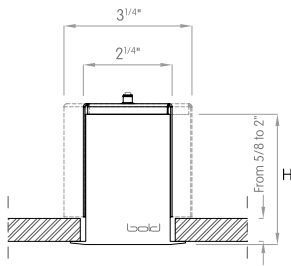

## SURFACE MOUNTED

Actual

L= 12<sup>1/8"</sup> | 23<sup>15/16"</sup> | 35<sup>3/4"</sup> | 47<sup>9/16"</sup> | 59<sup>3/8"</sup> | Continuous runs

W= 2<sup>3/16"</sup>

H= 3<sup>3/8"</sup>

## RECESSED WITH TRIM

Actual

L= 12<sup>15/16"</sup> | 24<sup>3/4"</sup> | 36<sup>1/2"</sup> | 48<sup>3/8"</sup> | 60<sup>3/16"</sup> | Continuous runs

W= 3"

H= 3<sup>3/8"</sup>