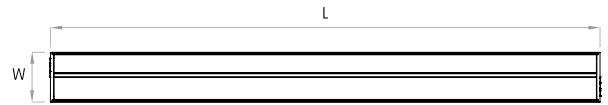

## SURFACE MOUNTED

Actual

L= 12<sup>1/8"</sup> | 23<sup>15/16"</sup> | 35<sup>3/4"</sup> | 47<sup>9/16"</sup> | 59<sup>3/8"</sup> | Continuous runs

W= 2<sup>3/16"</sup>

H= 3<sup>3/8"</sup>

## RECESSED WITH TRIM

Actual

L= 12<sup>15/16"</sup> | 24<sup>3/4"</sup> | 36<sup>1/2"</sup> | 48<sup>3/8"</sup> | 60<sup>3/16"</sup> | Continuous runs

W= 3"

H= 3<sup>3/8"</sup>