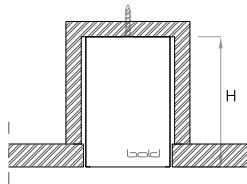

MOUNTING FLEXIBILITY

Actual

L= 12¹/₈" | 23¹⁵/₁₆" | 35³/₄" | 47⁹/₁₆" | 59³/₈" | Continuous runs

W= 2³/₁₆"

H= 3³/₈"

X= 59" or 118"

Note: Pendants are provided with a default 5ft gray electric feed. Please request a modification if a different length or color is required.

(L+¹/₈" x W+¹/₈"

Actual

L= 12¹/₈" | 23¹⁵/₁₆" | 35³/₄" | 47⁹/₁₆" | 59³/₈" | Continuous runs

W= 2³/₁₆"

H= 3³/₈"