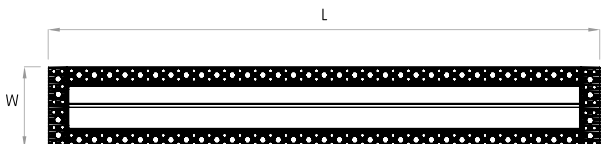

## RECESSED WITH TRIM

Actual

L= 12<sup>15/16"</sup> | 24<sup>3/4"</sup> | 36<sup>1/2"</sup> | 48<sup>3/8"</sup> | 60<sup>3/16"</sup> | Continuous runs

W= 3"

H= 3<sup>3/8"</sup>

## RECESSED TRIMLESS

Actual

L= 13<sup>11/16"</sup> | 25<sup>1/2"</sup> | 37<sup>5/16"</sup> | 49<sup>1/8"</sup> | 60<sup>15/16"</sup> | Continuous runs

W= 3<sup>3/4"</sup>

H= 3<sup>3/8"</sup>