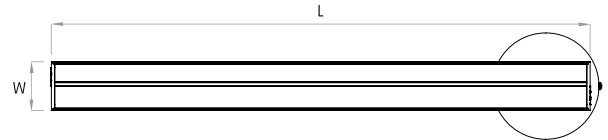

Actual

L= 12¹/₈" | 23¹⁵/₁₆" | 35³/₄" | 47⁹/₁₆" | 59³/₈" | Continuous runs

W= 2³/₁₆"

H= 3³/₈"

X= 59" or 118"

Note: Pendants are provided with a default 5ft gray electric feed. Please request a modification if a different length or color is required.

(L+¹/₈" x W+¹/₈"