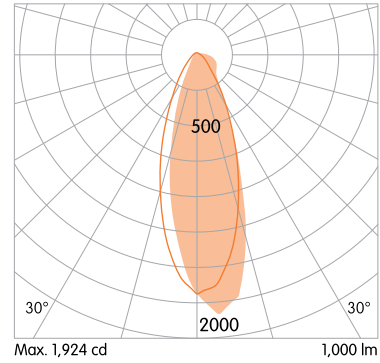

Billet wallwash provides even illumination of vertical surfaces with a flexible setback of 1/8 to 1/6 of the wall height. This optic is ideal for washing large areas where exceptional uniformity is required.

Wallwasher