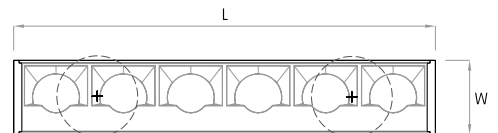

PENDANT

Actual (mm)

L= 313 | 613 | 913 | 1213 | 1513 | Continuous runs

W= 55

H= 65

X= 1500 or 3000

Note:

Pendants are provided with a default 5ft gray electric feed. Please request a modification if a different length or color is required.