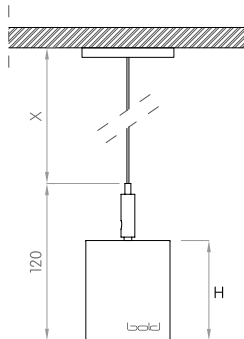

Wallwasher

MOUNTING FLEXIBILITY

Per Millimeter

SURFACE MOUNTED

Actual (mm)

L= 313 | 613 | 913 | 1213 | 1513 | Continuous runs

W= 55

H= 65

PENDANT

Actual (mm)

L= 313 | 613 | 913 | 1213 | 1513 | Continuous runs

W= 55

H= 65

X= 1500 or 3000

Note:

Pendants are provided with a default 5ft gray electric feed. Please request a modification if a different length or color is required.