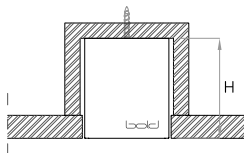

MOUNTING FLEXIBILITY

Per Millimeter

SURFACE MOUNTED

Actual (mm)

L= 313 | 613 | 913 | 1213 | 1513 | Continuous runs

W= 55

H= 65

PENDANT

Actual (mm)

L= 313 | 613 | 913 | 1213 | 1513 | Continuous runs

W= 55

H= 65

X= 1500 or 3000

Note:

Pendants are provided with a default 5ft gray electric feed. Please request a modification if a different length or color is required.

MILLWORK

Actual (mm)

L= 313 | 613 | 913 | 1213 | 1513 | Continuous runs

W= 55

H= 65