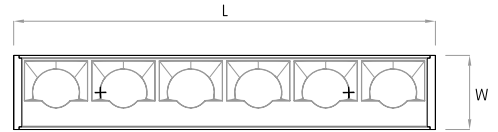

Wallwasher

MOUNTING FLEXIBILITY

Per Millimeter

SURFACE MOUNTED

Actual (mm)

L= 313 | 613 | 913 | 1213 | 1513 | Continuous runs

W= 55

H= 65