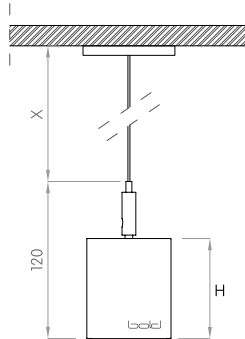

15° Wallgrazer

MOUNTING FLEXIBILITY

Per Millimeter

SURFACE MOUNTED

Actual (mm)

L= 313 | 613 | 913 | 1213 | 1513 | 1813 | 2113 | 2413 | 2713
3013 | Continuous runs

W= 55

H= 65

PENDANT

Actual (mm)

L= 313 | 613 | 913 | 1213 | 1513 | 1813 | 2113 | 2413 | 2713
3013 | Continuous runs

W= 55

H= 65

X= 1500 or 3000

Note:

Pendants are provided with a default 5ft gray electric feed. Please request a modification if a different length or color is required.

DIMENSIONS TABLE

Per Meter

| | | 12" | 24" | 36" | 48" | 60" | 72" | 84" | 96" | 108" | 120" | |
|-----------------|--------|-------|---------------|-----|-----|------|------|------|------|------|------|------|
| | Height | Width | Actual Length | | | | | | | | | |
| Surface Mounted | 65 | 55 | 313 | 613 | 913 | 1213 | 1513 | 1813 | 2113 | 2413 | 2713 | 3013 |
| Pendant | 65 | 55 | 313 | 613 | 913 | 1213 | 1513 | 1813 | 2113 | 2413 | 2713 | 3013 |
| Millwork | 65 | 55 | 313 | 613 | 913 | 1213 | 1513 | 1813 | 2113 | 2413 | 2713 | 3013 |