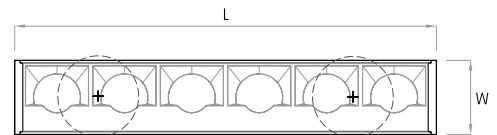

PENDANT

Actual (mm)

L= 313 | 613 | 913 | 1213 | 1513 | 1813 | 2113 | 2413 | 2713
3013 | Continuous runs

W= 55

H= 65

X= 1500 or 3000

Note:

Pendants are provided with a default 5ft gray electric feed. Please request a modification if a different length or color is required.

(L+3 x W+3)

MILLWORK

Actual (mm)

L= 313 | 613 | 913 | 1213 | 1513 | 1813 | 2113 | 2413 | 2713
3013 | Continuous runs

W= 55

H= 65

DELIVERED LUMEN OUTPUT

Per Meter