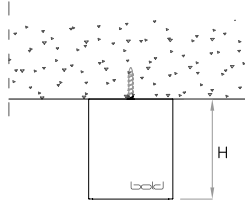

OPTICAL FLEXIBILITY

BAFFLED WALLGRAZER

Billet wallgrazer delivers maximum performance for emphasizing textured and rough vertical surfaces. The standard output illuminates walls up to 14'-0" with outstanding transversal and longitudinal glare control.

15° Wallgrazer

MOUNTING FLEXIBILITY

Per Millimeter

SURFACE MOUNTED

Actual (mm)

L= 313 | 613 | 913 | 1213 | 1513 | 1813 | 2113 | 2413 | 2713
3013 | Continuous runs

W= 55

H= 65