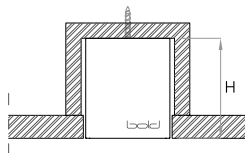

MOUNTING FLEXIBILITY

Per Millimeter

SURFACE MOUNTED

Actual (mm)

L= 313 | 613 | 913 | 1213 | 1513 | 1813 | 2113 | 2413 | 2713
3013 | Continuous runs

W= 55

H= 65

PENDANT

Actual (mm)

L= 313 | 613 | 913 | 1213 | 1513 | 1813 | 2113 | 2413 | 2713
3013 | Continuous runs

W= 55

H= 65

X= 1500 or 3000

Note:

Pendants are provided with a default 5ft gray electric feed. Please request a modification if a different length or color is required.

(L+3 x W+3)

MILLWORK

Actual (mm)

L= 313 | 613 | 913 | 1213 | 1513 | 1813 | 2113 | 2413 | 2713
3013 | Continuous runs

W= 55

H= 65