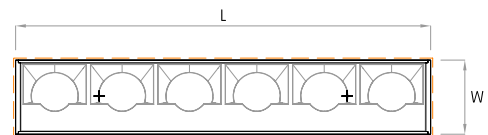

H= 85

X= 1500 or 3000

Note: Pendants are provided with a default 5ft gray electric feed. Please request a modification if a different length or color is required.

(L+3 x W+3)

Actual (mm)

L= 308 | 608 | 908 | 1208 | 1508 | 1808 | 2108 | 2408 | 2708

3008 | Continuous runs

W= 55

H= 85

Actual (mm)

L= 308 | 608 | 908 | 1208 | 1508 | 1808 | 2108 | 2408 | 2708

3008 | Continuous runs

W= 55

H= 85