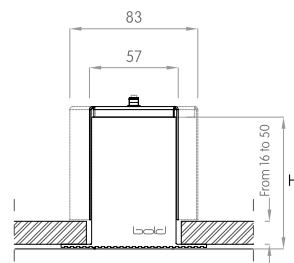

RECESSED WITH TRIM

Actual (mm)

L= 328 | 628 | 928 | 1228 | 1528 | 1828 | 2128 | 2428 | 2728
3028 | Continuous runs

W= 75

H= 85

RECESSED TRIMLESS

Actual (mm)

L= 348 | 648 | 948 | 1248 | 1548 | 1848 | 2148 | 2448 | 2748
3048 | Continuous runs

H= 85

X= 1500 or 3000

Note: Pendants are provided with a default 5ft gray electric feed. Please request a modification if a different length or color is required.

(L+3 x W+3)

Actual (mm)

L= 308 | 608 | 908 | 1208 | 1508 | 1808 | 2108 | 2408 | 2708