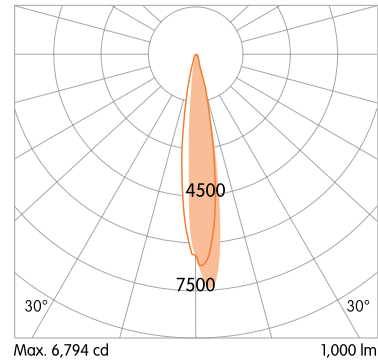

Billet wallgrazer delivers maximum performance for emphasizing textured and rough vertical surfaces. The standard output illuminates walls up to 14'-0" with outstanding transversal and longitudinal glare control.

15° Wallgrazer