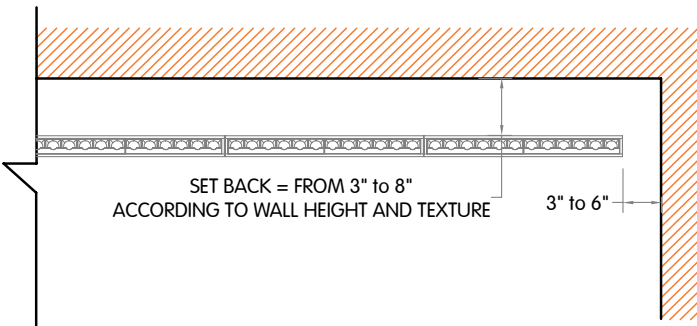

Billet wallgrazer delivers maximum performance for emphasizing textured and rough vertical surfaces. The standard output illuminates walls up to 14'-0" with outstanding transversal and longitudinal glare control.

15° Wallgrazer