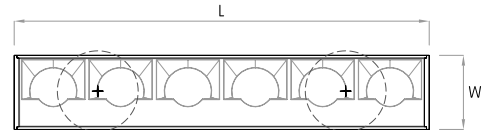

RECESSED WITH TRIM

Actual (mm)

L= 328 | 628 | 928 | 1228 | 1528 | 1828 | 2128 | 2428 | 2728
3028 | Continuous runs

W= 75

H= 85

RECESSED TRIMLESS

Actual (mm)

L= 348 | 648 | 948 | 1248 | 1548 | 1848 | 2148 | 2448 | 2748
3048 | Continuous runs

W= 95

H= 85

MOUNTING FLEXIBILITY

Per Millimeter

Actual (mm)

L= 308 | 608 | 908 | 1208 | 1508 | 1808 | 2108 | 2408 | 2708

3008 | Continuous runs

W= 55

H= 85

X= 1500 or 3000

Note: Pendants are provided with a default 5ft gray electric feed. Please request a modification if a different length or color is required.

(L+3 x W+3)

Actual (mm)

L= 308 | 608 | 908 | 1208 | 1508 | 1808 | 2108 | 2408 | 2708