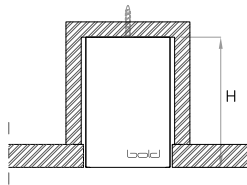

RECESSED WITH TRIM

Actual (mm)

L= 328 | 628 | 928 | 1228 | 1528 | 1828 | 2128 | 2428 | 2728
3028 | Continuous runs

W= 75

H= 85

RECESSED TRIMLESS

Actual (mm)

L= 348 | 648 | 948 | 1248 | 1548 | 1848 | 2148 | 2448 | 2748
3048 | Continuous runs

W= 95

H= 85

MOUNTING FLEXIBILITY

Per Millimeter

Actual (mm)

L= 308 | 608 | 908 | 1208 | 1508 | 1808 | 2108 | 2408 | 2708

3008 | Continuous runs

W= 55

H= 85

X= 1500 or 3000

Note: Pendants are provided with a default 5ft gray electric feed. Please request a modification if a different length or color is required.

(L+3 x W+3)

Actual (mm)

L= 308 | 608 | 908 | 1208 | 1508 | 1808 | 2108 | 2408 | 2708