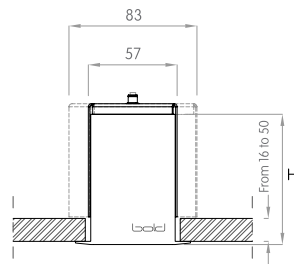

15° Wallgrazer

MOUNTING FLEXIBILITY

Per Millimeter

SURFACE MOUNTED

Actual (mm)

L= 308 | 608 | 908 | 1208 | 1508 | 1808 | 2108 | 2408 | 2708
3008 | Continuous runs

W= 55

H= 85

RECESSED WITH TRIM

Actual (mm)

L= 328 | 628 | 928 | 1228 | 1528 | 1828 | 2128 | 2428 | 2728
3028 | Continuous runs

W= 75

H= 85

RECESSED TRIMLESS

Actual (mm)

L= 348 | 648 | 948 | 1248 | 1548 | 1848 | 2148 | 2448 | 2748
3048 | Continuous runs