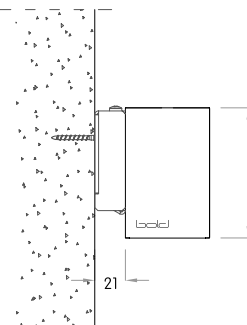

RECESSED WITH TRIM

Actual (mm)

L= 328 | 628 | 928 | 1228 | 1528 | 1828 | 2128 | 2428 | 2728
3028 | Continuous runs

W= 75

H= 85

RECESSED TRIMLESS

Actual (mm)

L= 348 | 648 | 948 | 1248 | 1548 | 1848 | 2148 | 2448 | 2748
3048 | Continuous runs

H= 85

X= 1500 or 3000

Note: Pendants are provided with a default 5ft gray electric feed. Please request a modification if a different length or color is required.

(L+3 x W+3)

Actual (mm)

L= 308 | 608 | 908 | 1208 | 1508 | 1808 | 2108 | 2408 | 2708

3008 | Continuous runs

W= 55

H= 85

Actual (mm)

L= 308 | 608 | 908 | 1208 | 1508 | 1808 | 2108 | 2408 | 2708

3008 | Continuous runs

W= 55

H= 85