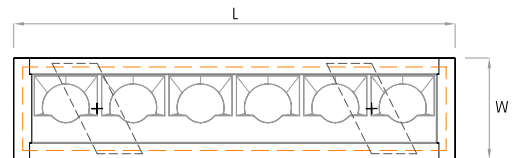

RECESSED WITH TRIM

Actual (mm)

L= 328 | 628 | 928 | 1228 | 1528 | 1828 | 2128 | 2428 | 2728
3028 | Continuous runs

W= 75

H= 85

RECESSED TRIMLESS

Actual (mm)

L= 348 | 648 | 948 | 1248 | 1548 | 1848 | 2148 | 2448 | 2748
3048 | Continuous runs