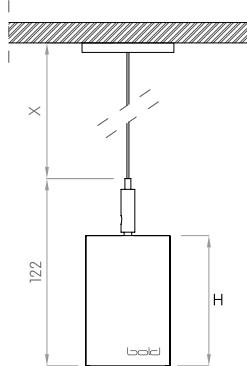

RECESSED WITH TRIM

Actual (mm)

L= 328 | 628 | 928 | 1228 | 1528 | 1828 | 2128 | 2428 | 2728
3028 | Continuous runs

W= 75

H= 85

RECESSED TRIMLESS

Actual (mm)

L= 348 | 648 | 948 | 1248 | 1548 | 1848 | 2148 | 2448 | 2748
3048 | Continuous runs

W= 95

H= 85

MOUNTING FLEXIBILITY

Per Millimeter

Actual (mm)

L= 308 | 608 | 908 | 1208 | 1508 | 1808 | 2108 | 2408 | 2708

3008 | Continuous runs

W= 55

H= 85

X= 1500 or 3000

Note: Pendants are provided with a default 5ft gray electric feed. Please request a modification if a different length or color is required.

(L+3 x W+3)

Actual (mm)

L= 308 | 608 | 908 | 1208 | 1508 | 1808 | 2108 | 2408 | 2708