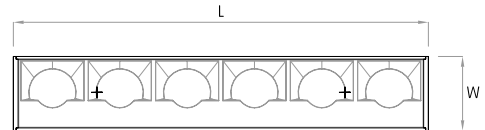

15° Wallgrazer

MOUNTING FLEXIBILITY

Per Millimeter

SURFACE MOUNTED

Actual (mm)

L= 308 | 608 | 908 | 1208 | 1508 | 1808 | 2108 | 2408 | 2708
3008 | Continuous runs

W= 55

H= 85

RECESSED WITH TRIM

Actual (mm)

L= 328 | 628 | 928 | 1228 | 1528 | 1828 | 2128 | 2428 | 2728
3028 | Continuous runs

W= 75

H= 85

RECESSED TRIMLESS

Actual (mm)

L= 348 | 648 | 948 | 1248 | 1548 | 1848 | 2148 | 2448 | 2748
3048 | Continuous runs