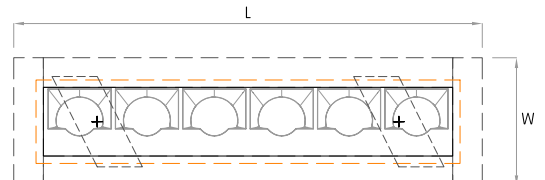

Actual (mm)

L= 348 | 648 | 948 | 1248 | 1548 | 1848 | 2148 | 2448 | 2748
3048 | Continuous runs

W= 95

H= 85