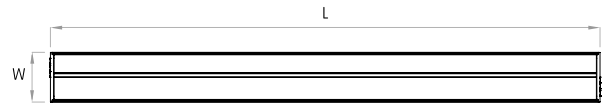

H= 85

 (L-13 x W-13)

RECESSED WITH TRIM

Actual (mm)

L= 328 | 628 | 928 | 1228 | 1528 | 1828 | 2128 | 2428 | 2728

3028 | Continuous runs

W= 75

H= 85