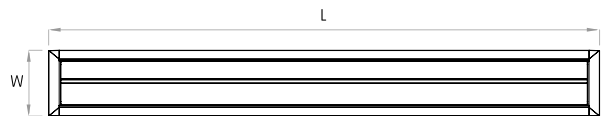

H= 85

 (L-13 x W-13)

RECESSED WITH TRIM

Actual (mm)

L= 328 | 628 | 928 | 1228 | 1528 | 1828 | 2128 | 2428 | 2728

3028 | Continuous runs

W= 75

H= 85

 (L-33 x W-33)

RECESSED TRIMLESS

Actual (mm)

L= 348 | 648 | 948 | 1248 | 1548 | 1848 | 2148 | 2448 | 2748

3048 | Continuous runs

W= 95

H= 85

MOUNTING FLEXIBILITY