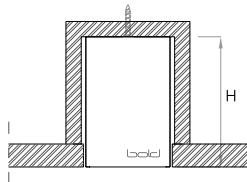

Note:

Pendants are provided with a default 5ft gray electric feed. Please request a modification if a different length or color is required.