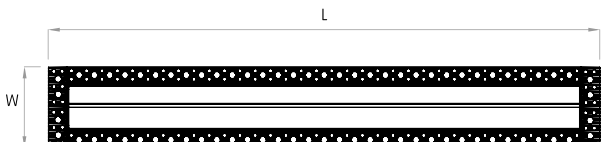

 (L-33 x W-33)

RECESSED TRIMLESS

Actual (mm)

L= 348 | 648 | 948 | 1248 | 1548 | 1848 | 2148 | 2448 | 2748

3048 | Continuous runs

W= 95

H= 85

MOUNTING FLEXIBILITY