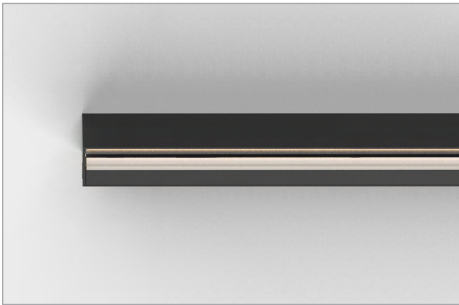

MOUNTING FLEXIBILITY

Per Millimeter

SURFACE MOUNTED