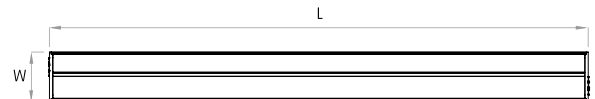

Actual (mm)

L= 308 | 608 | 908 | 1208 | 1508 | 1808 | 2108 | 2408 | 2708

3008 | Continuous runs

W= 55

H= 85