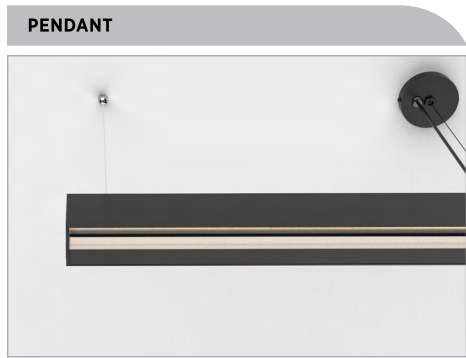

MOUNTING FLEXIBILITY

Per Millimeter