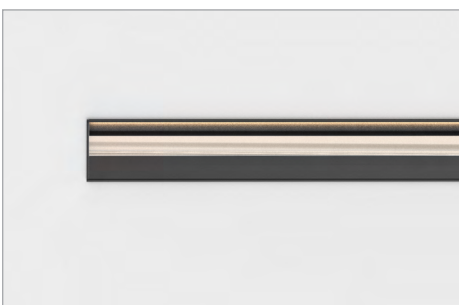

RECESSED TRIMLESS