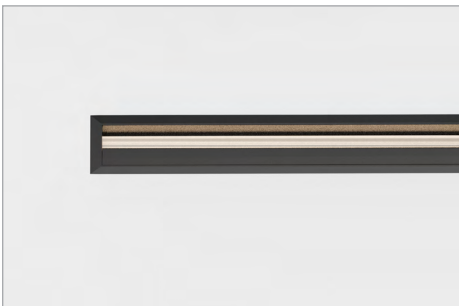

RECESSED WITH TRIM