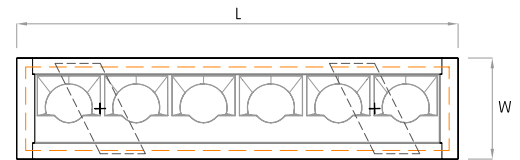

## RECESSED WITH TRIM

Actual

L= 12<sup>15/16"</sup> | 24<sup>3/4"</sup> | 36<sup>1/2"</sup> | 48<sup>3/8"</sup> | 60<sup>3/16"</sup> | Continuous runs

W= 3"

H= 3<sup>3/8"</sup>

## RECESSED TRIMLESS

Actual

L= 13<sup>11/16"</sup> | 25<sup>1/2"</sup> | 37<sup>5/16"</sup> | 49<sup>1/8"</sup> | 60<sup>15/16"</sup> | Continuous runs

W= 3<sup>3/4"</sup>

H= 3<sup>3/8"</sup>