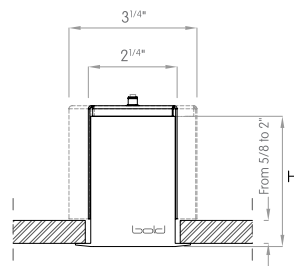

## SURFACE MOUNTED

Actual

L= 12<sup>1/8"</sup> | 23<sup>15/16"</sup> | 35<sup>3/4"</sup> | 47<sup>9/16"</sup> | 59<sup>3/8"</sup> | Continuous runs

W= 2<sup>3/16"</sup>

H= 3<sup>3/8"</sup>

## RECESSED WITH TRIM

Actual

L= 12<sup>15/16"</sup> | 24<sup>3/4"</sup> | 36<sup>1/2"</sup> | 48<sup>3/8"</sup> | 60<sup>3/16"</sup> | Continuous runs

W= 3"

H= 3<sup>3/8"</sup>