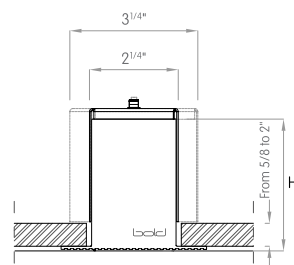

## RECESSED WITH TRIM

Actual

L= 12<sup>15/16"</sup> | 24<sup>3/4"</sup> | 36<sup>1/2"</sup> | 48<sup>3/8"</sup> | 60<sup>3/16"</sup> | Continuous runs

W= 3"

H= 3<sup>3/8"</sup>

## RECESSED TRIMLESS

Actual

L= 13<sup>11/16"</sup> | 25<sup>1/2"</sup> | 37<sup>5/16"</sup> | 49<sup>1/8"</sup> | 60<sup>15/16"</sup> | Continuous runs

W= 3<sup>3/4"</sup>

H= 3<sup>3/8"</sup>