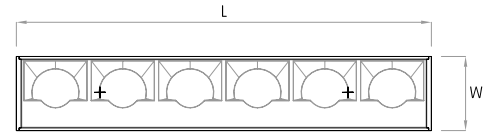

## SURFACE MOUNTED

Actual

L= 12<sup>1/8"</sup> | 23<sup>15/16"</sup> | 35<sup>3/4"</sup> | 47<sup>9/16"</sup> | 59<sup>3/8"</sup> | Continuous runs

W= 2<sup>3/16"</sup>

H= 3<sup>3/8"</sup>

## RECESSED WITH TRIM

Actual

L= 12<sup>15/16"</sup> | 24<sup>3/4"</sup> | 36<sup>1/2"</sup> | 48<sup>3/8"</sup> | 60<sup>3/16"</sup> | Continuous runs

W= 3"

H= 3<sup>3/8"</sup>