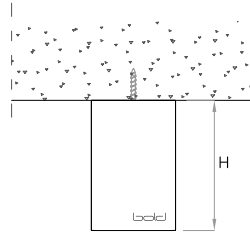

MOUNTING FLEXIBILITY

SURFACE MOUNTED