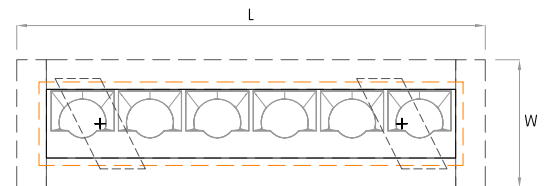

## RECESSED WITH TRIM

Actual

L= 12<sup>15/16"</sup> | 24<sup>3/4"</sup> | 36<sup>1/2"</sup> | 48<sup>3/8"</sup> | 60<sup>3/16"</sup> | Continuous runs

W= 3"

H= 3<sup>3/8"</sup>

## RECESSED TRIMLESS

Actual

L= 13<sup>11/16"</sup> | 25<sup>1/2"</sup> | 37<sup>5/16"</sup> | 49<sup>1/8"</sup> | 60<sup>15/16"</sup> | Continuous runs

W= 3<sup>3/4"</sup>

H= 3<sup>3/8"</sup>