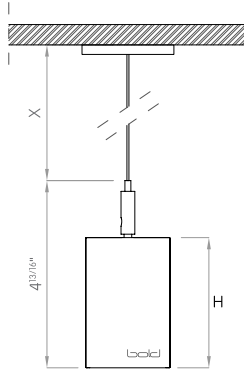

MOUNTING FLEXIBILITY

PENDANT