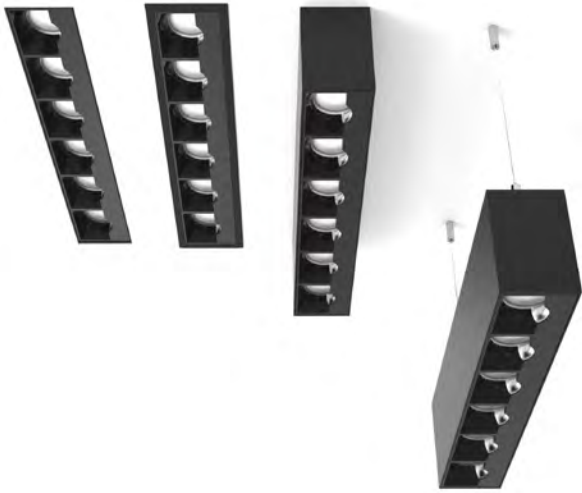

# BILLET

INDOOR WALLWASHER - INTEGRAL

**bold**  
lighting

The Billet family of products allows you to achieve uniformity throughout indoor and outdoor spaces while maintaining the same optical performance, light consistency, and overall aesthetics.

The Billet wallwasher delivers unmatched vertical illumination with virtually zero glare. Like all Bold products, the Billet confidently delivers a flawless light distribution and a beautifully finished product.

## BAFFLED WALLWASHER

Billet wallwash provides even illumination of vertical surfaces with a flexible setback of 1/8 to 1/6 of the wall height. This optic is ideal for washing large areas where exceptional uniformity is required.

## DIMENSIONS TABLE

		12"		24"		36"		48"		60"				
		Actual Length		Actual Length		Actual Length		Actual Length		Actual Length				
Height		Width		Actual Length		Actual Length		Actual Length		Actual Length				
	mm	inch	mm	inch	mm	inch	mm	inch	mm	inch	mm	inch		
Surface Mounted	85	3 3/8	55	2 3/16	308	12 1/8	608	23 15/16	908	35 3/4	1208	47 9/16	1508	59 3/8
Recessed with Trim	85	3 3/8	75	3	328	12 15/16	625	24 3/4	925	36 1/2	1228	48 3/8	1528	60 3/16
Recessed Trimless	85	3 3/8	95	3 3/4	348	13 11/16	648	25 1/2	948	37 5/16	1248	49 1/8	1548	60 15/16
Pendant	85	3 3/8	55	2 3/16	308	12 1/8	608	23 15/16	908	35 3/4	1208	47 9/16	1508	59 3/8
Millwork	85	3 3/8	55	2 3/16	308	12 1/8	608	23 15/16	908	35 3/4	1208	47 9/16	1508	59 3/8
Wall Mounted	85	3 3/8	55	2 3/16	308	12 1/8	608	23 15/16	908	35 3/4	1208	47 9/16	1508	59 3/8