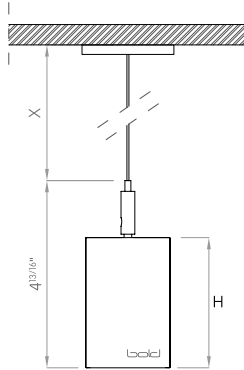

15° Wallgrazer

MOUNTING FLEXIBILITY

SURFACE MOUNTED

Actual

L= 12^{1/8"} | 23^{15/16"} | 35^{3/4"} | 47^{9/16"} | 59^{3/8"} | Continuous runs

W= 2^{3/16"}

H= 3^{3/8"}

RECESSED WITH TRIM

Actual

L= 12^{15/16"} | 24^{3/4"} | 36^{1/2"} | 48^{3/8"} | 60^{3/16"} | Continuous runs

W= 3"

H= 3^{3/8"}

RECESSED TRIMLESS

Actual

L= 13^{11/16"} | 25^{1/2"} | 37^{5/16"} | 49^{1/8"} | 60^{15/16"} | Continuous runs

W= 3^{3/4"}

H= 3^{3/8"}

MOUNTING FLEXIBILITY

PENDANT

Actual

L= 12¹/₈" | 23¹⁵/₁₆" | 35³/₄" | 47⁹/₁₆" | 59³/₈" | Continuous runs

W= 2³/₁₆"

H= 3³/₈"

DIM-TO-WARM 3000K-1800K		3000K
D	12.5W	1113lm
W	18W	1530lm

TUNABLE WHITE 2700K-5000K		2700K	5000K
U	12W	1233lm	1332lm
A	22W	1582lm	1711lm

DIMENSIONS TABLE

		12"		24"		36"		48"		60"				
		Height		Width		Actual Length		Actual Length		Actual Length				
		mm	inch	mm	inch	mm	inch	mm	inch	mm	inch			
		Surface Mounted	85	3 3/8	55	2 3/16	308	12 1/8	608	23 15/16	908	35 3/4	1208	47 9/16
Recessed with Trim	85	3 3/8	75	3	328	12 15/16	625	24 3/4	925	36 1/2	1228	48 3/8	1528	60 3/16
Recessed Trimless	85	3 3/8	95	3 3/4	348	13 11/16	648	25 1/2	948	37 5/16	1248	49 1/8	1548	60 15/16
Pendant	85	3 3/8	55	2 3/16	308	12 1/8	608	23 15/16	908	35 3/4	1208	47 9/16	1508	59 3/8
Millwork	85	3 3/8	55	2 3/16	308	12 1/8	608	23 15/16	908	35 3/4	1208	47 9/16	1508	59 3/8
Wall Mounted	85	3 3/8	55	2 3/16	308	12 1/8	608	23 15/16	908	35 3/4	1208	47 9/16	1508	59 3/8