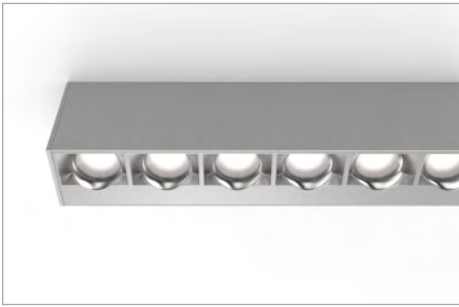

MOUNTING FLEXIBILITY

SURFACE MOUNTED