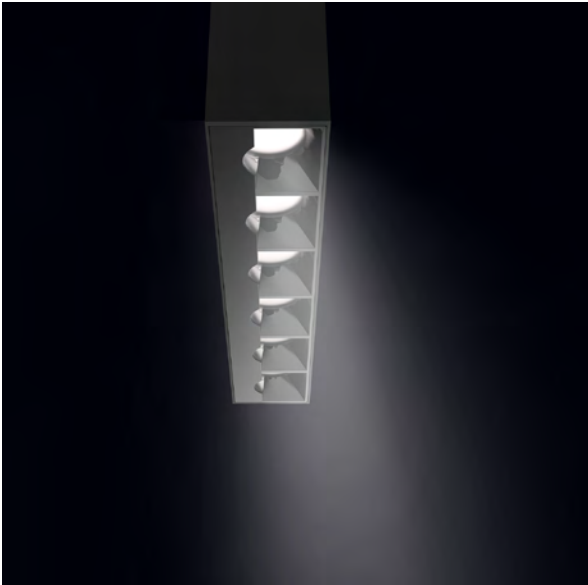

The Billet wallgrazer delivers unmatched vertical illumination with virtually zero glare. Like all Bold products, the Billet confidently delivers a flawless light distribution and a beautifully finished product.

CONSTRUCTION

Product Type : Linear
Body Material : Extruded Aluminum
Body Finish : Black / Grey / White / Custom RAL
IP Rating : IP20

INSTALLATION

Environment : Dry / Damp Location
Mounting : Ceiling Recessed (Trim & Trimless) / Wall Recessed (Trim & Trimless) / Millwork / Surface Mounted / Pendant
Dimensions : Refer to dimension table

OPTICAL FLEXIBILITY

BAFFLED WALLGRAZER

Billet wallgrazer delivers maximum performance for emphasizing textured and rough vertical surfaces. The standard output illuminates walls up to 14'-0" with outstanding transversal and longitudinal glare control.