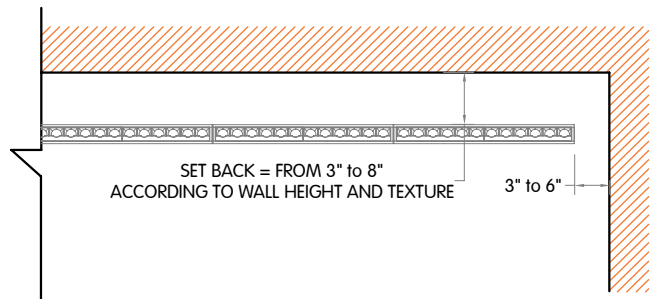

Billet wallgrazer delivers maximum performance for emphasizing textured and rough vertical surfaces. The standard output illuminates walls up to 14'-0" with outstanding transversal and longitudinal glare control.

15° Wallgrazer