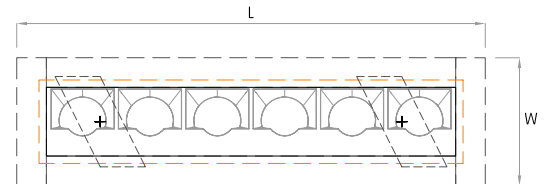

15° Wallgrazer

MOUNTING FLEXIBILITY

SURFACE MOUNTED

Actual

L= 12^{1/8"} | 23^{15/16"} | 35^{3/4"} | 47^{9/16"} | 59^{3/8"} | Continuous runs

W= 2^{3/16"}

H= 3^{3/8"}

RECESSED WITH TRIM

Actual

L= 12^{15/16"} | 24^{3/4"} | 36^{1/2"} | 48^{3/8"} | 60^{3/16"} | Continuous runs

W= 3"

H= 3^{3/8"}

RECESSED TRIMLESS

Actual

L= 13^{11/16"} | 25^{1/2"} | 37^{5/16"} | 49^{1/8"} | 60^{15/16"} | Continuous runs

W= 3^{3/4"}

H= 3^{3/8"}

MOUNTING FLEXIBILITY

PENDANT

Actual

L= 12¹/₈" | 23¹⁵/₁₆" | 35³/₄" | 47⁹/₁₆" | 59³/₈" | Continuous runs

W= 2³/₁₆"

H= 3³/₈"