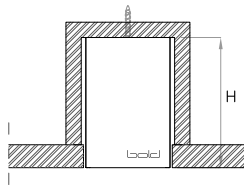

MOUNTING FLEXIBILITY

PENDANT

Actual

L= 12¹/₈" | 23¹⁵/₁₆" | 35³/₄" | 47⁹/₁₆" | 59³/₈" | Continuous runs

W= 2³/₁₆"

H= 3³/₈"

X= 59" or 118"

MILLWORK

Actual

L= 12¹/₈" | 23¹⁵/₁₆" | 35³/₄" | 47⁹/₁₆" | 59³/₈" | Continuous runs

W= 2³/₁₆"

H= 3³/₈"

WALL MOUNTED

Actual

L= 12¹/₈" | 23¹⁵/₁₆" | 35³/₄" | 47⁹/₁₆" | 59³/₈" | Continuous runs

W= 2³/₁₆"

H= 3³/₈"