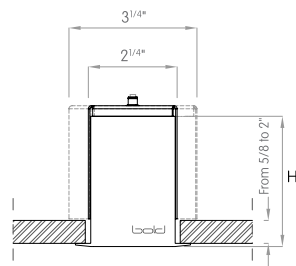

15° Wallgrazer

MOUNTING FLEXIBILITY

SURFACE MOUNTED

Actual

L= 12^{1/8"} | 23^{15/16"} | 35^{3/4"} | 47^{9/16"} | 59^{3/8"} | Continuous runs

W= 2^{3/16"}

H= 3^{3/8"}

RECESSED WITH TRIM

Actual

L= 12^{15/16"} | 24^{3/4"} | 36^{1/2"} | 48^{3/8"} | 60^{3/16"} | Continuous runs

W= 3"

H= 3^{3/8"}

RECESSED TRIMLESS

Actual

L= 13^{11/16"} | 25^{1/2"} | 37^{5/16"} | 49^{1/8"} | 60^{15/16"} | Continuous runs

DIM-TO-WARM 3000K-1800K		3000K
D	12.5W	1113lm
W	18W	1530lm

TUNABLE WHITE 2700K-5000K		2700K	5000K
U	12W	1233lm	1332lm
A	22W	1582lm	1711lm

DIMENSIONS TABLE

		12"		24"		36"		48"		60"				
		Height		Width		Actual Length		Actual Length		Actual Length				
		mm	inch	mm	inch	mm	inch	mm	inch	mm	inch			
		Surface Mounted	85	3 3/8	55	2 3/16	308	12 1/8	608	23 15/16	908	35 3/4	1208	47 9/16
Recessed with Trim	85	3 3/8	75	3	328	12 15/16	625	24 3/4	925	36 1/2	1228	48 3/8	1528	60 3/16
Recessed Trimless	85	3 3/8	95	3 3/4	348	13 11/16	648	25 1/2	948	37 5/16	1248	49 1/8	1548	60 15/16
Pendant	85	3 3/8	55	2 3/16	308	12 1/8	608	23 15/16	908	35 3/4	1208	47 9/16	1508	59 3/8
Millwork	85	3 3/8	55	2 3/16	308	12 1/8	608	23 15/16	908	35 3/4	1208	47 9/16	1508	59 3/8
Wall Mounted	85	3 3/8	55	2 3/16	308	12 1/8	608	23 15/16	908	35 3/4	1208	47 9/16	1508	59 3/8