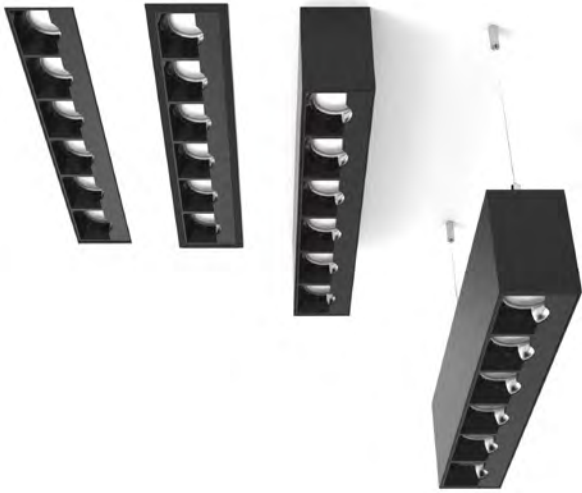

BILLET

INDOOR WALLGRAZER - INTEGRAL

bold
lighting

The Billet family of products allows you to achieve uniformity throughout indoor and outdoor spaces while maintaining the same optical performance, light consistency, and overall aesthetics.

The Billet wallgrazer delivers unmatched vertical illumination with virtually zero glare. Like all Bold products, the Billet confidently delivers a flawless light distribution and a beautifully finished product.

CONSTRUCTION

Product Type : Linear
Body Material : Extruded Aluminum
Body Finish : Black / Grey / White / Custom RAL
IP Rating : IP20

INSTALLATION

Environment : Dry / Damp Location
Mounting : Ceiling Recessed (Trim & Trimless) / Wall Recessed (Trim & Trimless) / Millwork / Surface Mounted / Pendant
Dimensions : Refer to dimension table

OPTICAL FLEXIBILITY

BAFFLED WALLGRAZER

Billet wallgrazer delivers maximum performance for emphasizing textured and rough vertical surfaces. The standard output illuminates walls up to 14'-0" with outstanding transversal and longitudinal glare control.