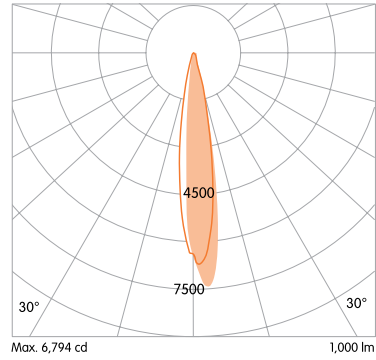

Billet wallgrazer delivers maximum performance for emphasizing textured and rough vertical surfaces. The standard output illuminates walls up to 14'-0" with outstanding transversal and longitudinal glare control.

15° Wallgrazer