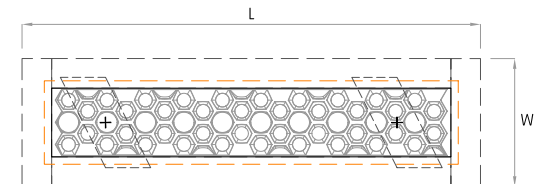

MOUNTING FLEXIBILITY

SURFACE MOUNTED

Actual

L= 12^{1/8"} | 23^{15/16"} | 35^{3/4"} | 47^{9/16"} | 59^{3/8"} | Continuous runs

W= 2^{3/16"}

H= 3^{3/8"}

RECESSED WITH TRIM

Actual

L= 12^{15/16"} | 24^{3/4"} | 36^{1/2"} | 48^{3/8"} | 60^{3/16"} | Continuous runs

W= 3"

H= 3^{3/8"}

RECESSED TRIMLESS

Actual

L= 13^{11/16"} | 25^{1/2"} | 37^{5/16"} | 49^{1/8"} | 60^{15/16"} | Continuous runs

W= 3^{3/4"}

H= 3^{3/8"}

MOUNTING FLEXIBILITY

PENDANT

Actual

L= 12¹/₈" | 23¹⁵/₁₆" | 35³/₄" | 47⁹/₁₆" | 59³/₈" | Continuous runs

W= 2³/₁₆"

H= 3³/₈"