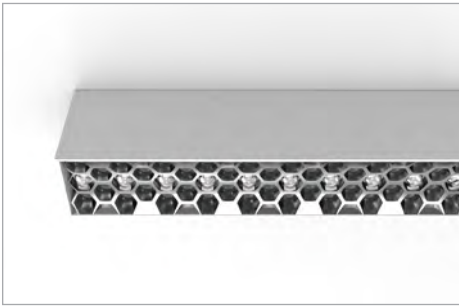

MOUNTING FLEXIBILITY

SURFACE MOUNTED