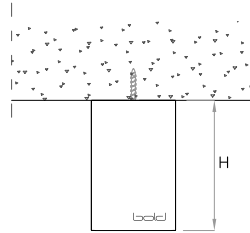

LAMBERTIAN DISTRIBUTION

The Lambertian curve is the most versatile distribution for general lighting. It offers a soft and even illumination on both horizontal and vertical surfaces.

80° Beam Angle (Lambertian)

MOUNTING FLEXIBILITY

SURFACE MOUNTED

Actual

L= 12^{1/8"} | 23^{15/16"} | 35^{3/4"} | 47^{9/16"} | 59^{3/8"} | Continuous runs

W= 2^{3/16"}

H= 3^{3/8"}

RECESSED WITH TRIM

Actual