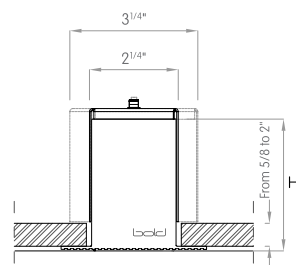

MOUNTING FLEXIBILITY

SURFACE MOUNTED

Actual

L= 12^{1/8"} | 23^{15/16"} | 35^{3/4"} | 47^{9/16"} | 59^{3/8"} | Continuous runs

W= 2^{3/16"}

H= 3^{3/8"}

RECESSED WITH TRIM

Actual

L= 12^{15/16"} | 24^{3/4"} | 36^{1/2"} | 48^{3/8"} | 60^{3/16"} | Continuous runs

W= 3"

H= 3^{3/8"}

RECESSED TRIMLESS

Actual

L= 13^{11/16"} | 25^{1/2"} | 37^{5/16"} | 49^{1/8"} | 60^{15/16"} | Continuous runs

X= 59" or 118"

MILLWORK

Actual

L= 12¹/₈" | 23¹⁵/₁₆" | 35³/₄" | 47⁹/₁₆" | 59³/₈" | Continuous runs

W= 2³/₁₆"

H= 3³/₈"

DELIVERED LUMEN OUTPUT

Output Watts CRI +90

DIMENSIONS TABLE

		12"		24"		36"		48"		60"				
Height		Width		Actual Length		Actual Length		Actual Length		Actual Length				
Surface Mounted	mm	Inch	mm	Inch	mm	Inch	mm	Inch	mm	Inch	mm	Inch		
Surface Mounted	85	3 3/8	55	2 3/16	308	12 1/8	608	23 15/16	908	35 3/4	1208	47 9/16	1508	59 3/8
Recessed with Trim	85	3 3/8	75	3	328	12 15/16	628	24 3/4	928	36 1/2	1228	48 3/8	1528	60 3/16
Recessed Trimless	85	3 3/8	95	3 3/4	348	13 11/16	648	25 1/2	948	37 5/16	1248	49 1/8	1548	60 15/16
Pendant	85	3 3/8	55	2 3/16	308	12 1/8	608	23 15/16	908	35 3/4	1208	47 9/16	1508	59 3/8
Millwork	85	3 3/8	55	2 3/16	308	12 1/8	608	23 15/16	908	35 3/4	1208	47 9/16	1508	59 3/8