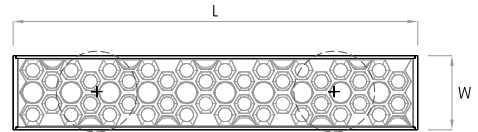

L= 12^{15/16"} | 24^{3/4"} | 36^{1/2"} | 48^{3/8"} | 60^{3/16"} | Continuous runs

W= 3"

H= 3^{3/8"}

RECESSED TRIMLESS

Actual

L= 13^{11/16"} | 25^{1/2"} | 37^{5/16"} | 49^{1/8"} | 60^{15/16"} | Continuous runs

W= 3^{3/4"}

H= 3^{3/8"}

MOUNTING FLEXIBILITY

PENDANT

Actual

L= 12¹/₈" | 23¹⁵/₁₆" | 35³/₄" | 47⁹/₁₆" | 59³/₈" | Continuous runs

W= 2³/₁₆"

H= 3³/₈"

X= 59" or 118"

MILLWORK

Actual

L= 12¹/₈" | 23¹⁵/₁₆" | 35³/₄" | 47⁹/₁₆" | 59³/₈" | Continuous runs

W= 2³/₁₆"

H= 3³/₈"

DELIVERED LUMEN OUTPUT

Output Watts CRI +90