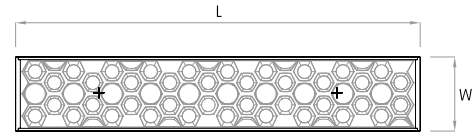

LAMBERTIAN DISTRIBUTION

The Lambertian curve is the most versatile distribution for general lighting. It offers a soft and even illumination on both horizontal and vertical surfaces.

80° Beam Angle (Lambertian)

MOUNTING FLEXIBILITY

SURFACE MOUNTED

Actual

L= 12^{1/8"} | 23^{15/16"} | 35^{3/4"} | 47^{9/16"} | 59^{3/8"} | Continuous runs

W= 2^{3/16"}

H= 3^{3/8"}

RECESSED WITH TRIM

Actual

L= 12^{15/16"} | 24^{3/4"} | 36^{1/2"} | 48^{3/8"} | 60^{3/16"} | Continuous runs

W= 3"

H= 3^{3/8"}

RECESSED TRIMLESS

Actual

L= 13^{11/16"} | 25^{1/2"} | 37^{5/16"} | 49^{1/8"} | 60^{15/16"} | Continuous runs