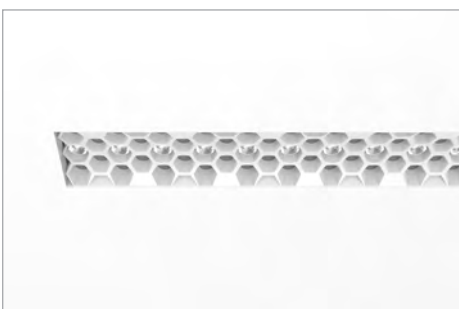

The Billet Honeycomb was designed to provide bold illumination and a decorative aesthetic while maintaining minimal glare. Like all Bold products, the Billet confidently delivers a flawless light distribution and a beautifully finished product.

LAMBERTIAN DISTRIBUTION

The Lambertian curve is the most versatile distribution for general lighting. It offers a soft and even illumination on both horizontal and vertical surfaces.

80° Beam Angle (Lambertian)

MOUNTING FLEXIBILITY

SURFACE MOUNTED

Actual

L= 12^{1/8"} | 23^{15/16"} | 35^{3/4"} | 47^{9/16"} | 59^{3/8"} | Continuous runs

W= 2^{3/16"}

H= 3^{3/8"}

RECESSED WITH TRIM

Actual

L= 12^{15/16"} | 24^{3/4"} | 36^{1/2"} | 48^{3/8"} | 60^{3/16"} | Continuous runs

W= 3"

H= 3^{3/8"}

RECESSED TRIMLESS

Actual

L= 13^{11/16"} | 25^{1/2"} | 37^{5/16"} | 49^{1/8"} | 60^{15/16"} | Continuous runs