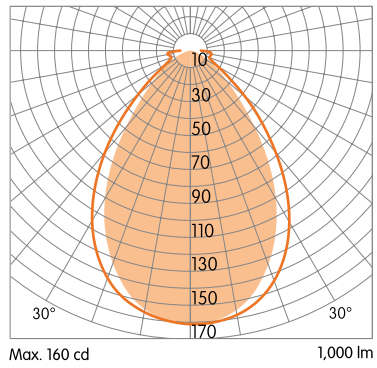

LAMBERTIAN DISTRIBUTION

The Lambertian curve is the most versatile distribution for general lighting. It offers a soft and even illumination on both horizontal and vertical surfaces.

80° Beam Angle (Lambertian)

DIMENSIONS TABLE

		12"		24"		36"		48"		60"				
Height		Width		Actual Length		Actual Length		Actual Length		Actual Length				
Surface Mounted	mm	Inch	mm	Inch	mm	Inch	mm	Inch	mm	Inch	mm	Inch		
Surface Mounted	85	3 3/8	55	2 3/16	308	12 1/8	608	23 15/16	908	35 3/4	1208	47 9/16	1508	59 3/8
Recessed with Trim	85	3 3/8	75	3	328	12 15/16	628	24 3/4	928	36 1/2	1228	48 3/8	1528	60 3/16
Recessed Trimless	85	3 3/8	95	3 3/4	348	13 11/16	648	25 1/2	948	37 5/16	1248	49 1/8	1548	60 15/16
Pendant	85	3 3/8	55	2 3/16	308	12 1/8	608	23 15/16	908	35 3/4	1208	47 9/16	1508	59 3/8
Millwork	85	3 3/8	55	2 3/16	308	12 1/8	608	23 15/16	908	35 3/4	1208	47 9/16	1508	59 3/8