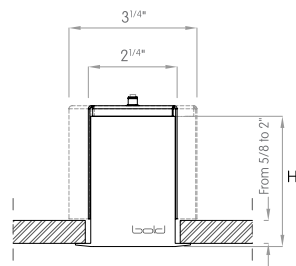

MOUNTING FLEXIBILITY

SURFACE MOUNTED

Actual

L= 12^{1/8"} | 23^{15/16"} | 35^{3/4"} | 47^{9/16"} | 59^{3/8"} | Continuous runs

W= 2^{3/16"}

H= 3^{3/8"}

RECESSED WITH TRIM

Actual

L= 12^{15/16"} | 24^{3/4"} | 36^{1/2"} | 48^{3/8"} | 60^{3/16"} | Continuous runs

W= 3"

H= 3^{3/8"}

RECESSED TRIMLESS

Actual

L= 13^{11/16"} | 25^{1/2"} | 37^{5/16"} | 49^{1/8"} | 60^{15/16"} | Continuous runs

X= 59" or 118"

MILLWORK

Actual

L= 12¹/₈" | 23¹⁵/₁₆" | 35³/₄" | 47⁹/₁₆" | 59³/₈" | Continuous runs

W= 2³/₁₆"

H= 3³/₈"

DELIVERED LUMEN OUTPUT

Output Watts CRI +90

DIMENSIONS TABLE

		12"		24"		36"		48"		60"				
Height		Width		Actual Length		Actual Length		Actual Length		Actual Length				
Surface Mounted	mm	Inch	mm	Inch	mm	Inch	mm	Inch	mm	Inch	mm	Inch		
Surface Mounted	85	3 3/8	55	2 3/16	308	12 1/8	608	23 15/16	908	35 3/4	1208	47 9/16	1508	59 3/8
Recessed with Trim	85	3 3/8	75	3	328	12 15/16	628	24 3/4	928	36 1/2	1228	48 3/8	1528	60 3/16
Recessed Trimless	85	3 3/8	95	3 3/4	348	13 11/16	648	25 1/2	948	37 5/16	1248	49 1/8	1548	60 15/16
Pendant	85	3 3/8	55	2 3/16	308	12 1/8	608	23 15/16	908	35 3/4	1208	47 9/16	1508	59 3/8
Millwork	85	3 3/8	55	2 3/16	308	12 1/8	608	23 15/16	908	35 3/4	1208	47 9/16	1508	59 3/8