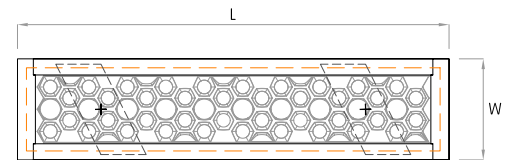

LAMBERTIAN DISTRIBUTION

The Lambertian curve is the most versatile distribution for general lighting. It offers a soft and even illumination on both horizontal and vertical surfaces.

80° Beam Angle (Lambertian)

MOUNTING FLEXIBILITY

SURFACE MOUNTED

Actual

L= 12^{1/8"} | 23^{15/16"} | 35^{3/4"} | 47^{9/16"} | 59^{3/8"} | Continuous runs

W= 2^{3/16"}

H= 3^{3/8"}

RECESSED WITH TRIM

Actual

L= 12^{15/16"} | 24^{3/4"} | 36^{1/2"} | 48^{3/8"} | 60^{3/16"} | Continuous runs

W= 3"

H= 3^{3/8"}

RECESSED TRIMLESS

Actual

L= 13^{11/16"} | 25^{1/2"} | 37^{5/16"} | 49^{1/8"} | 60^{15/16"} | Continuous runs